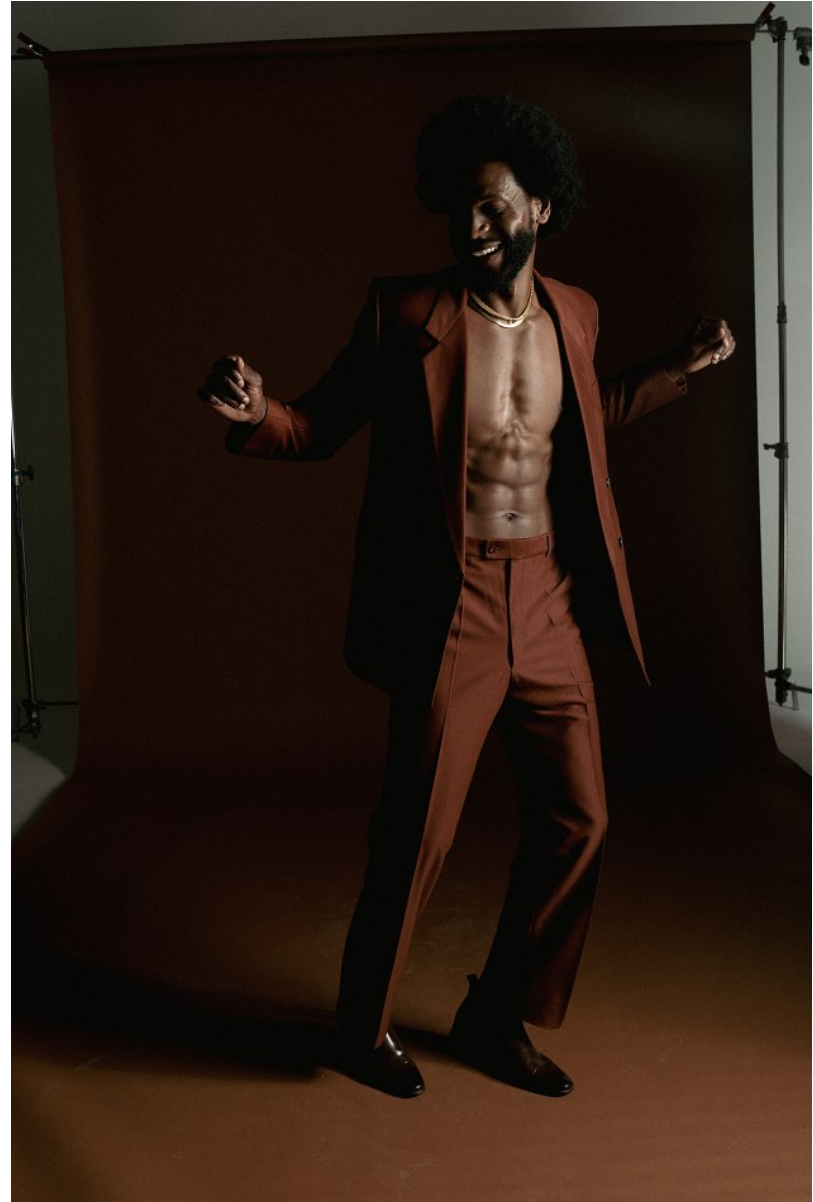

BOSS MODELS

CAPE TOWN

Height: 185cm Chest: 96cm Waist: 77cm Suit: 38 R Shoe: 10 UK Hair: Black Eyes: Brown