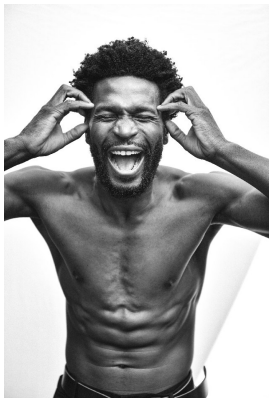

BOSS MODELS

CAPE TOWN

ALINO KATOMBE

Height: 185cm Chest: 96cm Waist: 77cm Suit: 38 R Shoe: 10 UK Hair: Black Eyes: Brown

BOSS MODELS

CAPE TOWN

ALINO KATOMBE

Height: 185cm Chest: 96cm Waist: 77cm Suit: 38 R Shoe: 10 UK Hair: Black Eyes: Brown