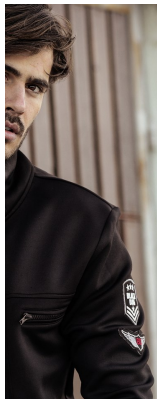

BOSS MODELS

CAPE TOWN

ROELOF THEUNISSEN

Height: 191cm Chest: 118cm Waist: 96cm Suit: 46.5 L Shoe: 10 UK Hair: Brown Eyes: Hazel