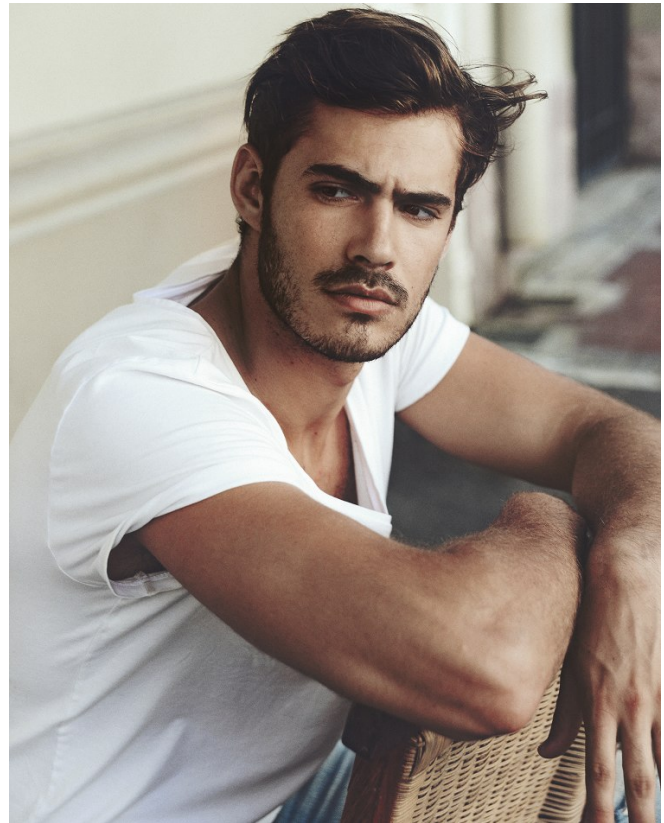

BOSS MODELS

CAPE TOWN

ROELOF THEUNISSEN

Height: 191cm Chest: 118cm Waist: 96cm Suit: 46.5 L Shoe: 10 UK Hair: Brown Eyes: Hazel

BOSS MODELS

CAPE TOWN

ROELOF THEUNISSEN

Height: 191cm Chest: 118cm Waist: 96cm Suit: 46.5 L Shoe: 10 UK Hair: Brown Eyes: Hazel

BOSS MODELS

CAPE TOWN

ROELOF THEUNISSEN

Height: 191cm Chest: 118cm Waist: 96cm Suit: 46.5 L Shoe: 10 UK Hair: Brown Eyes: Hazel

BOSS MODELS

CAPE TOWN

BMW LIFESTYLE | BMW BIKES | 62-63

BMW Bike Helmet