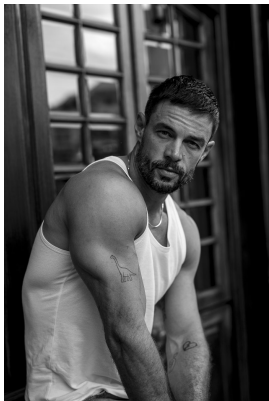

BOSS MODELS

CAPE TOWN

LEON NIEUWOUTD

Height: 190cm Chest: 108cm Waist: 88cm Suit: 42 L Shoe: 11 UK Hair: Brown Eyes: Green

BOSS MODELS

CAPE TOWN

LEON NIEUWOUTD

Height: 190cm Chest: 108cm Waist: 88cm Suit: 42 L Shoe: 11 UK Hair: Brown Eyes: Green