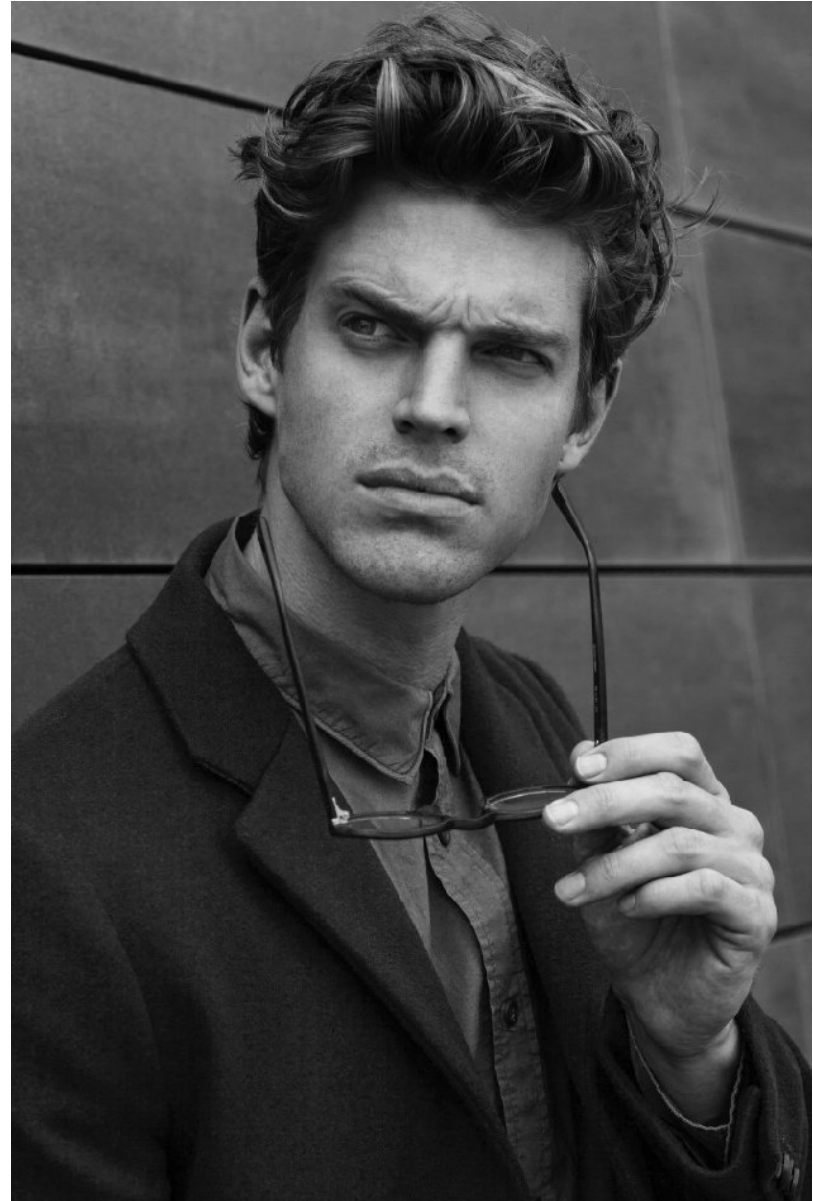

BOSS MODELS

CAPE TOWN

ZACK HARTWANGER

Height: 188cm Chest: 102cm Waist: 80cm Suit: 40 L Shoe: 9.5 UK Hair: Blonde Eyes: Blue/Green

BOSS MODELS

CAPE TOWN

ZACK HARTWANGER

Height: 188cm Chest: 102cm Waist: 80cm Suit: 40 L Shoe: 9.5 UK Hair: Blonde Eyes: Blue/Green