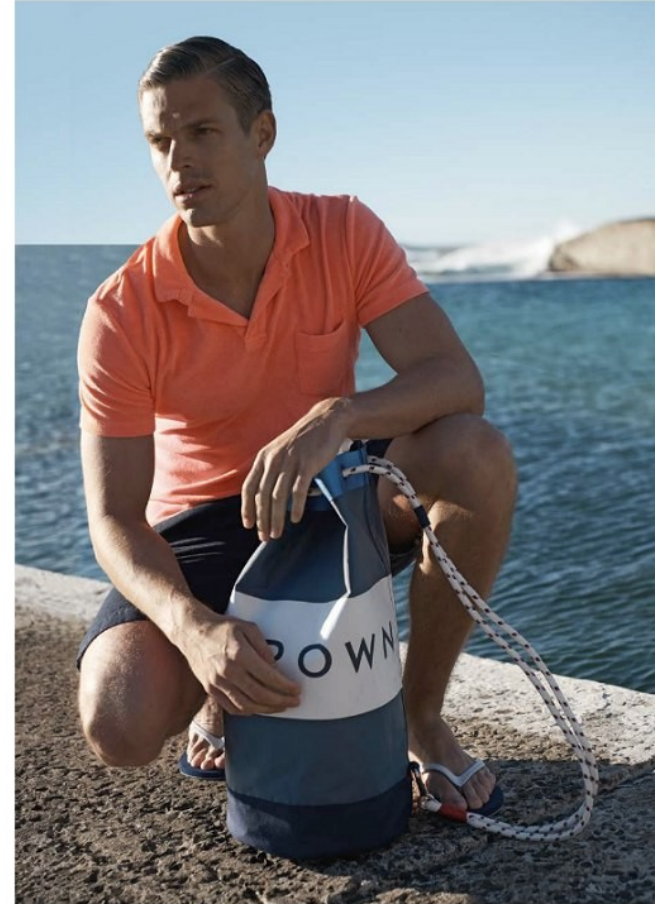

BOSS MODELS

CAPE TOWN

ORLEBAR BROWN

Poloshirt 139,-
Bermudas 179,-
Flip-Flops 59,90
Alles von ORLEBAR BROWN.

31

ZACK HARTWANGER

Height: 188cm Chest: 102cm Waist: 80cm Suit: 40 L Shoe: 9.5 UK Hair: Blonde Eyes: Blue/Green