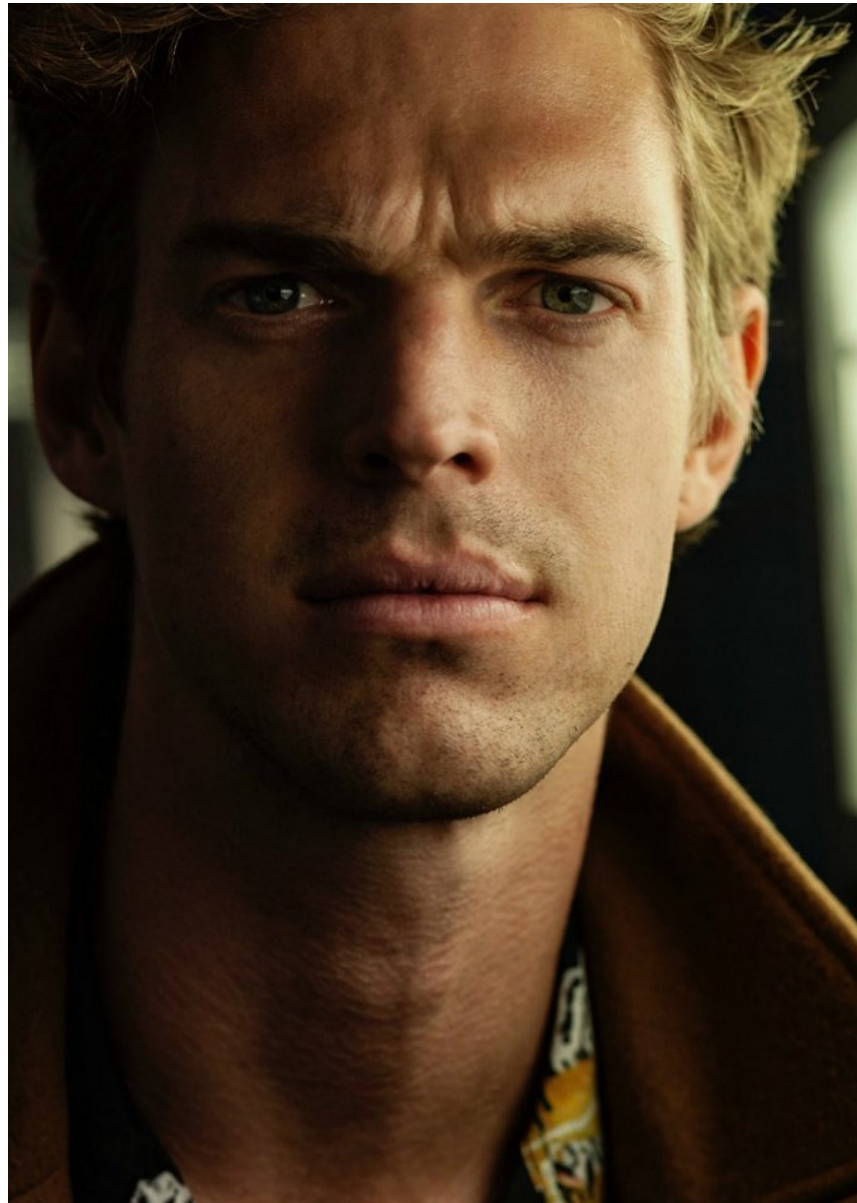

BOSS MODELS

CAPE TOWN

ZACK HARTWANGER

Height: 188cm Chest: 102cm Waist: 80cm Suit: 40 L Shoe: 9.5 UK Hair: Blonde Eyes: Blue/Green

BOSS MODELS

CAPE TOWN

ZACK HARTWANGER

Height: 188cm Chest: 102cm Waist: 80cm Suit: 40 L Shoe: 9.5 UK Hair: Blonde Eyes: Blue/Green