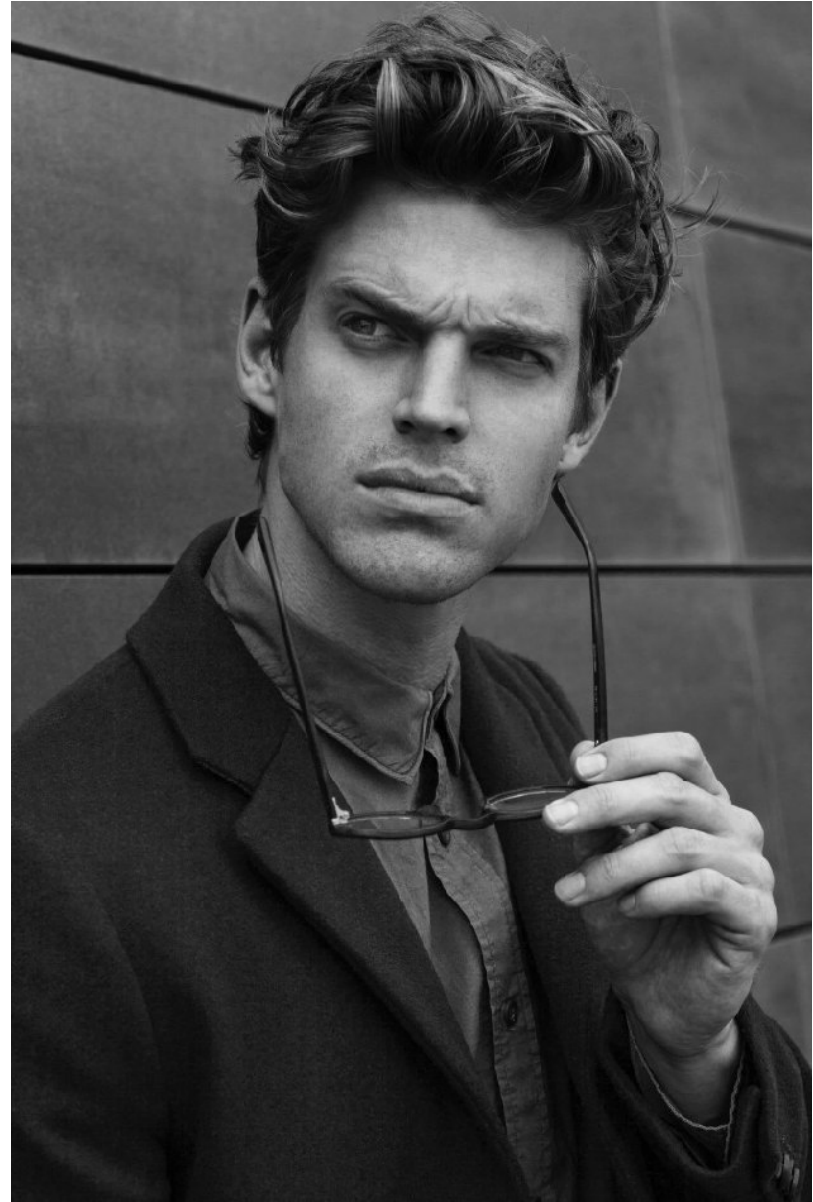

# BOSS MODELS

CAPE TOWN

ZACK HARTWANGER

Height: 188cm Chest: 103cm Waist: 80cm Suit: 40 L Shoe: 9.5 UK Hair: Blonde Eyes: Blue/Green