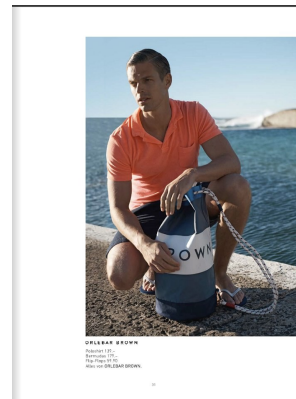

BOSS MODELS

CAPE TOWN

ZACK HARTWANGER

Height: 188cm Chest: 102cm Waist: 80cm Suit: 40 L Shoe: 9.5 UK Hair: Blonde Eyes: Blue/Green