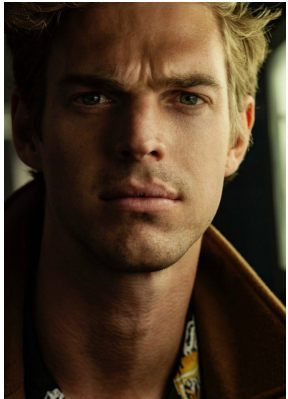

BOSS MODELS

CAPE TOWN

ZACK HARTWANGER

Height: 188cm Chest: 102cm Waist: 80cm Suit: 40 L Shoe: 9.5 UK Hair: Blonde Eyes: Blue/Green