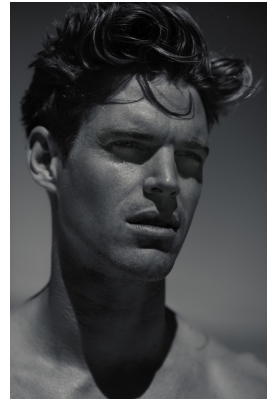

BOSS MODELS

CAPE TOWN

ZACK HARTWANGER

Height: 188cm Chest: 102cm Waist: 80cm Suit: 40 L Shoe: 9.5 UK Hair: Blonde Eyes: Blue/Green