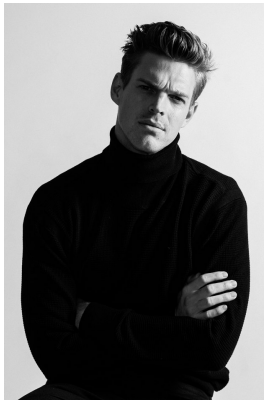

BOSS MODELS

CAPE TOWN

GILBERT BROWN
Model: 175
Height: 175
Hair: Dark Brown
Eyes: Blue-Green

ZACK HARTWANGER

Height: 188cm Chest: 102cm Waist: 80cm Suit: 40 L Shoe: 9.5 UK Hair: Blonde Eyes: Blue/Green

BOSS MODELS

CAPE TOWN

ZACK HARTWANGER

Height: 188cm Chest: 102cm Waist: 80cm Suit: 40 L Shoe: 9.5 UK Hair: Blonde Eyes: Blue/Green