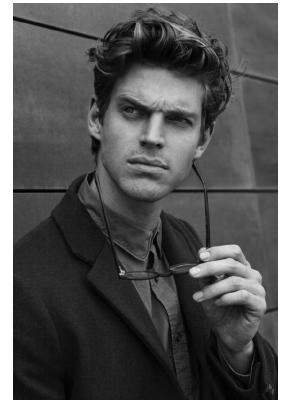

BOSS MODELS

CAPE TOWN

GILBERT BROWN
Model: 175
Height: 175
Hair: Dark Brown
Eyes: Blue-Green

ZACK HARTWANGER

Height: 188cm Chest: 102cm Waist: 80cm Suit: 40 L Shoe: 9.5 UK Hair: Blonde Eyes: Blue/Green

BOSS MODELS

CAPE TOWN

ZACK HARTWANGER

Height: 188cm Chest: 102cm Waist: 80cm Suit: 40 L Shoe: 9.5 UK Hair: Blonde Eyes: Blue/Green