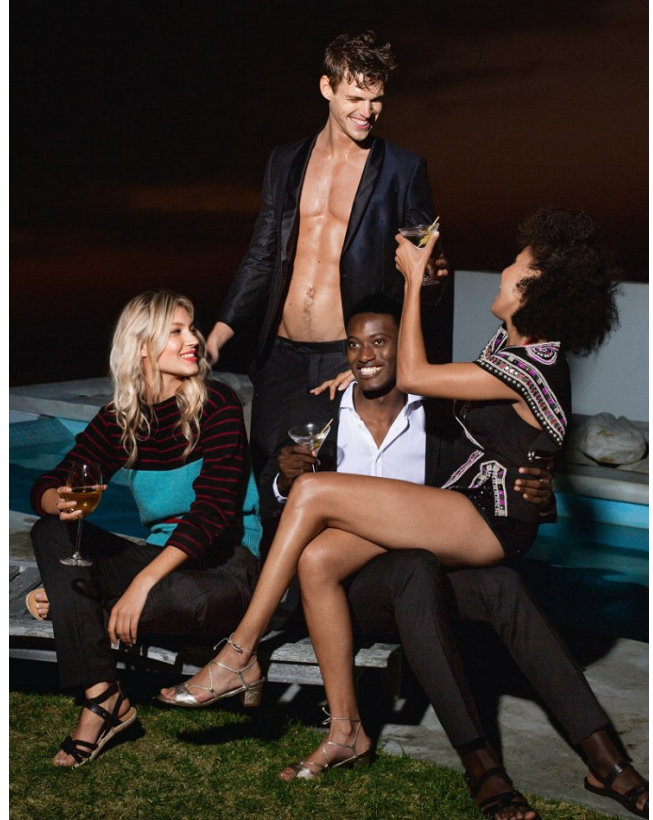

BOSS MODELS

CAPE TOWN

ZACK HARTWANGER

Height: 188cm Chest: 102cm Waist: 80cm Suit: 40 L Shoe: 9.5 UK Hair: Blonde Eyes: Blue/Green