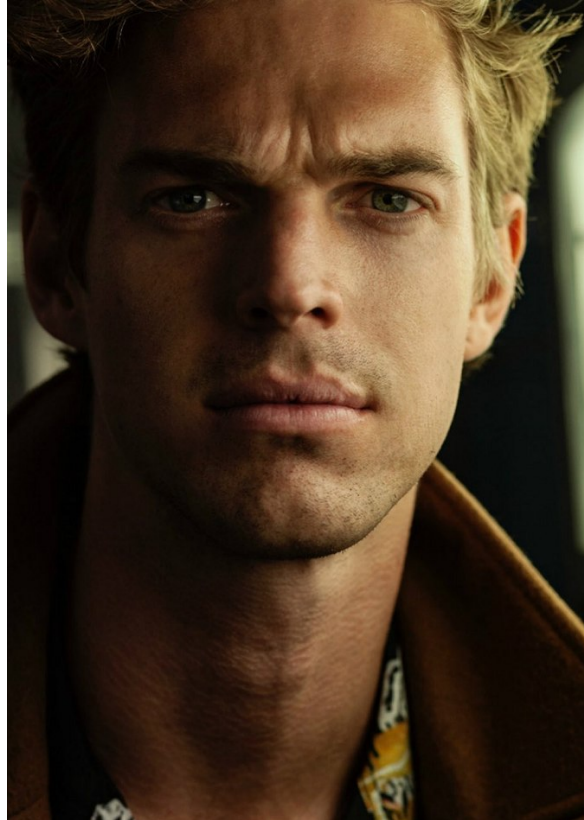

BOSS MODELS

CAPE TOWN

ZACK HARTWANGER

Height: 188cm Chest: 102cm Waist: 80cm Suit: 40 L Shoe: 9.5 UK Hair: Blonde Eyes: Blue/Green

BOSS MODELS

CAPE TOWN

ZACK HARTWANGER

Height: 188cm Chest: 102cm Waist: 80cm Suit: 40 L Shoe: 9.5 UK Hair: Blonde Eyes: Blue/Green

BOSS MODELS

CAPE TOWN

ORLEBAR BROWN
Polo-shirt 135,-
Bermudas 179,-
Flip-Flops 59,90
Alles von ORLEBAR BROWN.

31

ZACK HARTWANGER

Height: 188cm Chest: 102cm Waist: 80cm Suit: 40 L Shoe: 9.5 UK Hair: Blonde Eyes: Blue/Green