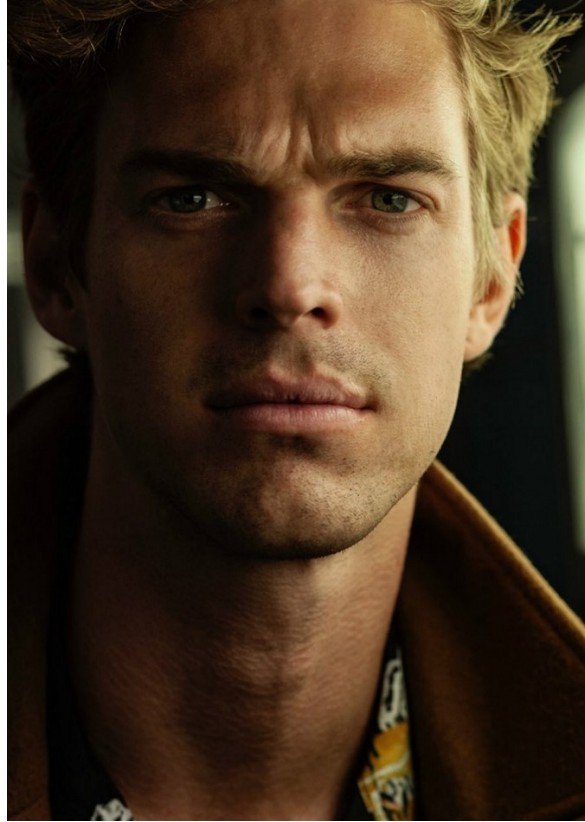

BOSS MODELS

CAPE TOWN

ZACK HARTWANGER

Height: 188cm Chest: 102cm Waist: 80cm Suit: 40 L Shoe: 9.5 UK Hair: Blonde Eyes: Blue/Green

BOSS MODELS

CAPE TOWN

ZACK HARTWANGER

Height: 188cm Chest: 102cm Waist: 80cm Suit: 40 L Shoe: 9.5 UK Hair: Blonde Eyes: Blue/Green

BOSS MODELS

CAPE TOWN

ORLEBAR BROWN
Polo-shirt 139,-
Bermudas 179,-
Flip-Flops 59,90
Alles von ORLEBAR BROWN.

31

ZACK HARTWANGER

Height: 188cm Chest: 102cm Waist: 80cm Suit: 40 L Shoe: 9.5 UK Hair: Blonde Eyes: Blue/Green