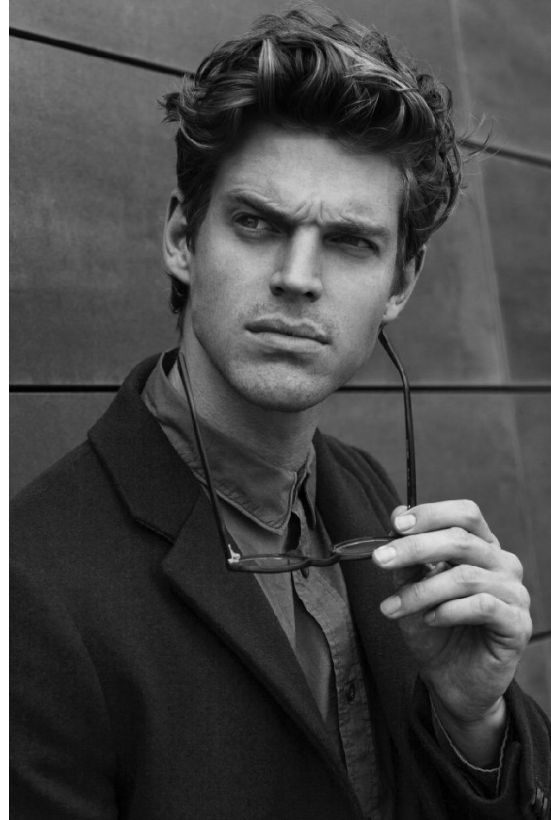

BOSS MODELS

CAPE TOWN

ZACK HARTWANGER

Height: 188cm Chest: 103cm Waist: 80cm Suit: 40 L Shoe: 9.5 UK Hair: Blonde Eyes: Blue/Green

BOSS MODELS

CAPE TOWN

ZACK HARTWANGER

Height: 188cm Chest: 103cm Waist: 80cm Suit: 40 L Shoe: 9.5 UK Hair: Blonde Eyes: Blue/Green

BOSS MODELS

CAPE TOWN

ORLEBAR BROWN
Polo-shirt 139,-
Bermudas 179,-
Flip-Flops 59,90
Alles von ORLEBAR BROWN.

31

ZACK HARTWANGER

Height: 188cm Chest: 103cm Waist: 80cm Suit: 40 L Shoe: 9.5 UK Hair: Blonde Eyes: Blue/Green