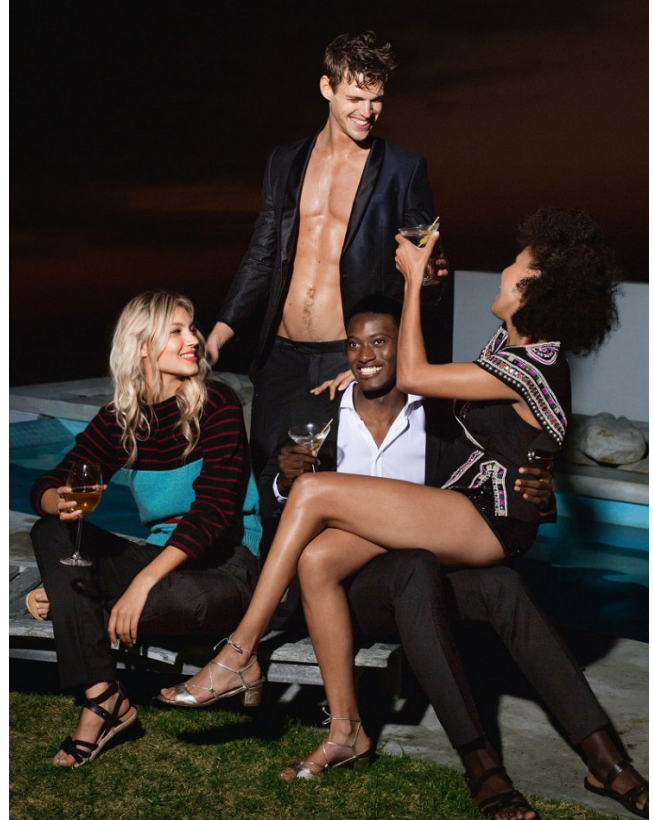

BOSS MODELS

CAPE TOWN

ZACK HARTWANGER

Height: 188cm Chest: 103cm Waist: 80cm Suit: 40 L Shoe: 9.5 UK Hair: Blonde Eyes: Blue/Green