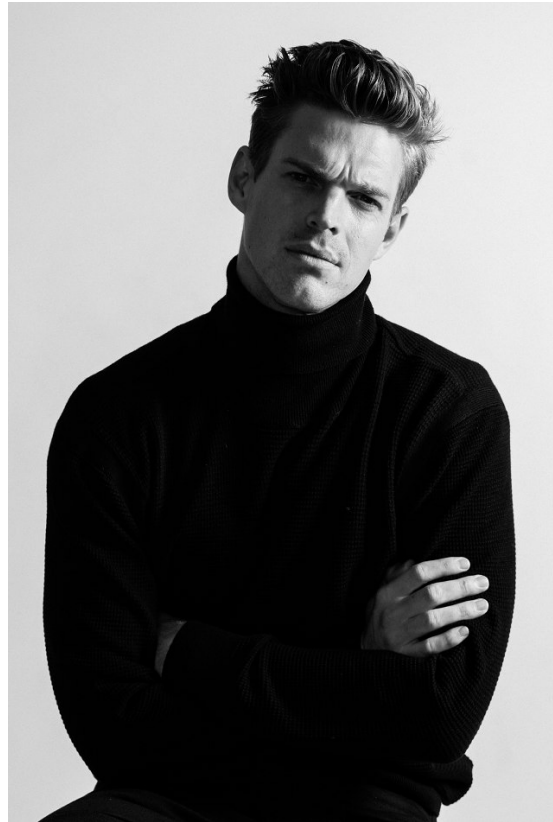

BOSS MODELS

CAPE TOWN

ZACK HARTWANGER

Height: 188cm Chest: 102cm Waist: 80cm Suit: 40 L Shoe: 9.5 UK Hair: Blonde Eyes: Blue/Green