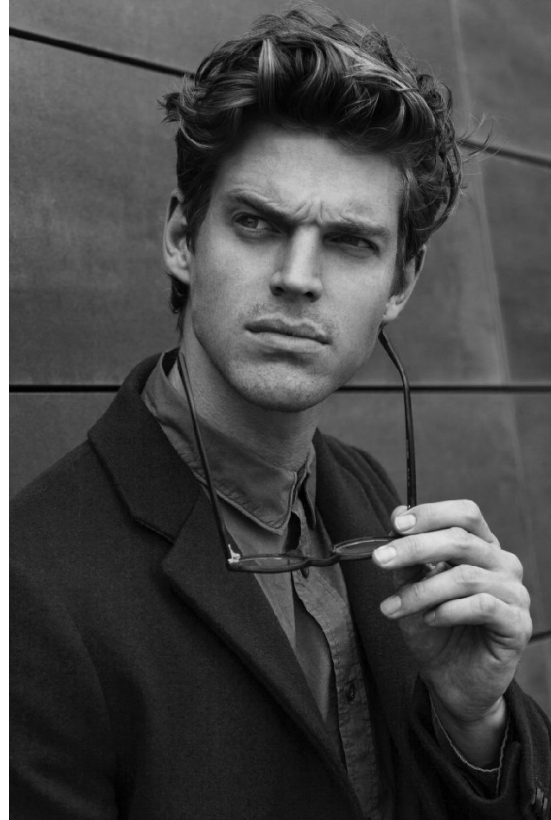

BOSS MODELS

CAPE TOWN

ZACK HARTWANGER

Height: 188cm Chest: 102cm Waist: 80cm Suit: 40 L Shoe: 9.5 UK Hair: Blonde Eyes: Blue/Green

BOSS MODELS

CAPE TOWN

ZACK HARTWANGER

Height: 188cm Chest: 102cm Waist: 80cm Suit: 40 L Shoe: 9.5 UK Hair: Blonde Eyes: Blue/Green

BOSS MODELS

CAPE TOWN

ORLEBAR BROWN
Polo-shirt 139,-
Bermudas 179,-
Flip-Flops 59,90
Alles von ORLEBAR BROWN.

31

ZACK HARTWANGER

Height: 188cm Chest: 102cm Waist: 80cm Suit: 40 L Shoe: 9.5 UK Hair: Blonde Eyes: Blue/Green