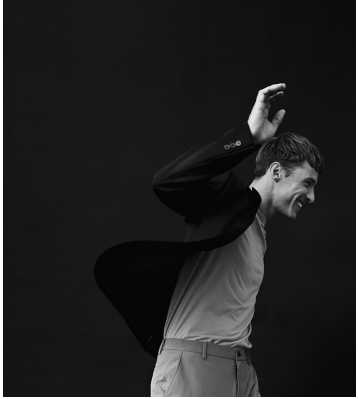

BOSS MODELS

CAPE TOWN

DYLAN ARMSTRONG

Height: 188cm Chest: 101cm Waist: 83cm Suit: 40 L Shoe: 11 UK Hair: Dark Blonde Eyes: Green

BOSS MODELS

CAPE TOWN

DYLAN ARMSTRONG

Height: 188cm Chest: 101cm Waist: 83cm Suit: 40 L Shoe: 11 UK Hair: Dark Blonde Eyes: Green