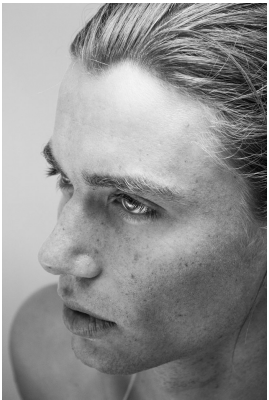

BOSS MODELS

CAPE TOWN

GREG DODDS

Height: 186cm Chest: 96cm Waist: 81cm Suit: 38 R Shoe: 10 UK Hair: Brown Eyes: Green

BOSS MODELS

CAPE TOWN

GREG DODDS

Height: 186cm Chest: 96cm Waist: 81cm Suit: 38 R Shoe: 10 UK Hair: Brown Eyes: Green