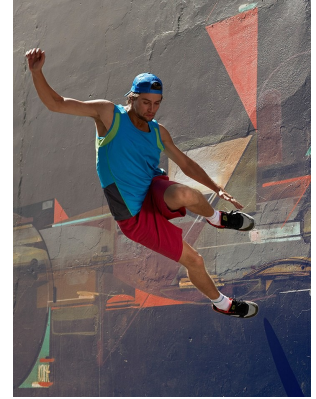

BOSS MODELS

CAPE TOWN

GREG DODDS

Height: 186cm Chest: 96cm Waist: 81cm Suit: 38 R Shoe: 10 UK Hair: Brown Eyes: Green

BOSS MODELS

CAPE TOWN

GREG DODDS

Height: 186cm Chest: 96cm Waist: 81cm Suit: 38 R Shoe: 10 UK Hair: Brown Eyes: Green