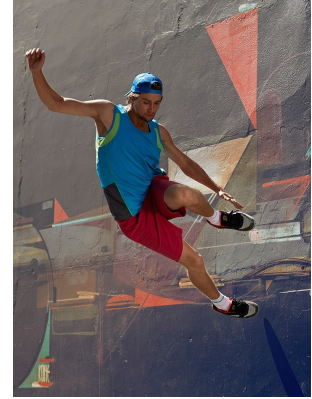

BOSS MODELS

CAPE TOWN

GREG DODDS

Height: 186cm Chest: 96cm Waist: 81cm Suit: 38 R Shoe: 10 UK Hair: Brown Eyes: Green

BOSS MODELS

CAPE TOWN

GREG DODDS

Height: 186cm Chest: 96cm Waist: 81cm Suit: 38 R Shoe: 10 UK Hair: Brown Eyes: Green