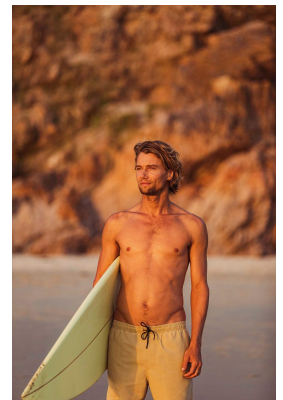

BOSS MODELS

CAPE TOWN

GREG DODDS

Height: 186cm Chest: 96cm Waist: 81cm Suit: 38 R Shoe: 10 UK Hair: Brown Eyes: Green

BOSS MODELS

CAPE TOWN

GREG DODDS

Height: 186cm Chest: 96cm Waist: 81cm Suit: 38 R Shoe: 10 UK Hair: Brown Eyes: Green