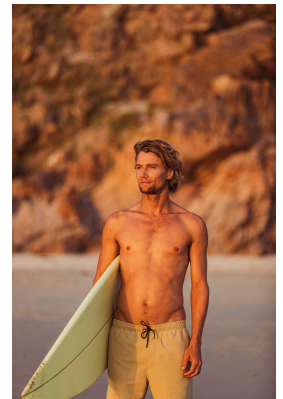

BOSS MODELS

CAPE TOWN

GREG DODDS

Height: 186cm Chest: 96cm Waist: 81cm Suit: 38 R Shoe: 10 UK Hair: Brown Eyes: Green

BOSS MODELS

CAPE TOWN

GREG DODDS

Height: 186cm Chest: 96cm Waist: 81cm Suit: 38 R Shoe: 10 UK Hair: Brown Eyes: Green