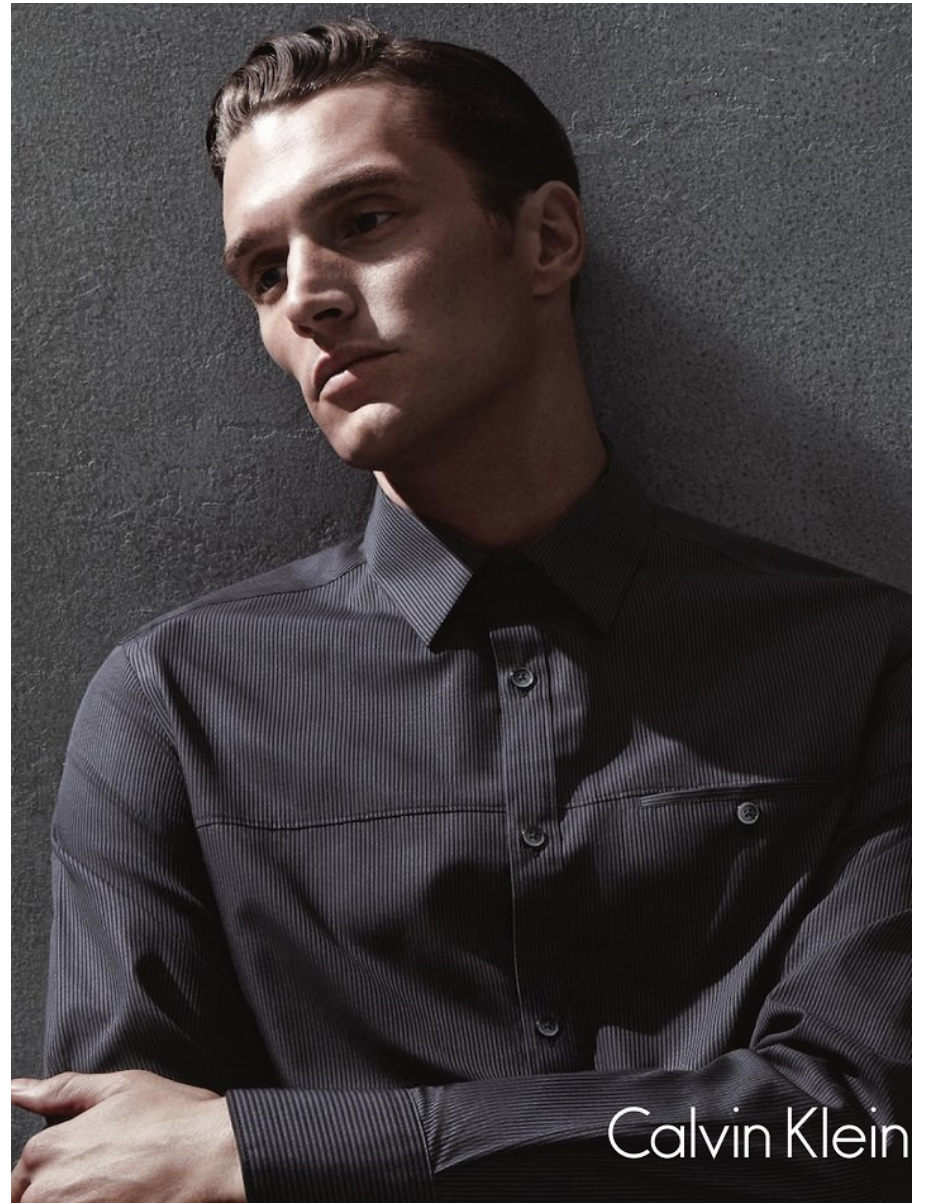

BOSS MODELS

CAPE TOWN

Height: 188cm Chest: 98cm Waist: 79cm Suit: 38.5 R Shoe: 10.5 UK Hair: Blonde Eyes: Blue