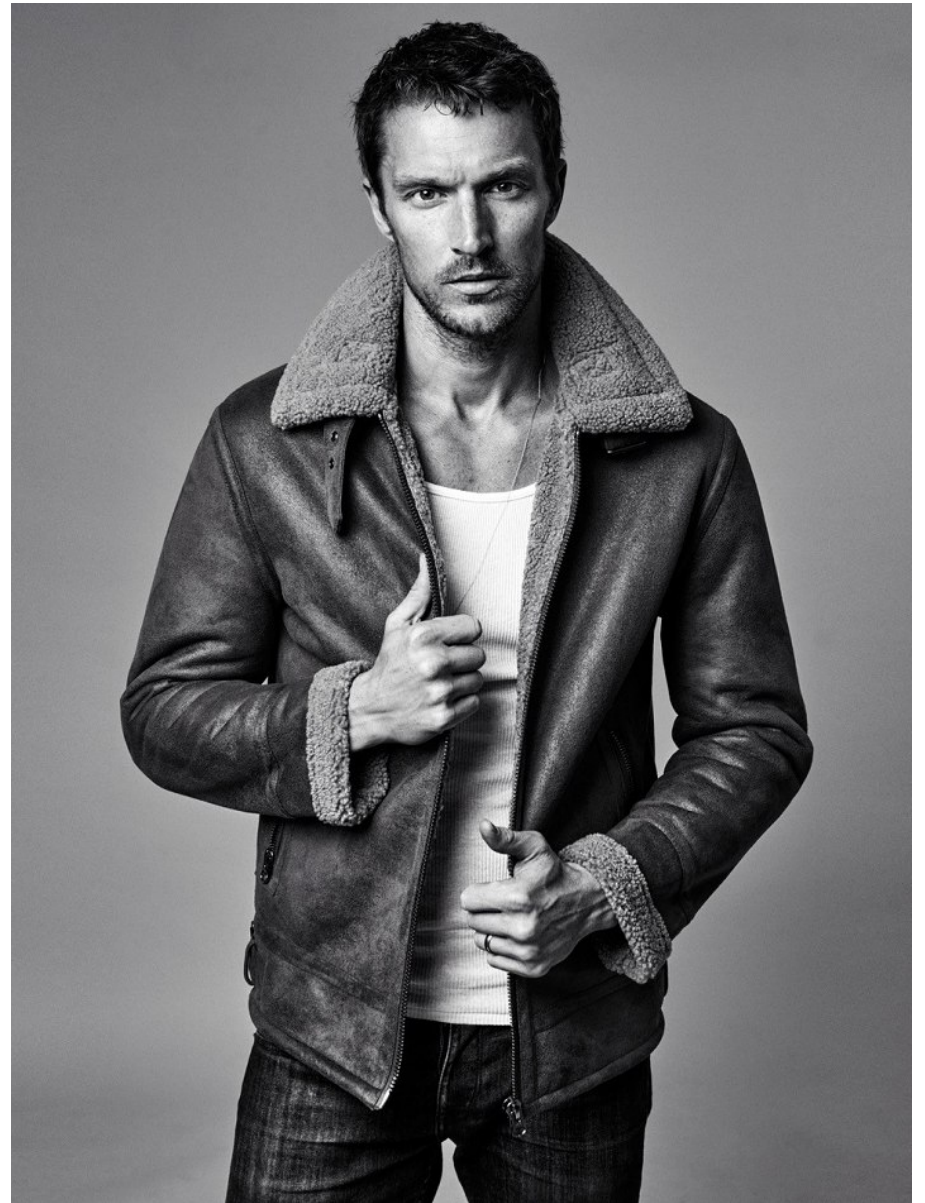

BOSS MODELS

CAPE TOWN

Height: 188cm Chest: 98cm Waist: 79cm Suit: 38.5 R Shoe: 10.5 UK Hair: Blonde Eyes: Blue