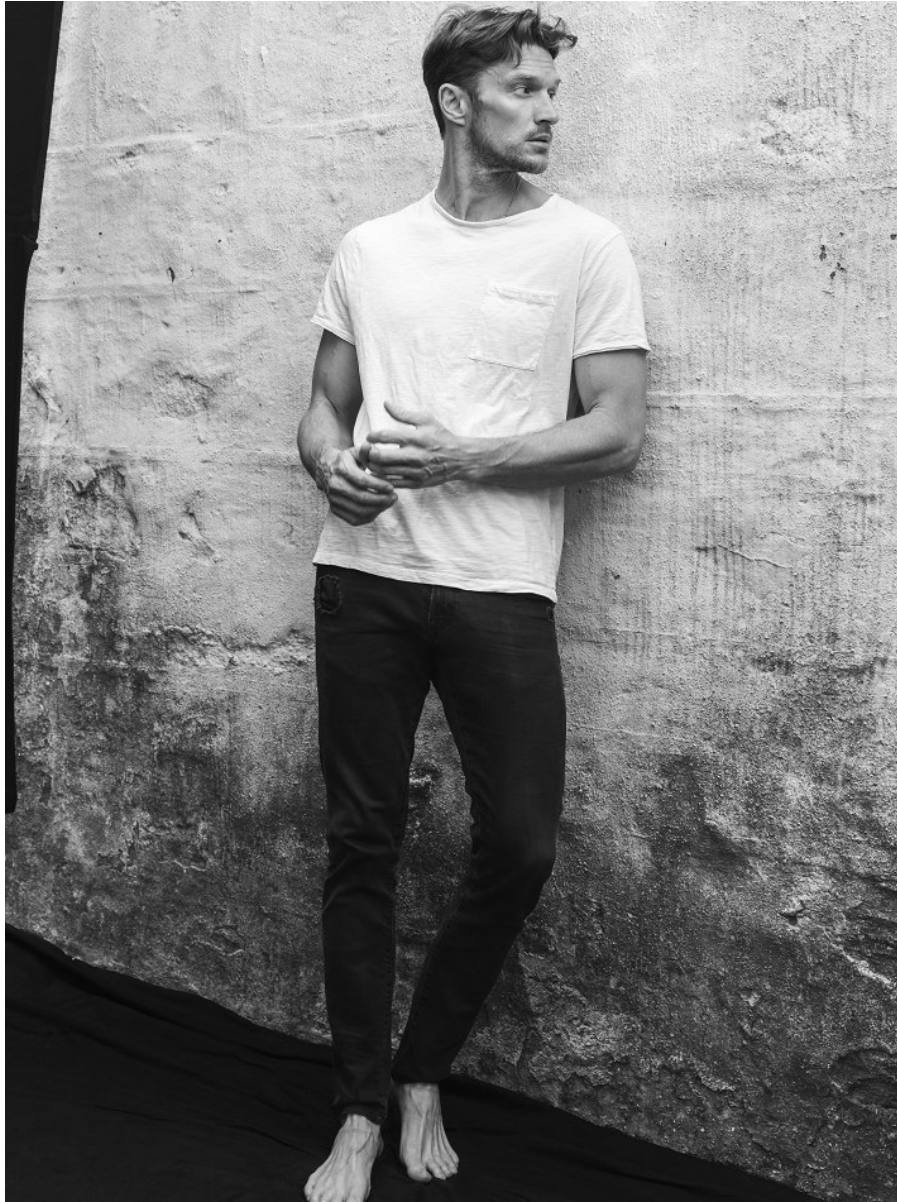

BOSS MODELS

CAPE TOWN

SHAUN DE WET

Height: 188cm Chest: 98cm Waist: 79cm Suit: 38.5 R Shoe: 10.5 UK Hair: Blonde Eyes: Blue

BOSS MODELS

CAPE TOWN

SHAUN DE WET

Height: 188cm Chest: 98cm Waist: 79cm Suit: 38.5 R Shoe: 10.5 UK Hair: Blonde Eyes: Blue

BOSS MODELS

CAPE TOWN

SHAUN DE WET

Height: 188cm Chest: 98cm Waist: 79cm Suit: 38.5 R Shoe: 10.5 UK Hair: Blonde Eyes: Blue

BOSS MODELS

CAPE TOWN

MASSIMODUTTI.COM

Massimo Dutti