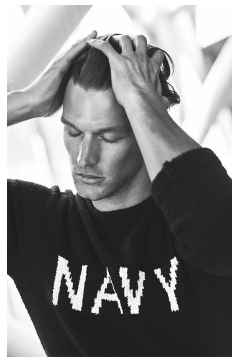

BOSS MODELS

CAPE TOWN

SHAUN DE WET

Height: 188cm Chest: 98cm Waist: 79cm Suit: 38.5 R Shoe: 10.5 UK Hair: Blonde Eyes: Blue

BOSS MODELS

CAPE TOWN

SHAUN DE WET

Height: 188cm Chest: 98cm Waist: 79cm Suit: 38.5 R Shoe: 10.5 UK Hair: Blonde Eyes: Blue