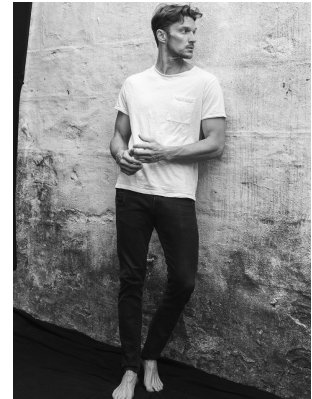

BOSS MODELS

CAPE TOWN

SHAUN DE WET

Height: 188cm Chest: 98cm Waist: 79cm Suit: 38.5 R Shoe: 10.5 UK Hair: Blonde Eyes: Blue

BOSS MODELS

CAPE TOWN

SHAUN DE WET

Height: 188cm Chest: 98cm Waist: 79cm Suit: 38.5 R Shoe: 10.5 UK Hair: Blonde Eyes: Blue

BOSS MODELS

CAPE TOWN

SHAUN DE WET

Height: 188cm Chest: 98cm Waist: 79cm Suit: 38.5 R Shoe: 10.5 UK Hair: Blonde Eyes: Blue