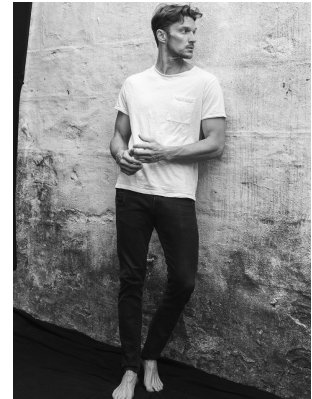

BOSS MODELS

CAPE TOWN

SHAUN DE WET

Height: 188cm Chest: 98cm Waist: 79cm Suit: 38.5 R Shoe: 10.5 UK Hair: Blonde Eyes: Blue

BOSS MODELS

CAPE TOWN

SHAUN DE WET

Height: 188cm Chest: 98cm Waist: 79cm Suit: 38.5 R Shoe: 10.5 UK Hair: Blonde Eyes: Blue