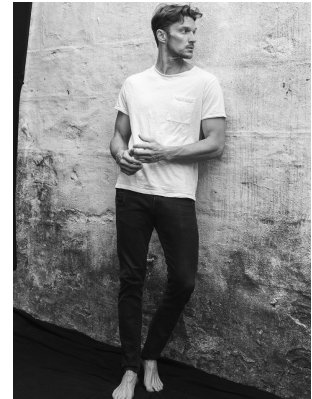

BOSS MODELS

CAPE TOWN

NUMBERONE.COM

Massimo Dutti

SHAUN DE WET

Height: 188cm Chest: 98cm Waist: 79cm Suit: 38.5 R Shoe: 10.5 UK Hair: Blonde Eyes: Blue

BOSS MODELS

CAPE TOWN

SHAUN DE WET

Height: 188cm Chest: 98cm Waist: 79cm Suit: 38.5 R Shoe: 10.5 UK Hair: Blonde Eyes: Blue

BOSS MODELS

CAPE TOWN

SHAUN DE WET

Height: 188cm Chest: 98cm Waist: 79cm Suit: 38.5 R Shoe: 10.5 UK Hair: Blonde Eyes: Blue