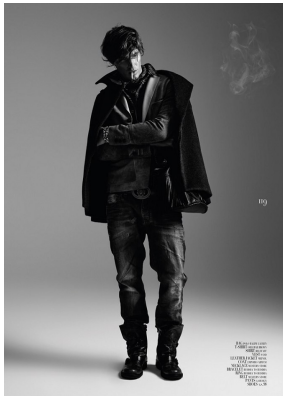

BOSS MODELS

CAPE TOWN

SHAUN DE WET

Height: 188cm Chest: 98cm Waist: 79cm Suit: 38.5 R Shoe: 10.5 UK Hair: Blonde Eyes: Blue

BOSS MODELS

CAPE TOWN

SHAUN DE WET

Height: 188cm Chest: 98cm Waist: 79cm Suit: 38.5 R Shoe: 10.5 UK Hair: Blonde Eyes: Blue

BOSS MODELS

CAPE TOWN

SHAUN DE WET

Height: 188cm Chest: 98cm Waist: 79cm Suit: 38.5 R Shoe: 10.5 UK Hair: Blonde Eyes: Blue