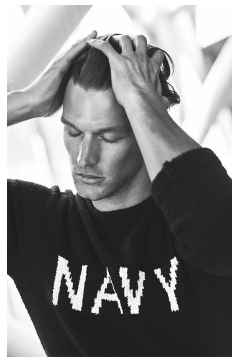

BOSS MODELS

CAPE TOWN

SHAUN DE WET

Height: 188cm Chest: 98cm Waist: 79cm Suit: 38.5 R Shoe: 10.5 UK Hair: Blonde Eyes: Blue

BOSS MODELS

CAPE TOWN

SHAUN DE WET

Height: 188cm Chest: 98cm Waist: 79cm Suit: 38.5 R Shoe: 10.5 UK Hair: Blonde Eyes: Blue

BOSS MODELS

CAPE TOWN

SHAUN DE WET

Height: 188cm Chest: 98cm Waist: 79cm Suit: 38.5 R Shoe: 10.5 UK Hair: Blonde Eyes: Blue