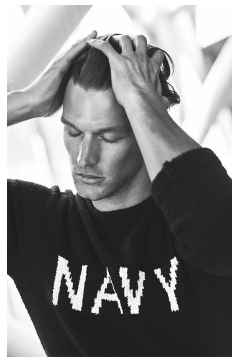

BOSS MODELS

CAPE TOWN

NUMBERONE.COM

Massimo Dutti

SHAUN DE WET

Height: 188cm Chest: 98cm Waist: 79cm Suit: 38.5 R Shoe: 10.5 UK Hair: Blonde Eyes: Blue

BOSS MODELS

CAPE TOWN

SHAUN DE WET

Height: 188cm Chest: 98cm Waist: 79cm Suit: 38.5 R Shoe: 10.5 UK Hair: Blonde Eyes: Blue

BOSS MODELS

CAPE TOWN

SHAUN DE WET

Height: 188cm Chest: 98cm Waist: 79cm Suit: 38.5 R Shoe: 10.5 UK Hair: Blonde Eyes: Blue