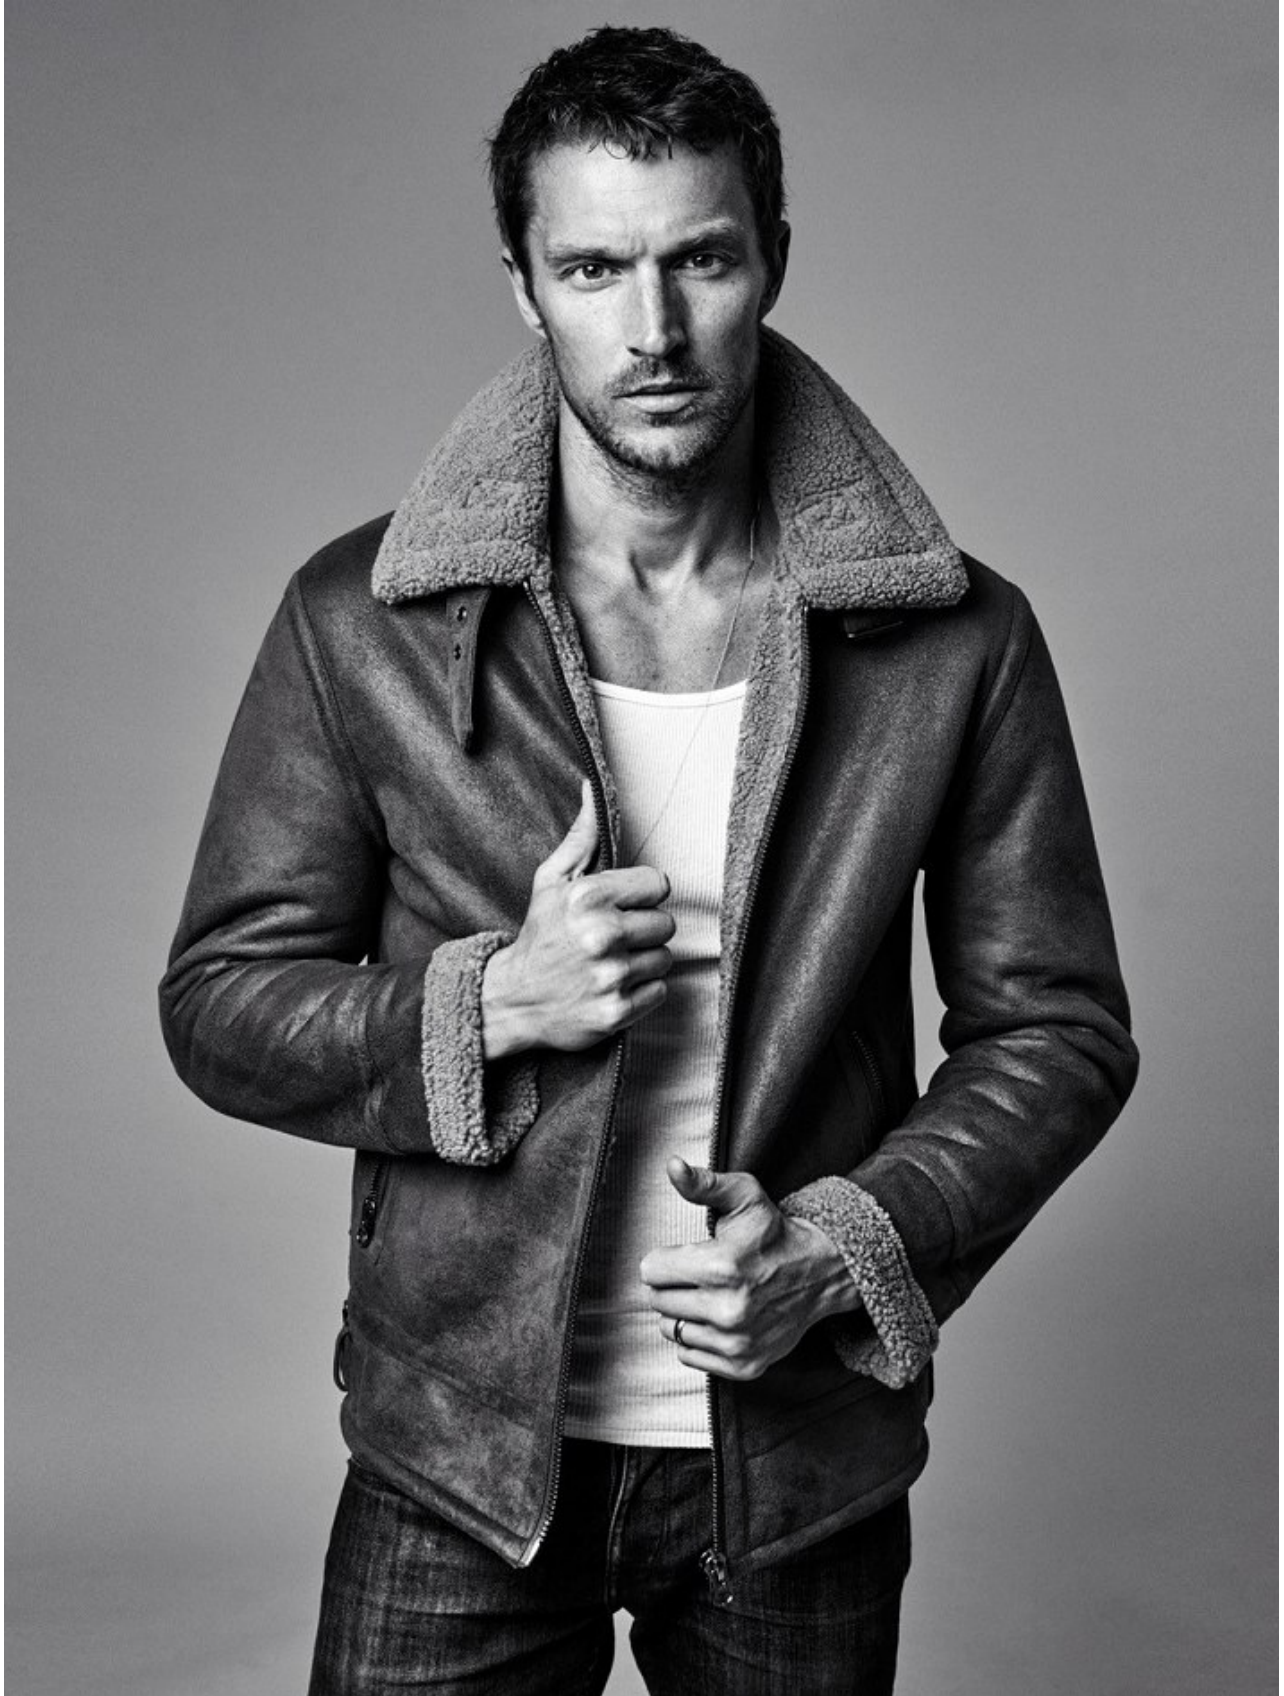

BOSS MODELS

CAPE TOWN

Height: 188cm Chest: 98cm Waist: 79cm Suit: 38.5 R Shoe: 10.5 UK Hair: Blonde Eyes: Blue