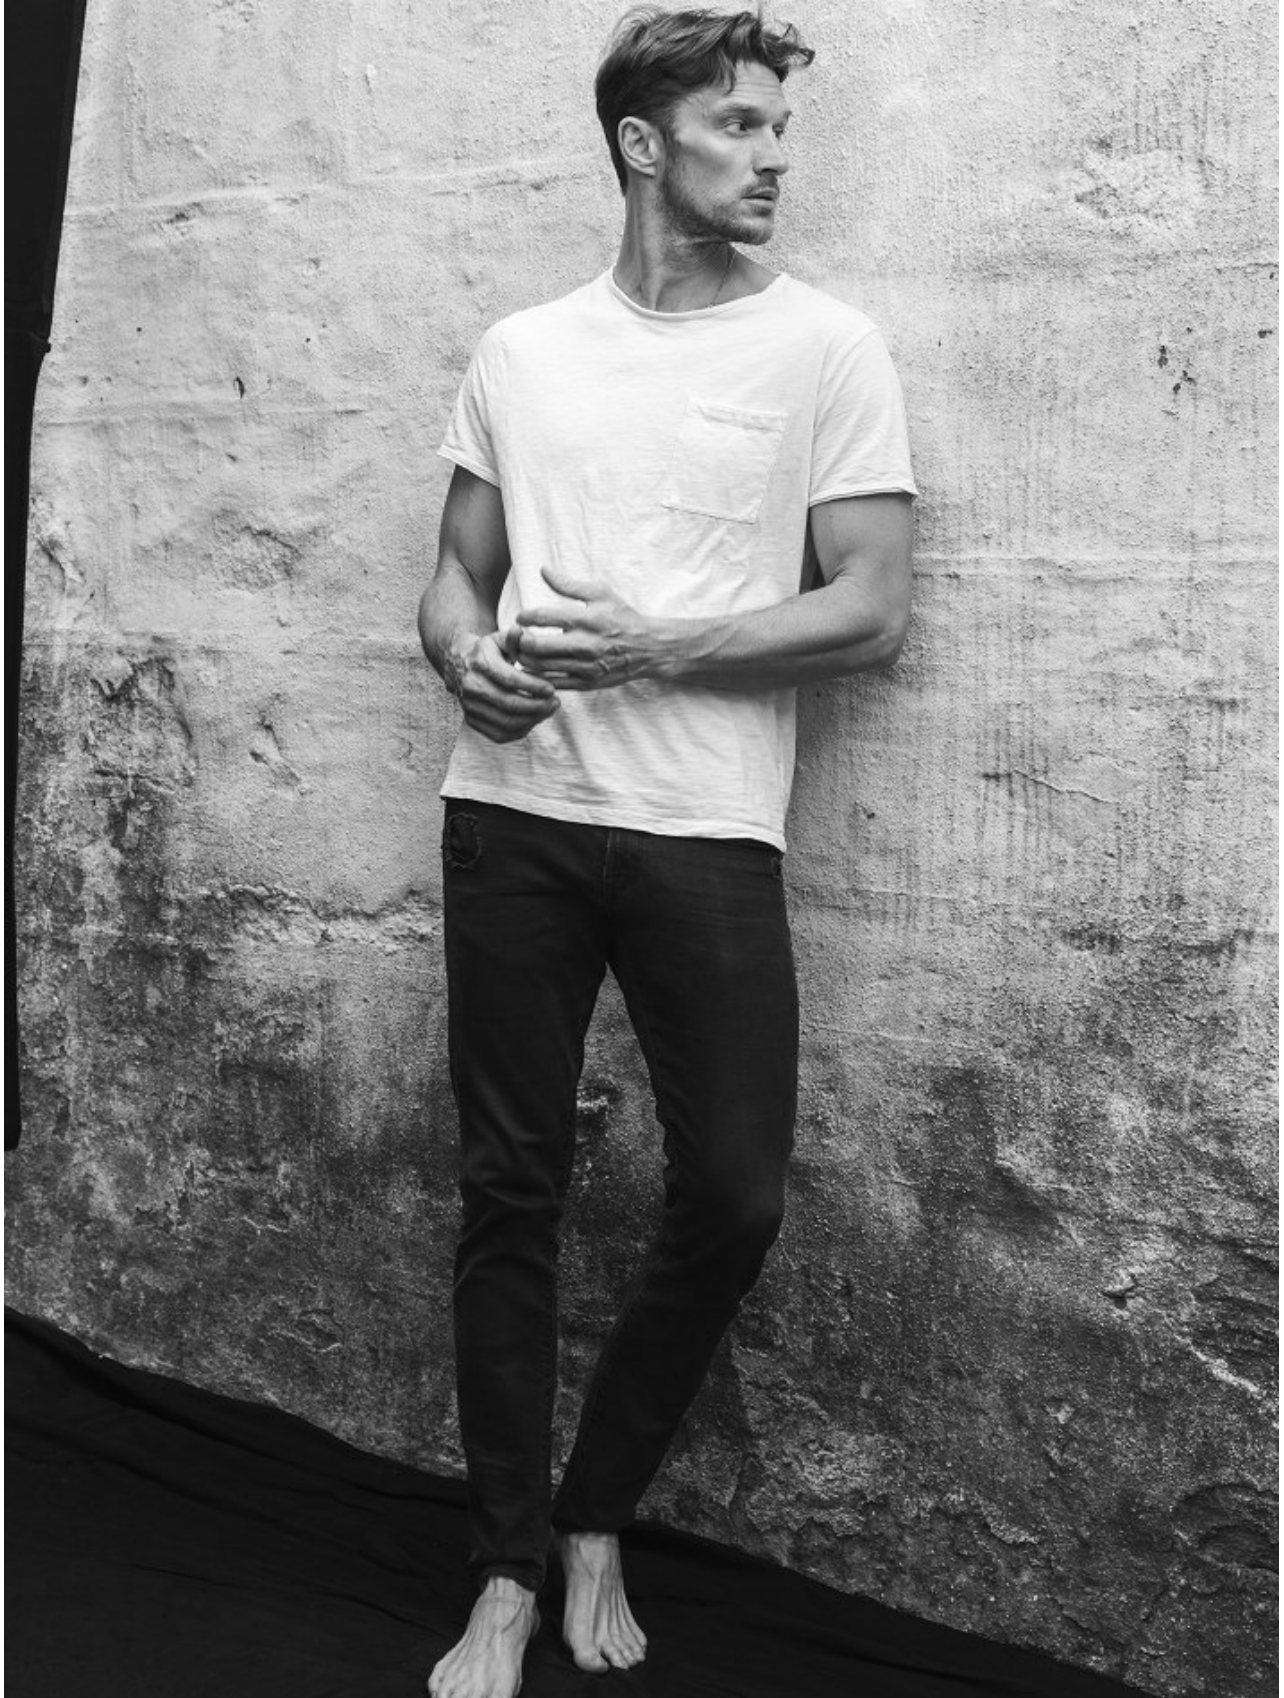

BOSS MODELS

CAPE TOWN

Height: 188cm Chest: 98cm Waist: 79cm Suit: 38.5 R Shoe: 10.5 UK Hair: Blonde Eyes: Blue