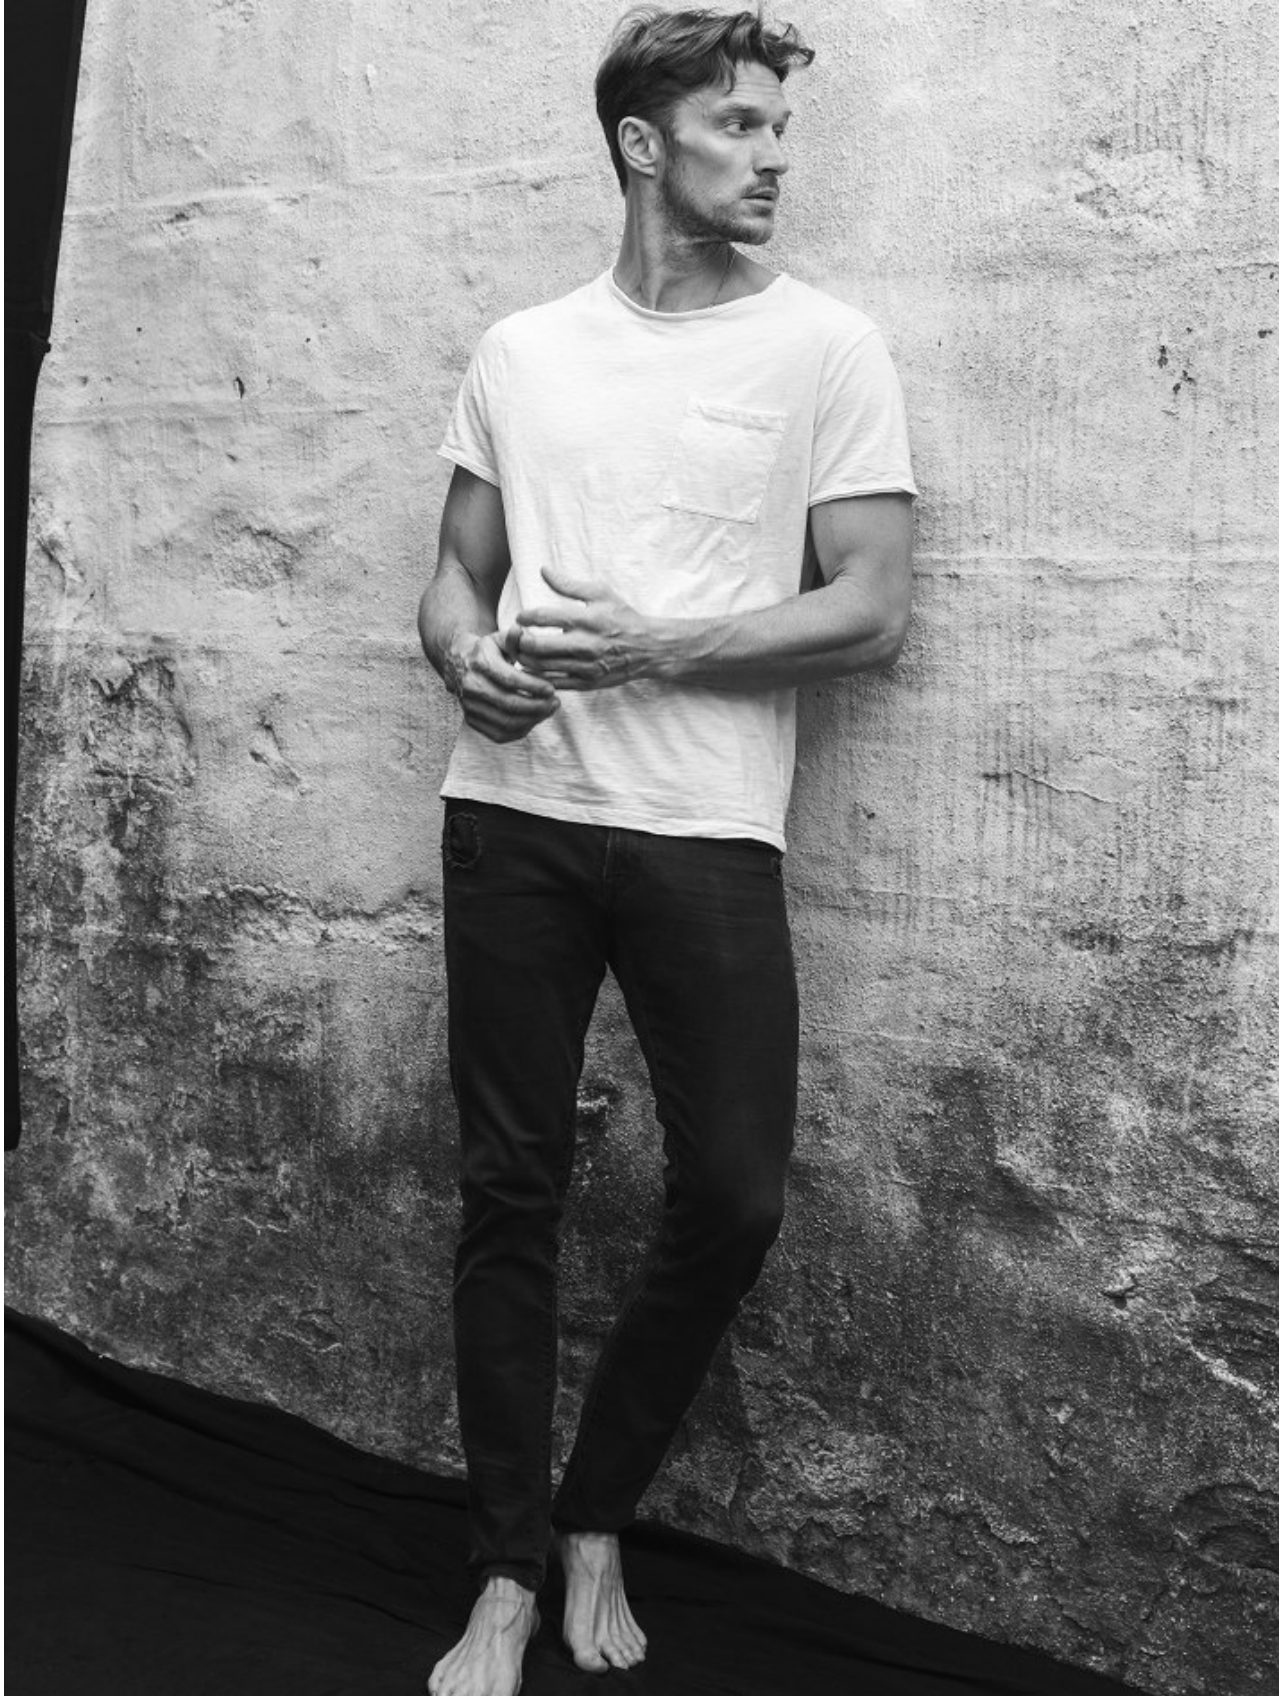

# BOSS MODELS

CAPE TOWN

SHAUN DE WET

Height: 188cm Chest: 98cm Waist: 79cm Suit: 38.5 R Shoe: 10.5 UK Hair: Blonde Eyes: Blue