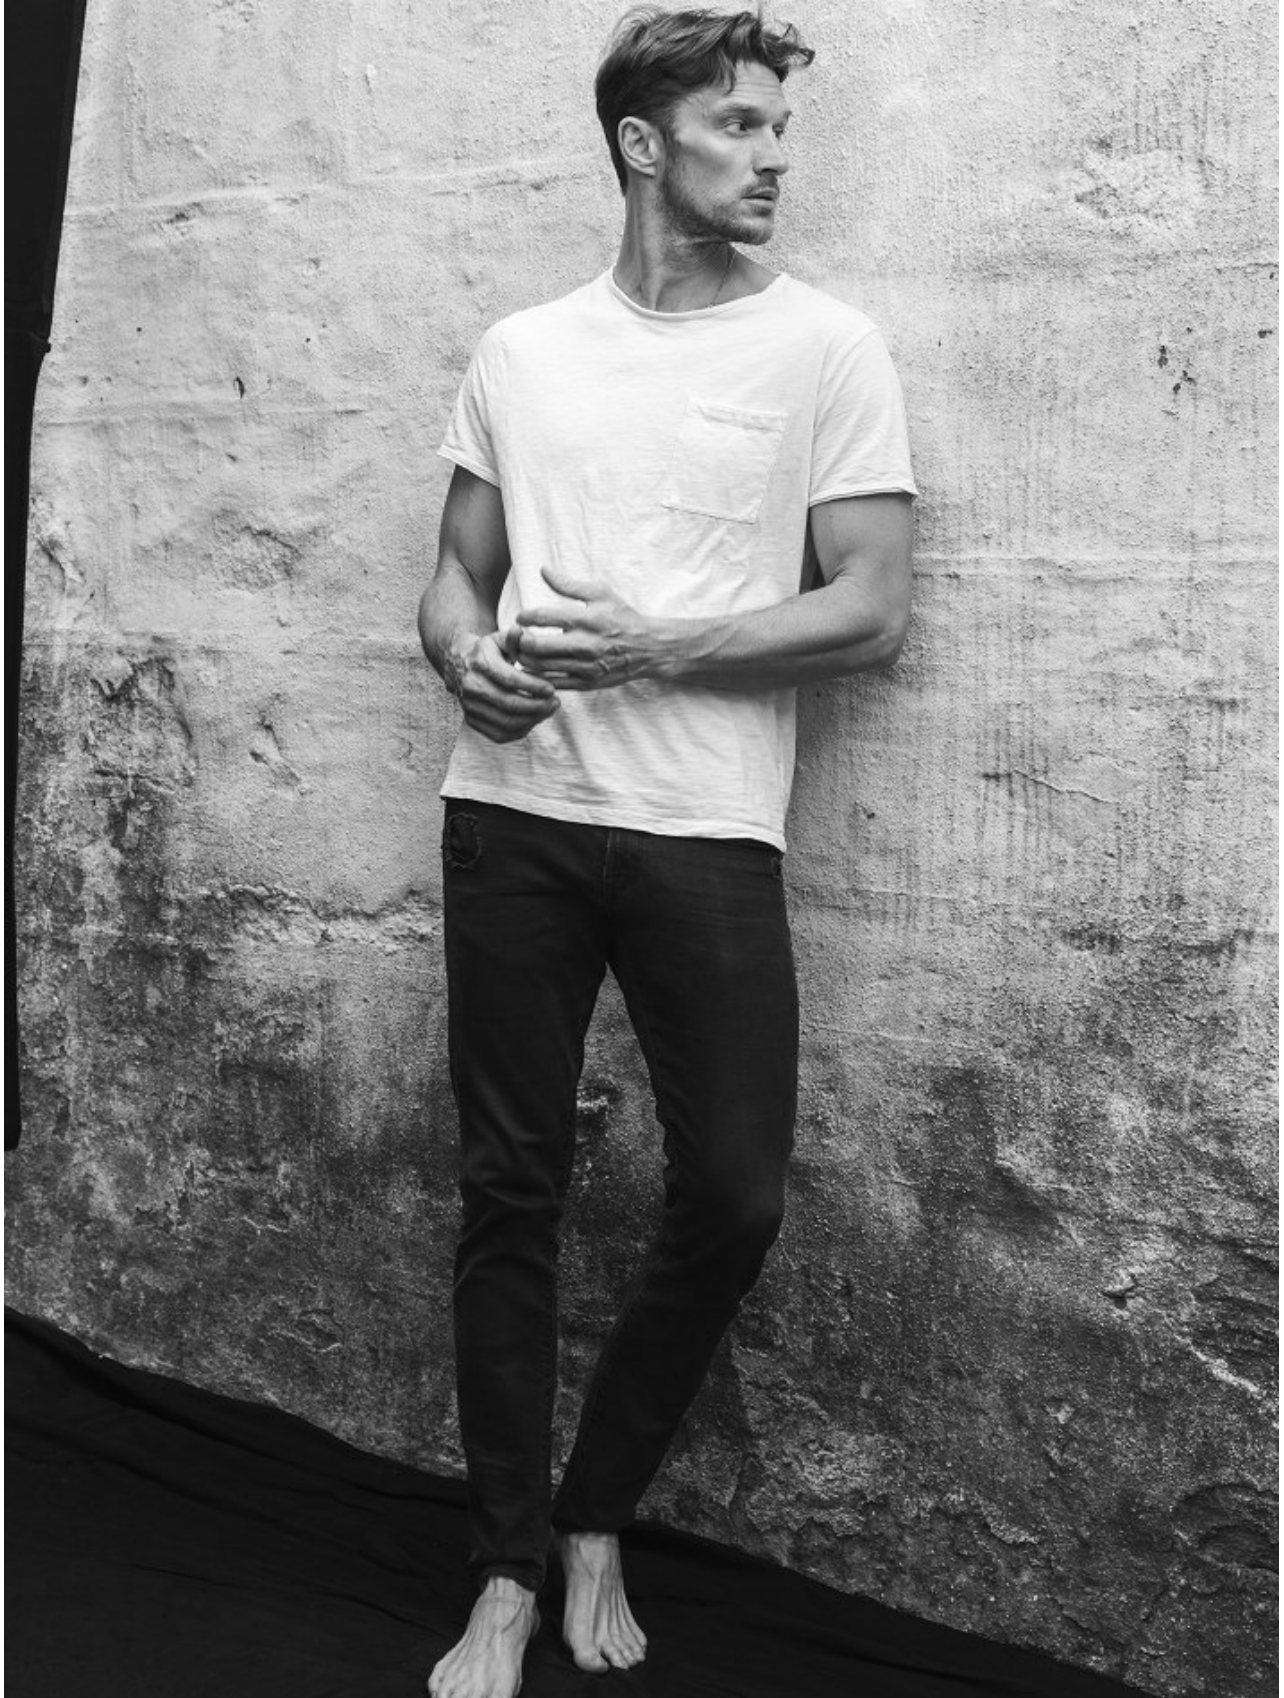

# BOSS MODELS

CAPE TOWN

SHAUN DE WET

Height: 188cm Chest: 98cm Waist: 79cm Suit: 38.5 R Shoe: 10.5 UK Hair: Blonde Eyes: Blue