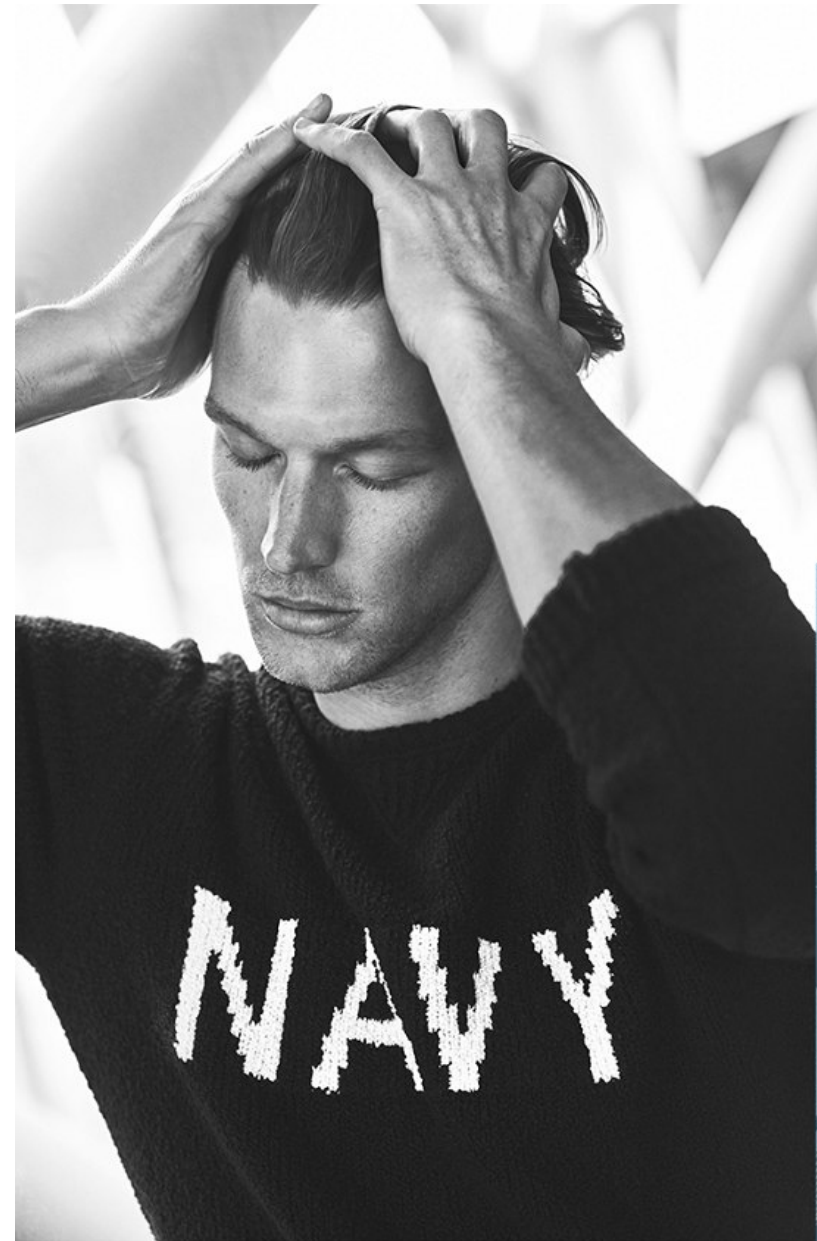

SHAUN DE WET

BOSS MODELS

CAPE TOWN

Height: 188cm Chest: 98cm Waist: 79cm Suit: 38.5 R Shoe: 10.5 UK Hair: Blonde Eyes: Blue