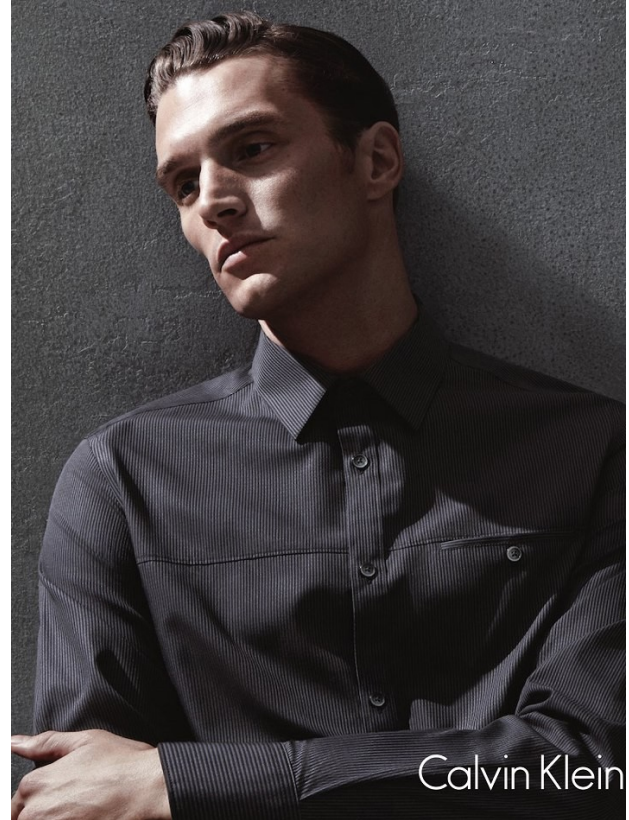

BOSS MODELS

CAPE TOWN

SHAUN DE WET

Height: 188cm Chest: 98cm Waist: 79cm Suit: 38.5 R Shoe: 10.5 UK Hair: Blonde Eyes: Blue

BOSS MODELS

CAPE TOWN

SHAUN DE WET

Height: 188cm Chest: 98cm Waist: 79cm Suit: 38.5 R Shoe: 10.5 UK Hair: Blonde Eyes: Blue

BOSS MODELS

CAPE TOWN

Massimo Dutti

SHAUN DE WET

Height: 188cm Chest: 98cm Waist: 79cm Suit: 38.5 R Shoe: 10.5 UK Hair: Blonde Eyes: Blue

BOSS MODELS

CAPE TOWN

7