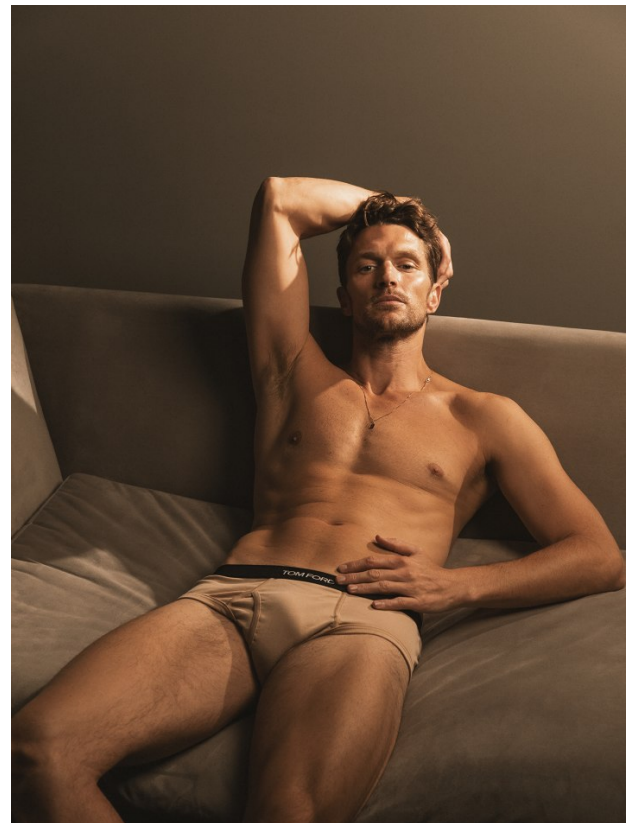

## SHAUN DE WET

Height: 188cm Chest: 98cm Waist: 79cm Suit: 38.5 R Shoe: 10.5 UK Hair: Blonde Eyes: Blue

# BOSS MODELS

CAPE TOWN

SHAUN DE WET

Height: 188cm Chest: 98cm Waist: 79cm Suit: 38.5 R Shoe: 10.5 UK Hair: Blonde Eyes: Blue

# BOSS MODELS

CAPE TOWN