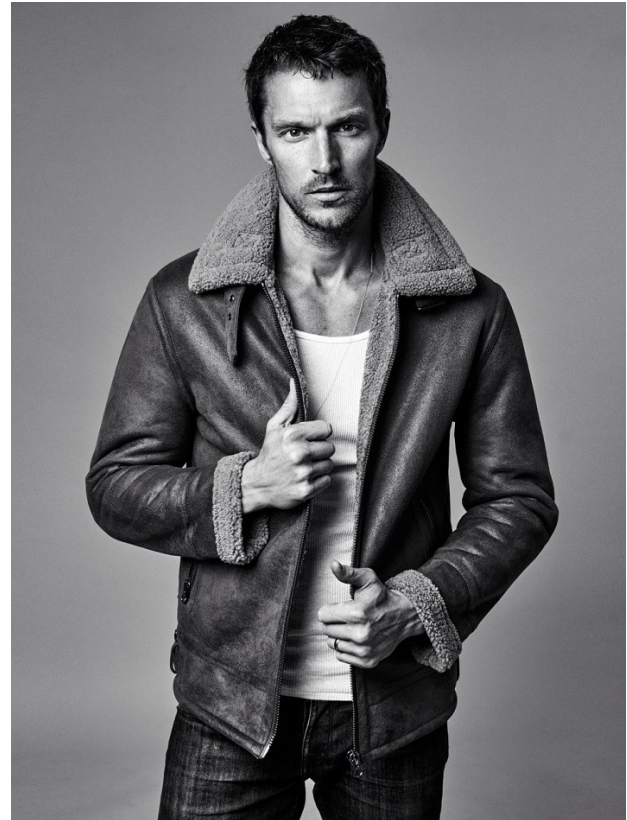

BOSS MODELS

CAPE TOWN

SHAWN DEWET
No. 70466
LEGACY COURIER

COACH
EST. 1941