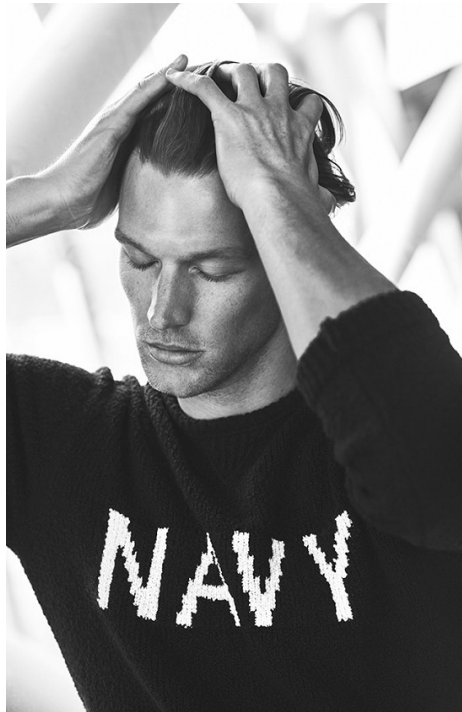

BOSS MODELS

CAPE TOWN

SHAUN DE WET

Height: 188cm Chest: 98cm Waist: 79cm Suit: 38.5 R Shoe: 10.5 UK Hair: Blonde Eyes: Blue

BOSS MODELS

CAPE TOWN

SHAUN DE WET

Height: 188cm Chest: 98cm Waist: 79cm Suit: 38.5 R Shoe: 10.5 UK Hair: Blonde Eyes: Blue

BOSS MODELS

CAPE TOWN

Massimo Dutti

SHAUN DE WET

Height: 188cm Chest: 98cm Waist: 79cm Suit: 38.5 R Shoe: 10.5 UK Hair: Blonde Eyes: Blue

BOSS MODELS

CAPE TOWN

7