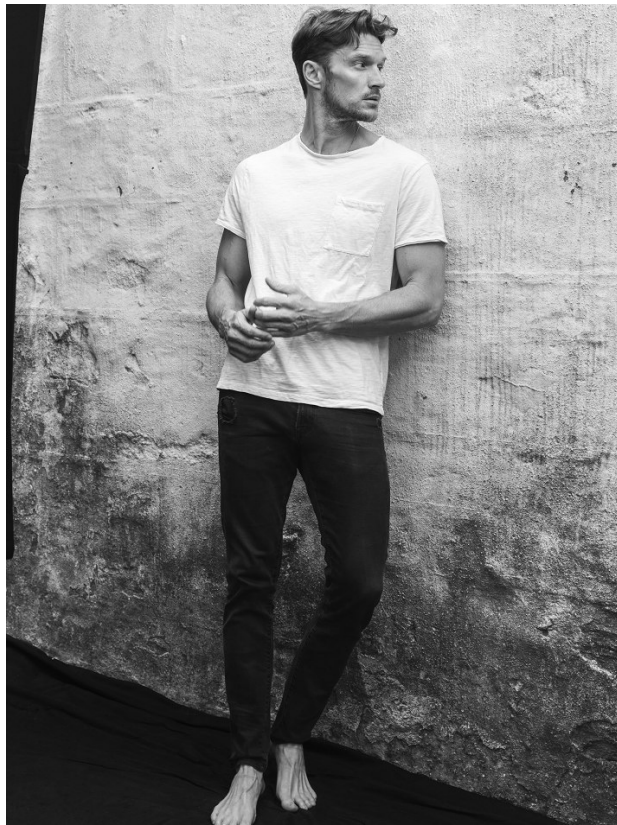

BOSS MODELS

CAPE TOWN

SHAUN DE WET

Height: 188cm Chest: 98cm Waist: 79cm Suit: 38.5 R Shoe: 10.5 UK Hair: Blonde Eyes: Blue

BOSS MODELS

CAPE TOWN

SHAUN DE WET

Height: 188cm Chest: 98cm Waist: 79cm Suit: 38.5 R Shoe: 10.5 UK Hair: Blonde Eyes: Blue

BOSS MODELS

CAPE TOWN

Massimo Dutti

SHAUN DE WET

Height: 188cm Chest: 98cm Waist: 79cm Suit: 38.5 R Shoe: 10.5 UK Hair: Blonde Eyes: Blue

BOSS MODELS

CAPE TOWN

7

SHAUN DE WET

Height: 188cm Chest: 98cm Waist: 79cm Suit: 38.5 R Shoe: 10.5 UK Hair: Blonde Eyes: Blue

BOSS MODELS

CAPE TOWN

SHAUN DE WET

Height: 188cm Chest: 98cm Waist: 79cm Suit: 38.5 R Shoe: 10.5 UK Hair: Blonde Eyes: Blue