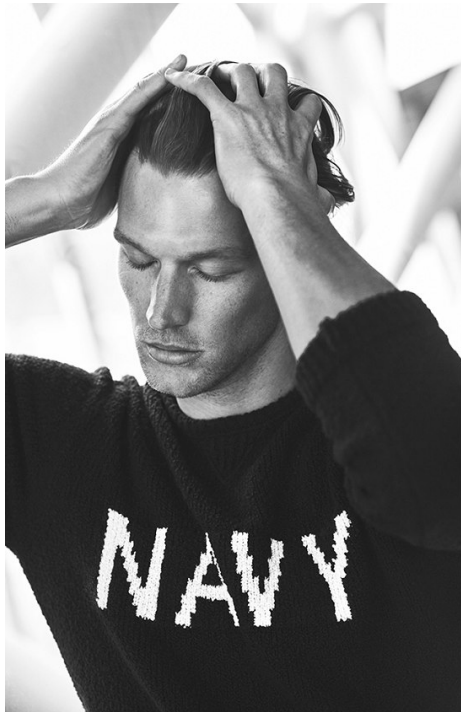

BOSS MODELS

CAPE TOWN

SHAUN DE WET

Height: 188cm Chest: 98cm Waist: 79cm Suit: 38.5 R Shoe: 10.5 UK Hair: Blonde Eyes: Blue