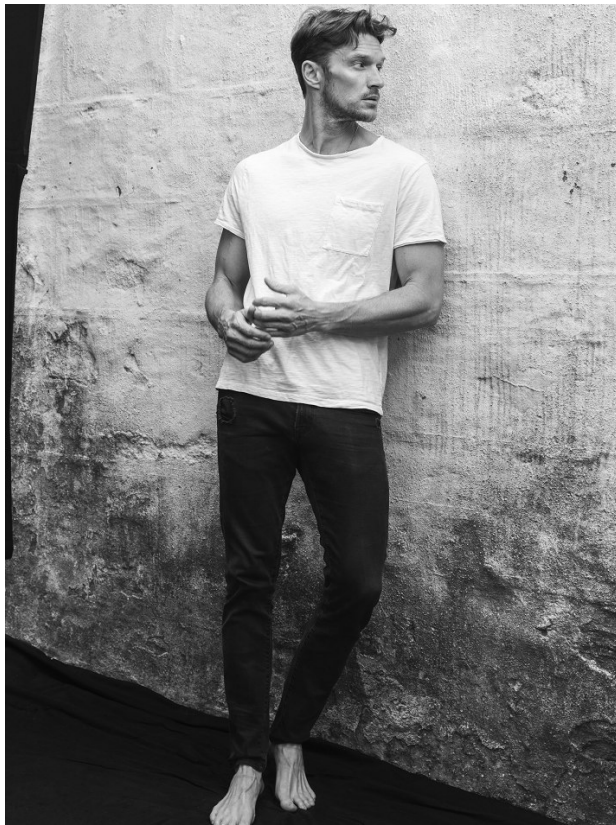

# BOSS MODELS

CAPE TOWN

## SHAUN DE WET

Height: 188cm Chest: 98cm Waist: 79cm Suit: 38.5 R Shoe: 10.5 UK Hair: Blonde Eyes: Blue

# BOSS MODELS

CAPE TOWN

SHAUN DE WET

Height: 188cm Chest: 98cm Waist: 79cm Suit: 38.5 R Shoe: 10.5 UK Hair: Blonde Eyes: Blue