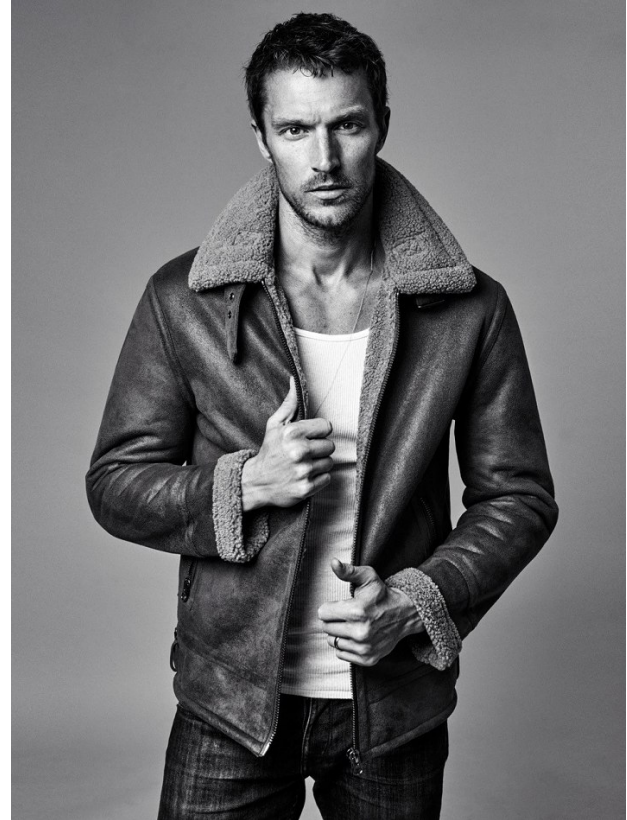

BUSINESS

Links Seite: BOSS Anzug, detailliert: 899,- ETON Hemd 185,-
Dress Set, links: DRYDORN Anzug 499,- YVES Hemd 79,90
Dress Set, rechts: STRELLION Veston e/Mic'N' Matche 449,-
Hemd 119,- Hose e/Mic'N' Matche 179,- Krawatte 79,90

SHAUN DE WET

Height: 188cm Chest: 98cm Waist: 79cm Suit: 38.5 R Shoe: 10.5 UK Hair: Blonde Eyes: Blue

BOSS MODELS

CAPE TOWN

SHAUN DE WET

Height: 188cm Chest: 98cm Waist: 79cm Suit: 38.5 R Shoe: 10.5 UK Hair: Blonde Eyes: Blue

BOSS MODELS

CAPE TOWN

SHAUN DE WET

Height: 188cm Chest: 98cm Waist: 79cm Suit: 38.5 R Shoe: 10.5 UK Hair: Blonde Eyes: Blue

BOSS MODELS

CAPE TOWN

J BRAND
JBRANDJEANS.COM

SHAUN DE WET