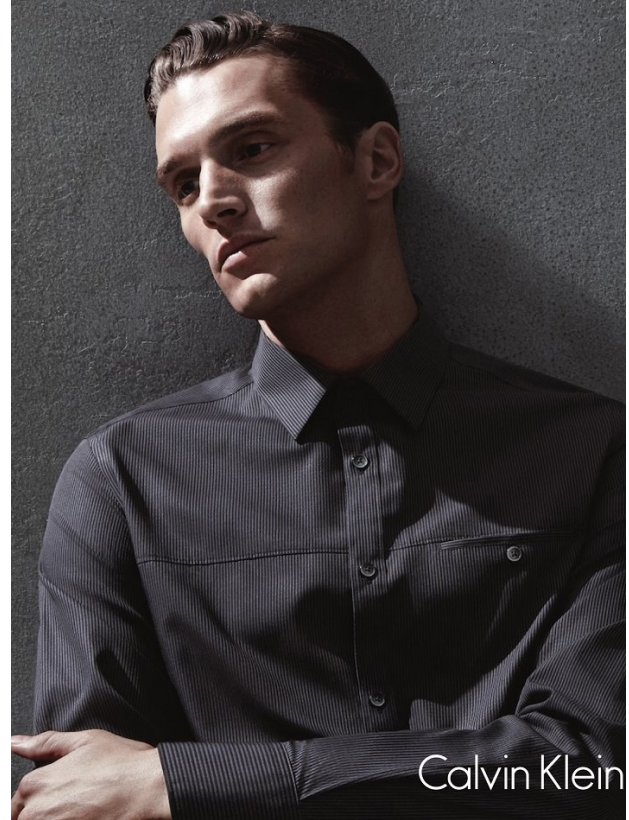

BOSS MODELS

CAPE TOWN

SHAUN DE WET

Height: 188cm Chest: 98cm Waist: 79cm Suit: 38.5 R Shoe: 10.5 UK Hair: Blonde Eyes: Blue