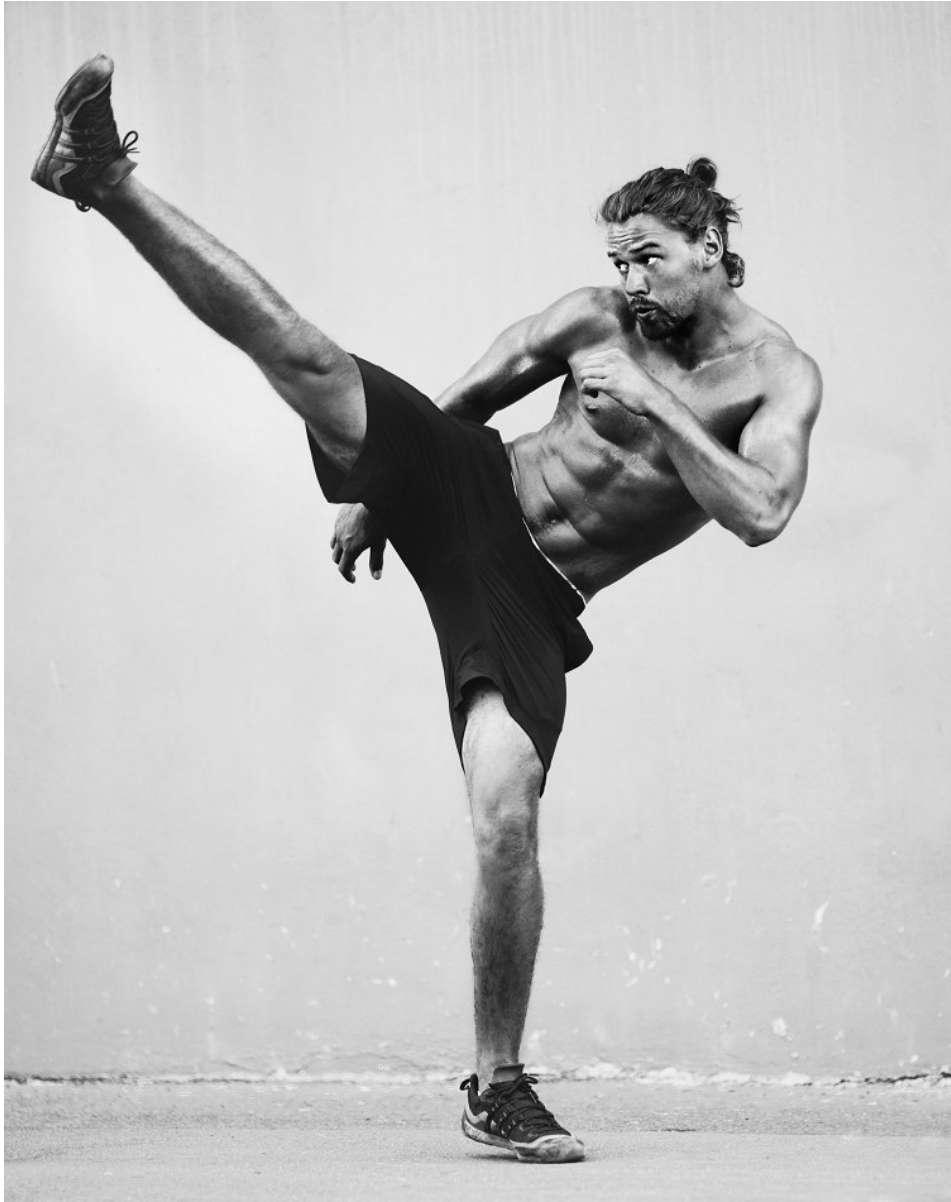

BOSS MODELS

CAPE TOWN

MORGAN GOODALL

Height: 189cm Chest: 108cm Waist: 81cm Suit: 43 L Shoe: 10.5 UK Hair: Light Brown Eyes: Brown

BOSS MODELS

CAPE TOWN

MORGAN GOODALL

Height: 189cm Chest: 108cm Waist: 81cm Suit: 43 L Shoe: 10.5 UK Hair: Light Brown Eyes: Brown