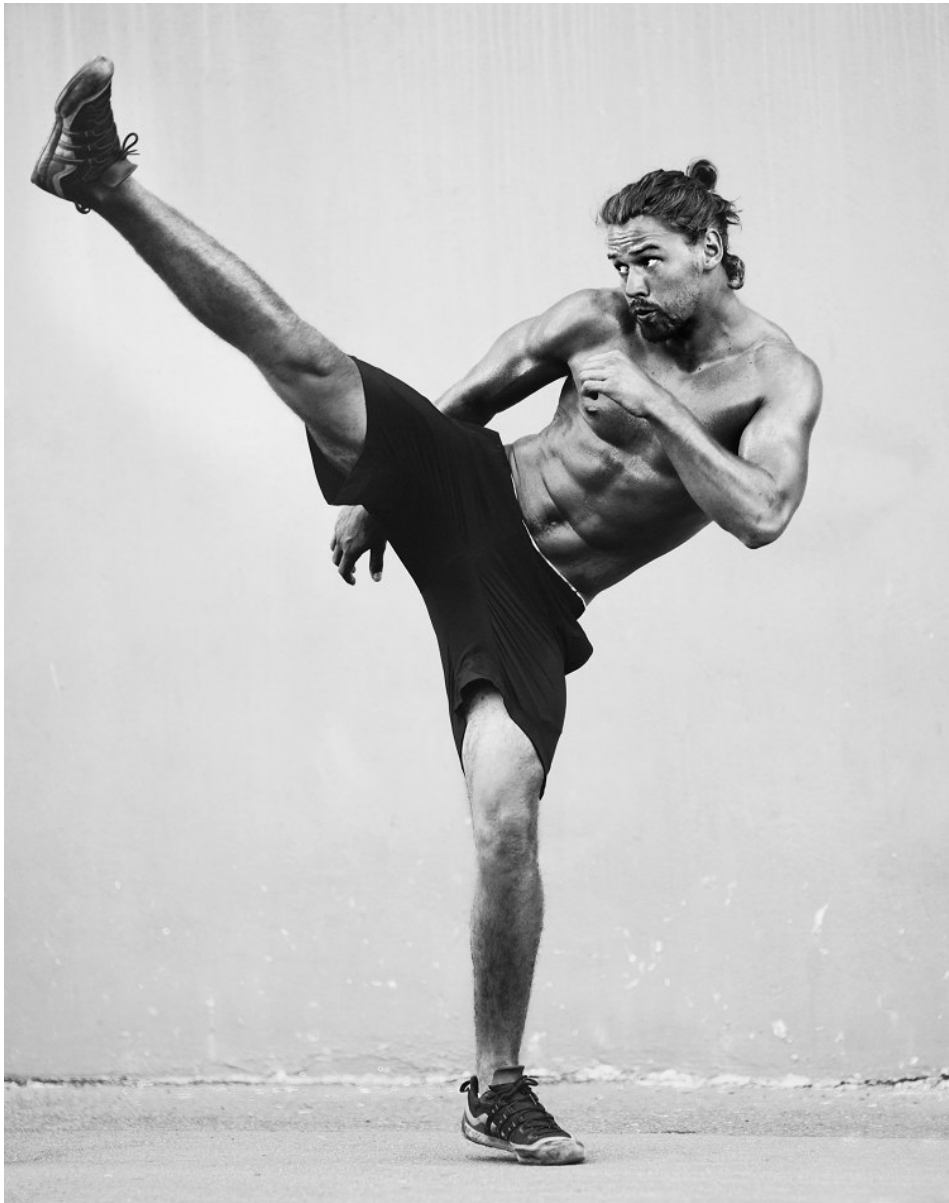

BOSS MODELS

CAPE TOWN

MORGAN GOODALL

Height: 189cm Chest: 108cm Waist: 81cm Suit: 43 L Shoe: 10.5 UK Hair: Light Brown Eyes: Brown

BOSS MODELS

CAPE TOWN

MORGAN GOODALL

Height: 189cm Chest: 108cm Waist: 81cm Suit: 43 L Shoe: 10.5 UK Hair: Light Brown Eyes: Brown