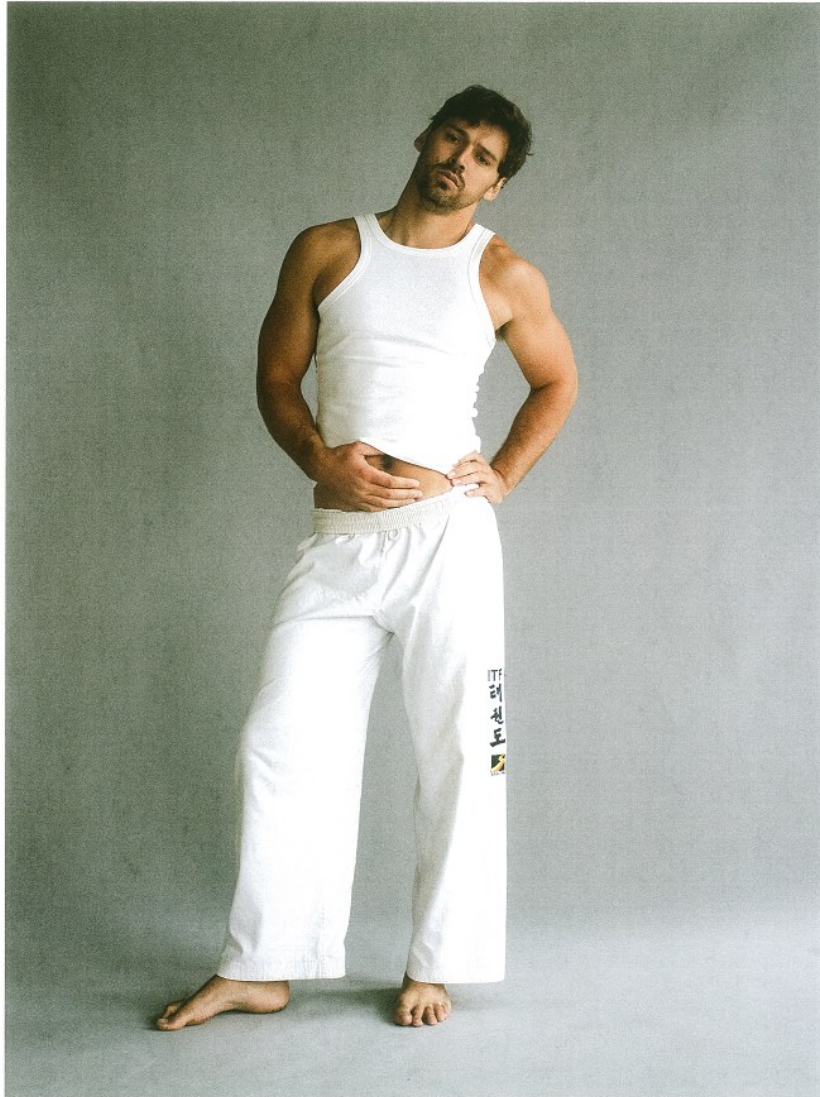

BOSS MODELS

CAPE TOWN

MORGAN GOODALL

Height: 189cm Chest: 108cm Waist: 81cm Suit: 43 L Shoe: 10.5 UK Hair: Light Brown Eyes: Brown

BOSS MODELS

CAPE TOWN

MORGAN GOODALL

Height: 189cm Chest: 108cm Waist: 81cm Suit: 43 L Shoe: 10.5 UK Hair: Light Brown Eyes: Brown