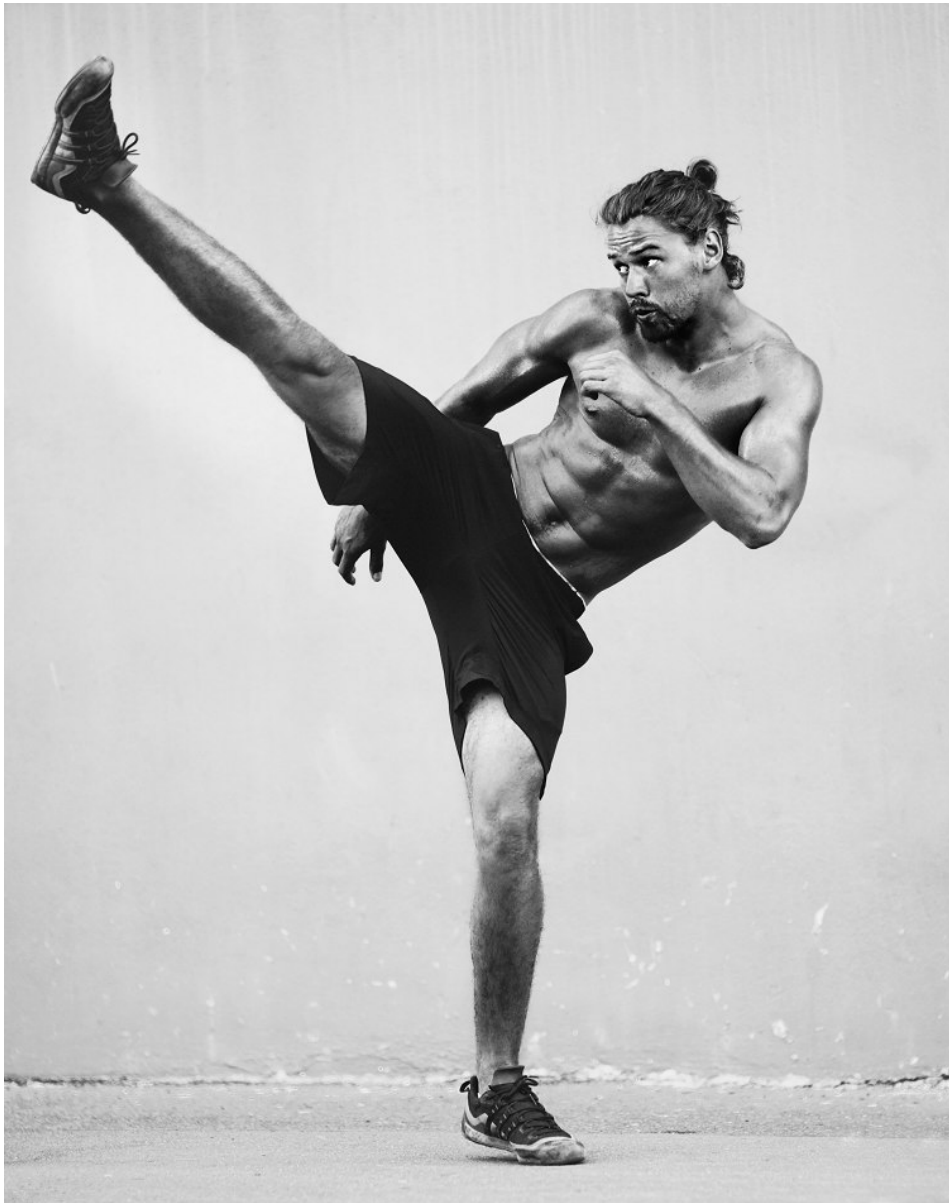

MORGAN GOODALL

BOSS MODELS

CAPE TOWN

MORGAN GOODALL

Height: 189cm Chest: 108cm Waist: 81cm Suit: 43 L Shoe: 10.5 UK Hair: Light Brown Eyes: Brown