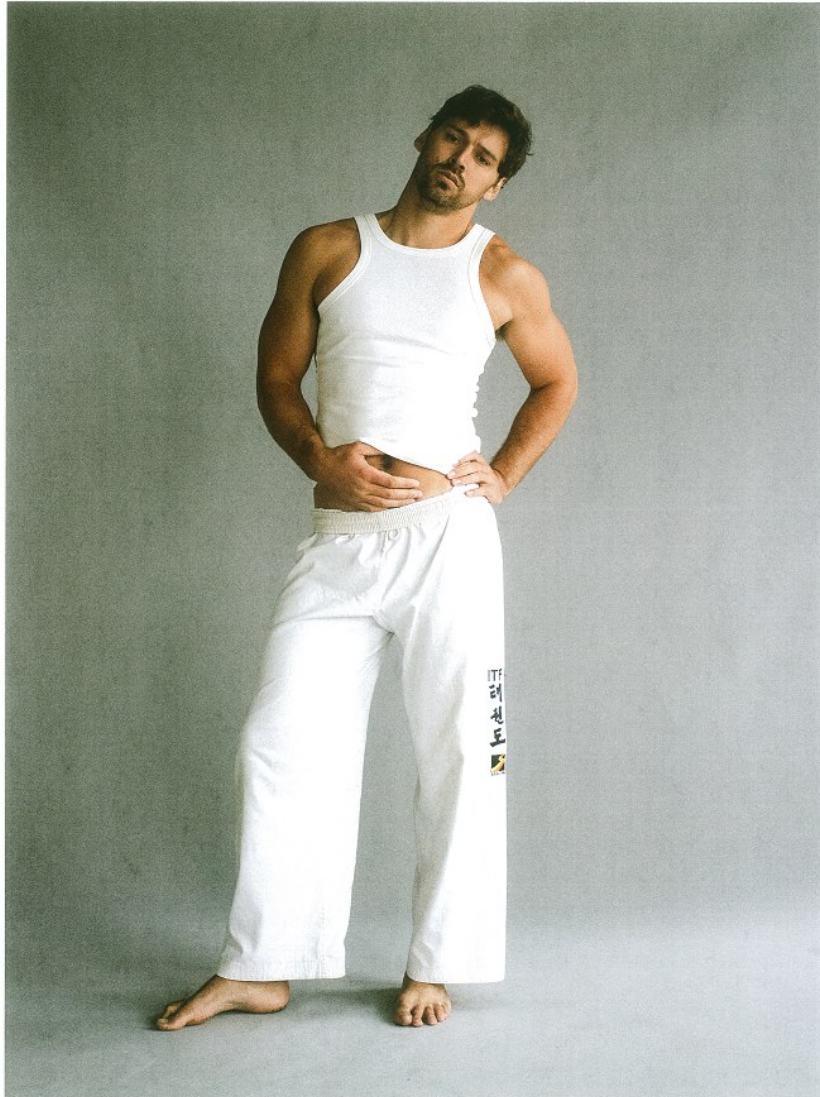

BOSS MODELS

CAPE TOWN

Height: 189cm Chest: 108cm Waist: 81cm Suit: 43 L Shoe: 10.5 UK Hair: Light Brown Eyes: Brown