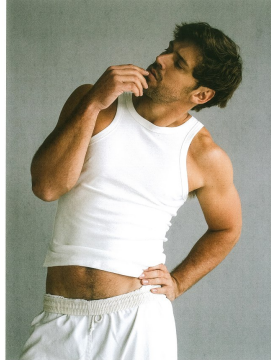

BOSS MODELS

CAPE TOWN

MORGAN GOODALL

Height: 189cm Chest: 108cm Waist: 81cm Suit: 43 L Shoe: 10.5 UK Hair: Light Brown Eyes: Brown

BOSS MODELS

CAPE TOWN

MORGAN GOODALL

Height: 189cm Chest: 108cm Waist: 81cm Suit: 43 L Shoe: 10.5 UK Hair: Light Brown Eyes: Brown