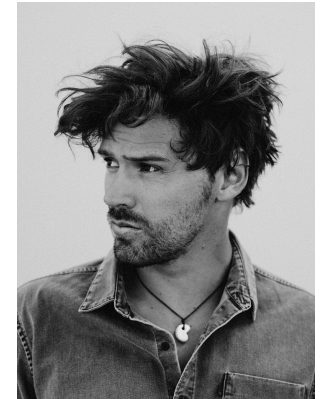

BOSS MODELS

CAPE TOWN

MORGAN GOODALL

Height: 189cm Chest: 108cm Waist: 81cm Suit: 43 L Shoe: 10.5 UK Hair: Light Brown Eyes: Brown

BOSS MODELS

CAPE TOWN

MORGAN GOODALL

Height: 189cm Chest: 108cm Waist: 81cm Suit: 43 L Shoe: 10.5 UK Hair: Light Brown Eyes: Brown