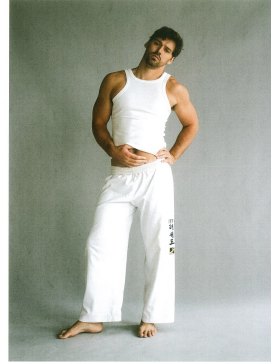

BOSS MODELS

CAPE TOWN

MORGAN GOODALL

Height: 189cm Chest: 108cm Waist: 81cm Suit: 43 L Shoe: 10.5 UK Hair: Light Brown Eyes: Brown

BOSS MODELS

CAPE TOWN

MORGAN GOODALL

Height: 189cm Chest: 108cm Waist: 81cm Suit: 43 L Shoe: 10.5 UK Hair: Light Brown Eyes: Brown

BOSS MODELS

CAPE TOWN

MORGAN GOODALL

Height: 189cm Chest: 108cm Waist: 81cm Suit: 43 L Shoe: 10.5 UK Hair: Light Brown Eyes: Brown