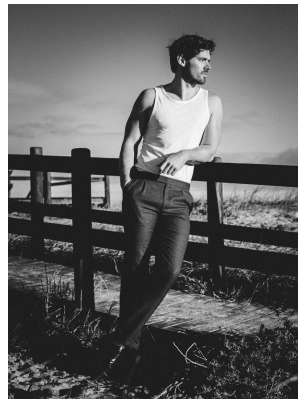

BOSS MODELS

CAPE TOWN

MORGAN GOODALL

Height: 189cm Chest: 108cm Waist: 81cm Suit: 43 L Shoe: 10.5 UK Hair: Light Brown Eyes: Brown

BOSS MODELS

CAPE TOWN

MORGAN GOODALL

Height: 189cm Chest: 108cm Waist: 81cm Suit: 43 L Shoe: 10.5 UK Hair: Light Brown Eyes: Brown

BOSS MODELS

CAPE TOWN

MORGAN GOODALL

Height: 189cm Chest: 108cm Waist: 81cm Suit: 43 L Shoe: 10.5 UK Hair: Light Brown Eyes: Brown