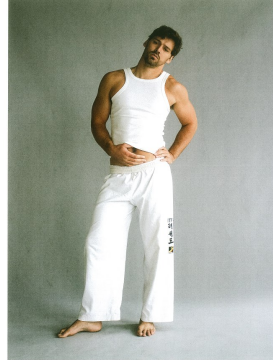

BOSS MODELS

CAPE TOWN

MORGAN GOODALL

Height: 189cm Chest: 108cm Waist: 81cm Suit: 43 L Shoe: 10.5 UK Hair: Light Brown Eyes: Brown

BOSS MODELS

CAPE TOWN

MORGAN GOODALL

Height: 189cm Chest: 108cm Waist: 81cm Suit: 43 L Shoe: 10.5 UK Hair: Light Brown Eyes: Brown