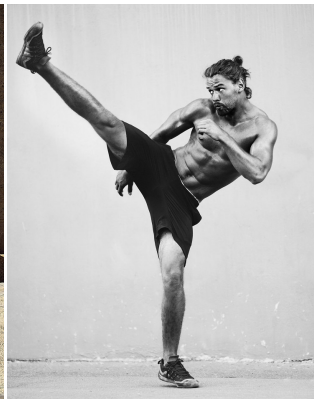

BOSS MODELS

CAPE TOWN

MORGAN GOODALL

Height: 189cm Chest: 108cm Waist: 81cm Suit: 43 L Shoe: 10.5 UK Hair: Light Brown Eyes: Brown

BOSS MODELS

CAPE TOWN

MORGAN GOODALL

Height: 189cm Chest: 108cm Waist: 81cm Suit: 43 L Shoe: 10.5 UK Hair: Light Brown Eyes: Brown

BOSS MODELS

CAPE TOWN

MORGAN GOODALL

Height: 189cm Chest: 108cm Waist: 81cm Suit: 43 L Shoe: 10.5 UK Hair: Light Brown Eyes: Brown