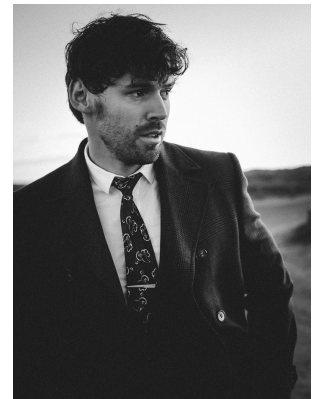

BOSS MODELS

CAPE TOWN

MORGAN GOODALL

Height: 189cm Chest: 108cm Waist: 81cm Suit: 43 L Shoe: 10.5 UK Hair: Light Brown Eyes: Brown

BOSS MODELS

CAPE TOWN

MORGAN GOODALL

Height: 189cm Chest: 108cm Waist: 81cm Suit: 43 L Shoe: 10.5 UK Hair: Light Brown Eyes: Brown

BOSS MODELS

CAPE TOWN

MORGAN GOODALL

Height: 189cm Chest: 108cm Waist: 81cm Suit: 43 L Shoe: 10.5 UK Hair: Light Brown Eyes: Brown