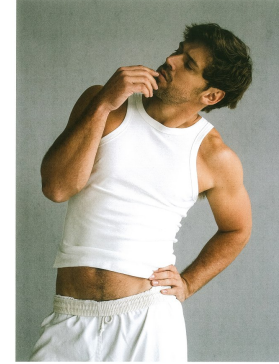

BOSS MODELS

CAPE TOWN

MORGAN GOODALL

Height: 189cm Chest: 108cm Waist: 81cm Suit: 43 L Shoe: 10.5 UK Hair: Light Brown Eyes: Brown

BOSS MODELS

CAPE TOWN

MORGAN GOODALL

Height: 189cm Chest: 108cm Waist: 81cm Suit: 43 L Shoe: 10.5 UK Hair: Light Brown Eyes: Brown

BOSS MODELS

CAPE TOWN

MORGAN GOODALL

Height: 189cm Chest: 108cm Waist: 81cm Suit: 43 L Shoe: 10.5 UK Hair: Light Brown Eyes: Brown