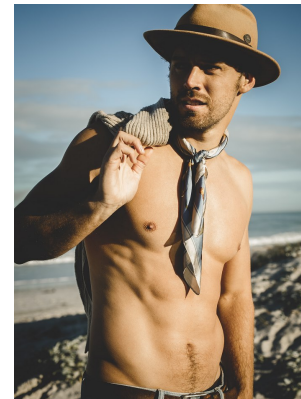

BOSS MODELS

CAPE TOWN

MORGAN GOODALL

Height: 189cm Chest: 108cm Waist: 81cm Suit: 43 L Shoe: 10.5 UK Hair: Light Brown Eyes: Brown

BOSS MODELS

CAPE TOWN

MORGAN GOODALL

Height: 189cm Chest: 108cm Waist: 81cm Suit: 43 L Shoe: 10.5 UK Hair: Light Brown Eyes: Brown