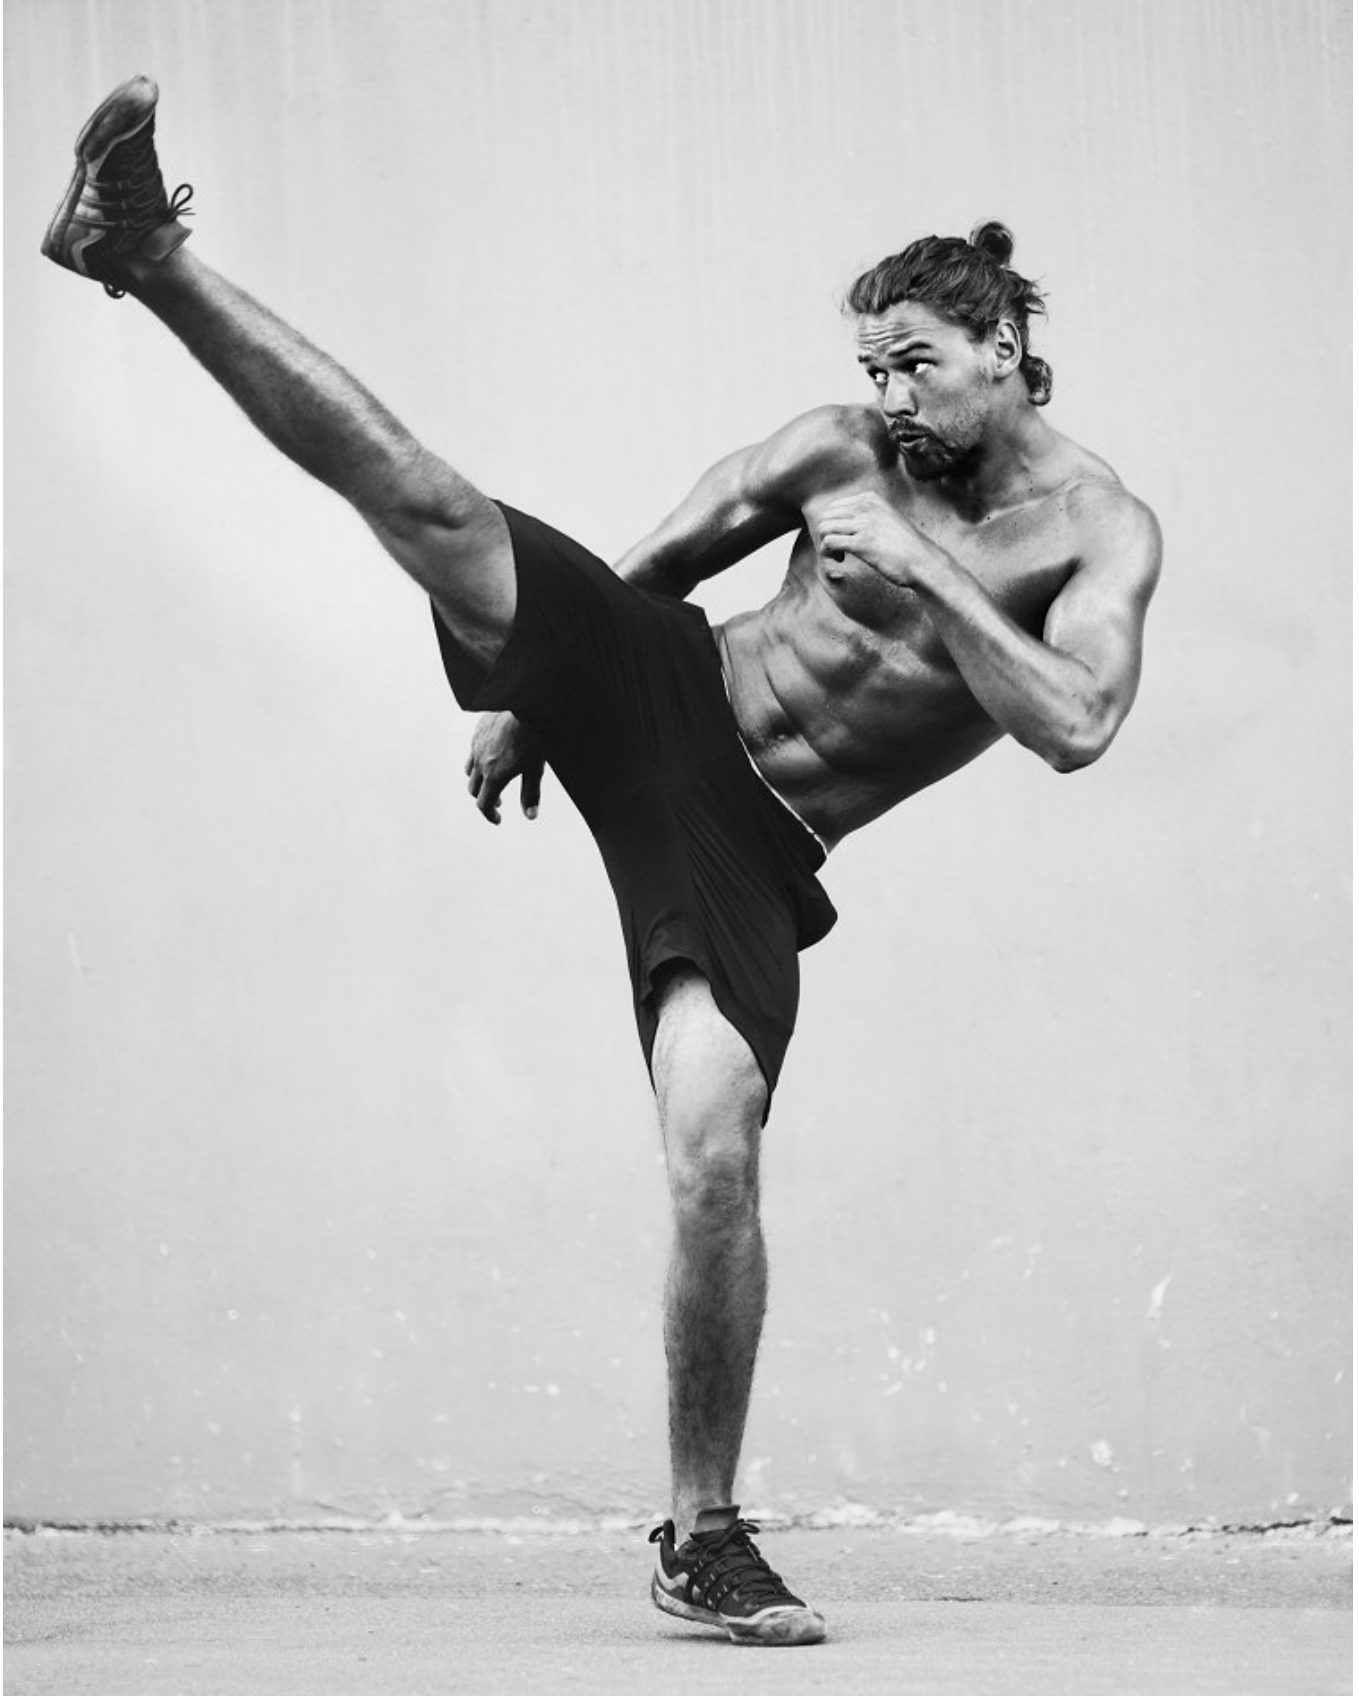

BOSS MODELS

CAPE TOWN

MORGAN GOODALL

Height: 189cm Chest: 108cm Waist: 81cm Suit: 43 L Shoe: 10.5 UK Hair: Light Brown Eyes: Brown

BOSS MODELS

CAPE TOWN

MORGAN GOODALL

Height: 189cm Chest: 108cm Waist: 81cm Suit: 43 L Shoe: 10.5 UK Hair: Light Brown Eyes: Brown