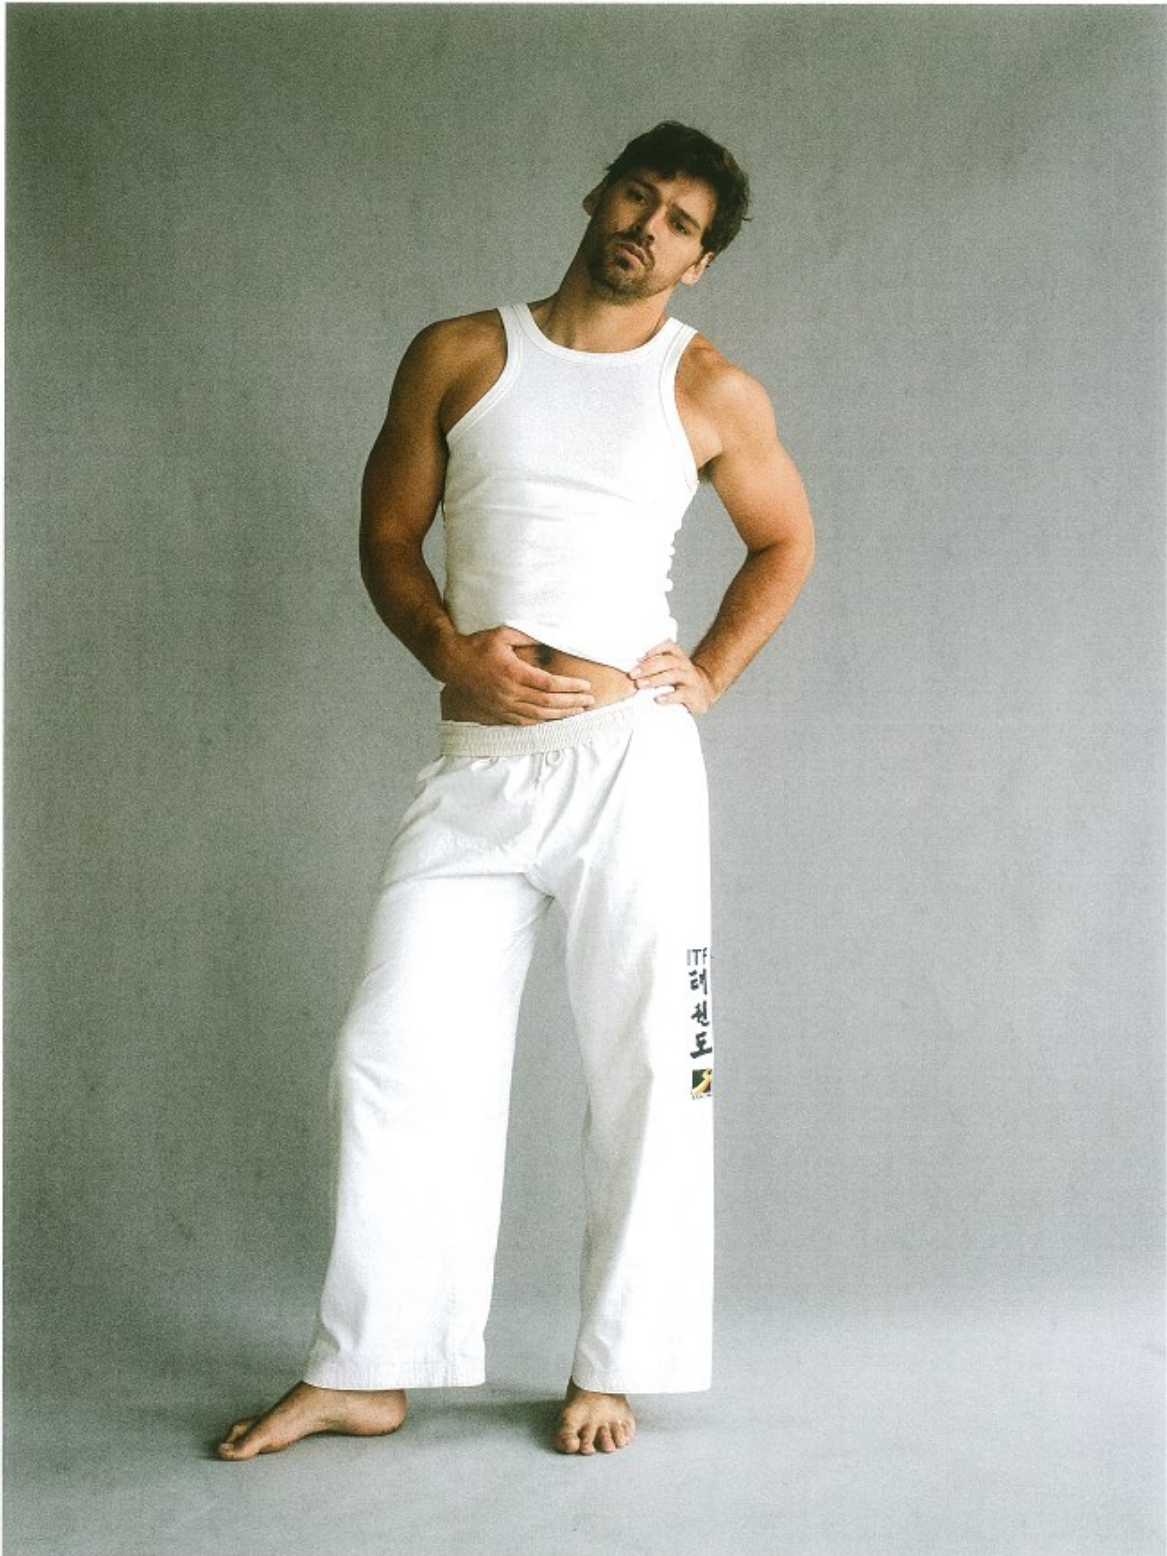

BOSS MODELS

CAPE TOWN

Height: 189cm Chest: 108cm Waist: 81cm Suit: 43 L Shoe: 10.5 UK Hair: Light Brown Eyes: Brown