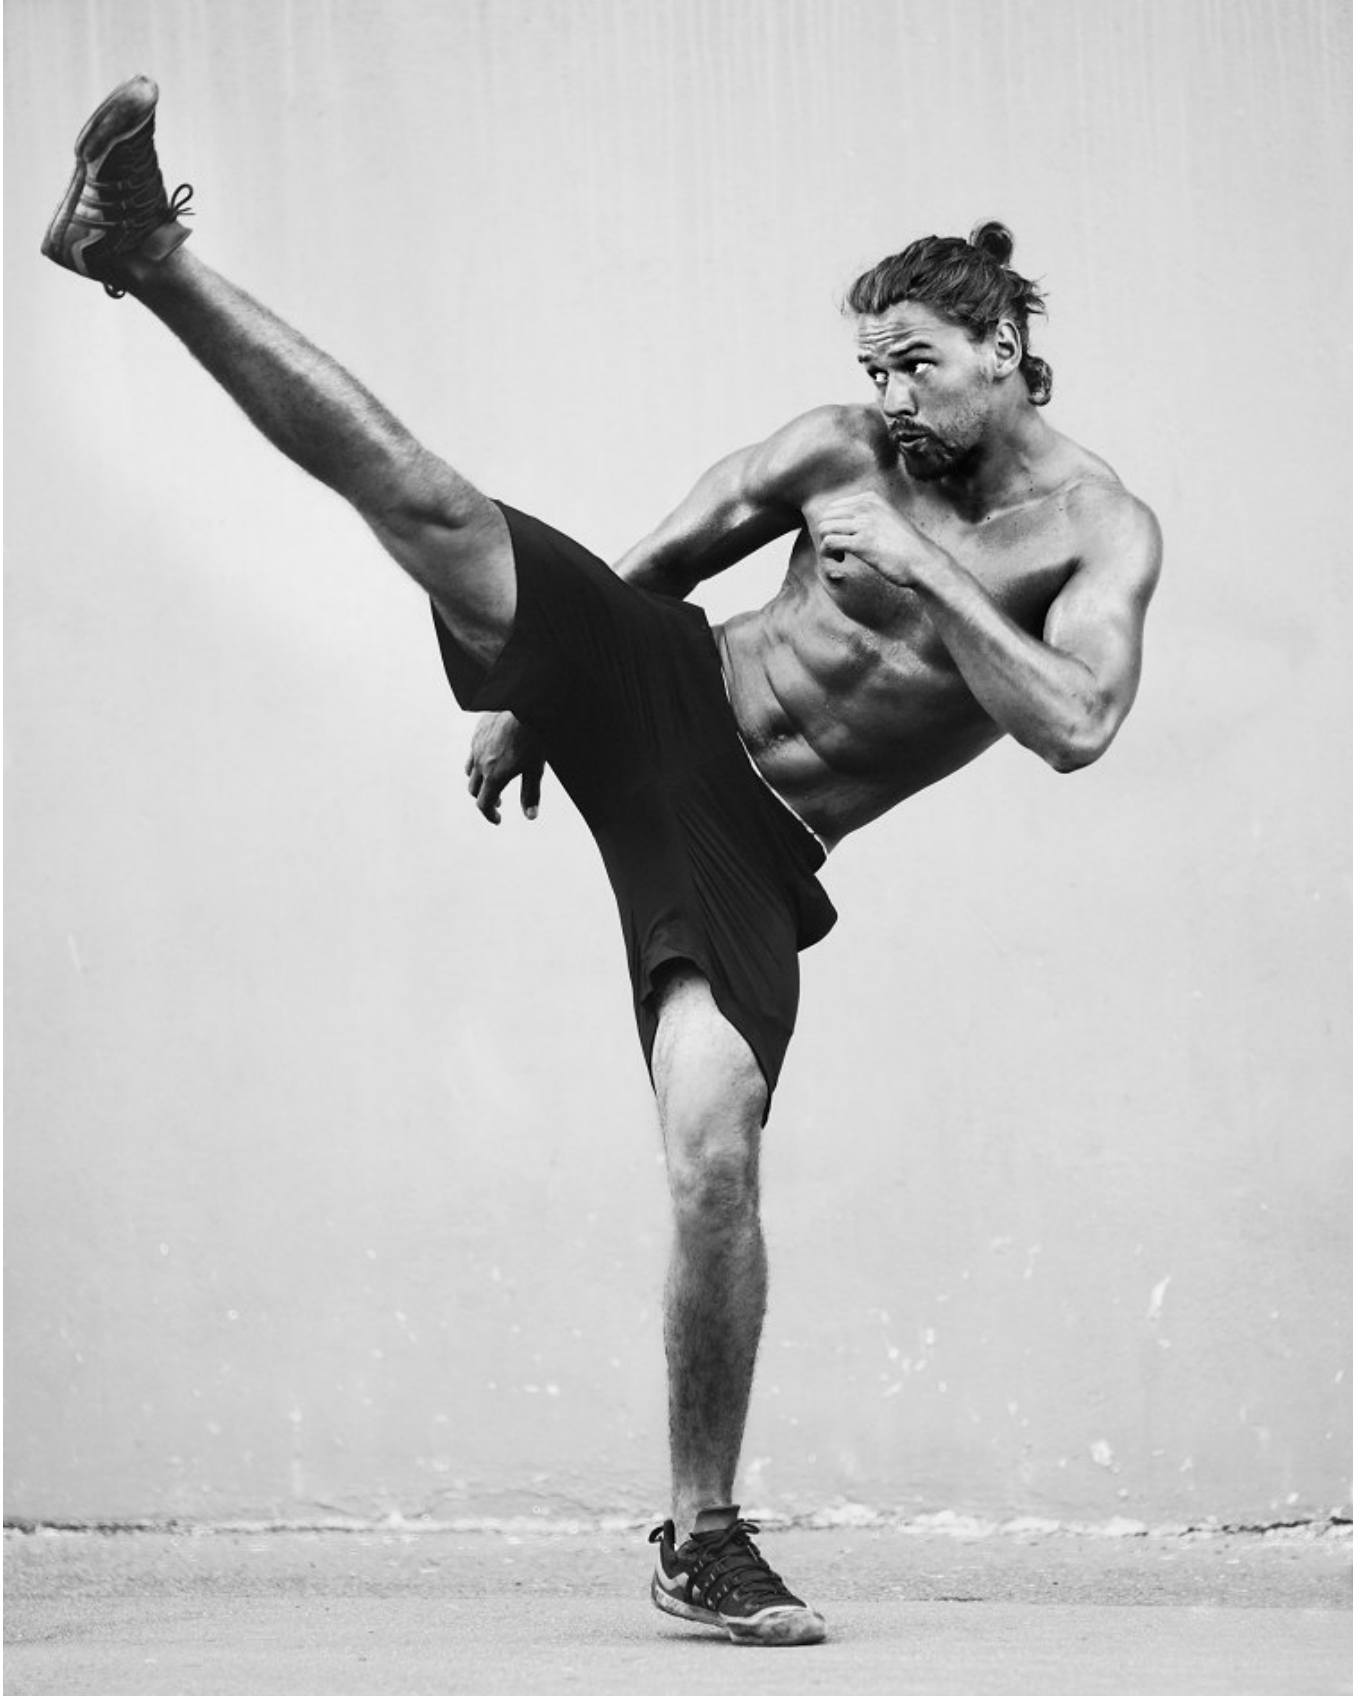

BOSS MODELS

CAPE TOWN

MORGAN GOODALL

Height: 189cm Chest: 108cm Waist: 81cm Suit: 43 L Shoe: 10.5 UK Hair: Light Brown Eyes: Brown