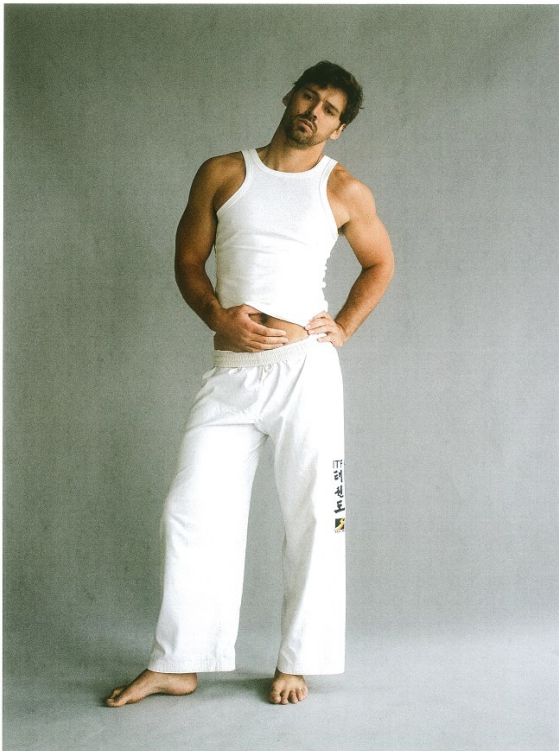

THE
NEXT
LEVEL