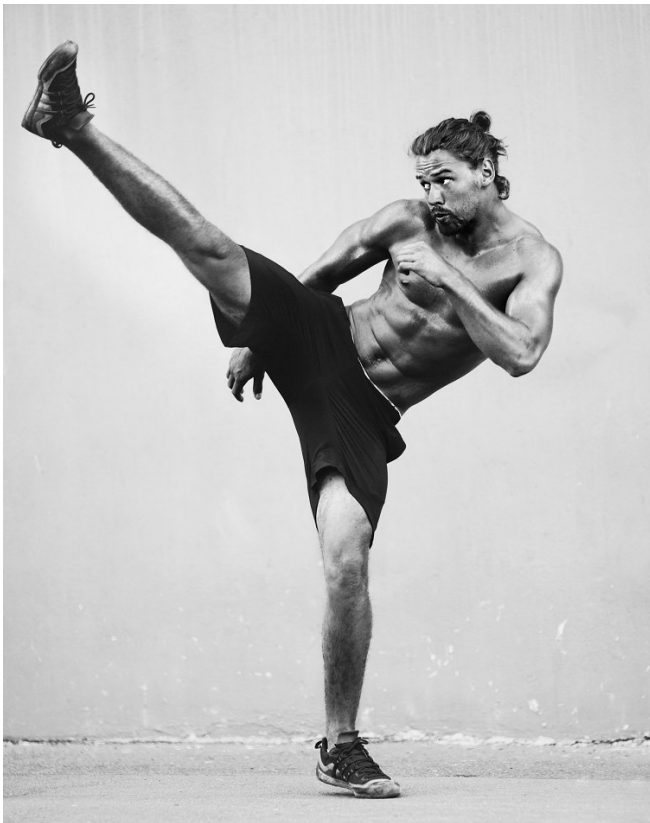

BOSS MODELS

CAPE TOWN

Height: 189cm Chest: 108cm Waist: 81cm Suit: 43 L Shoe: 10.5 UK Hair: Light Brown Eyes: Brown