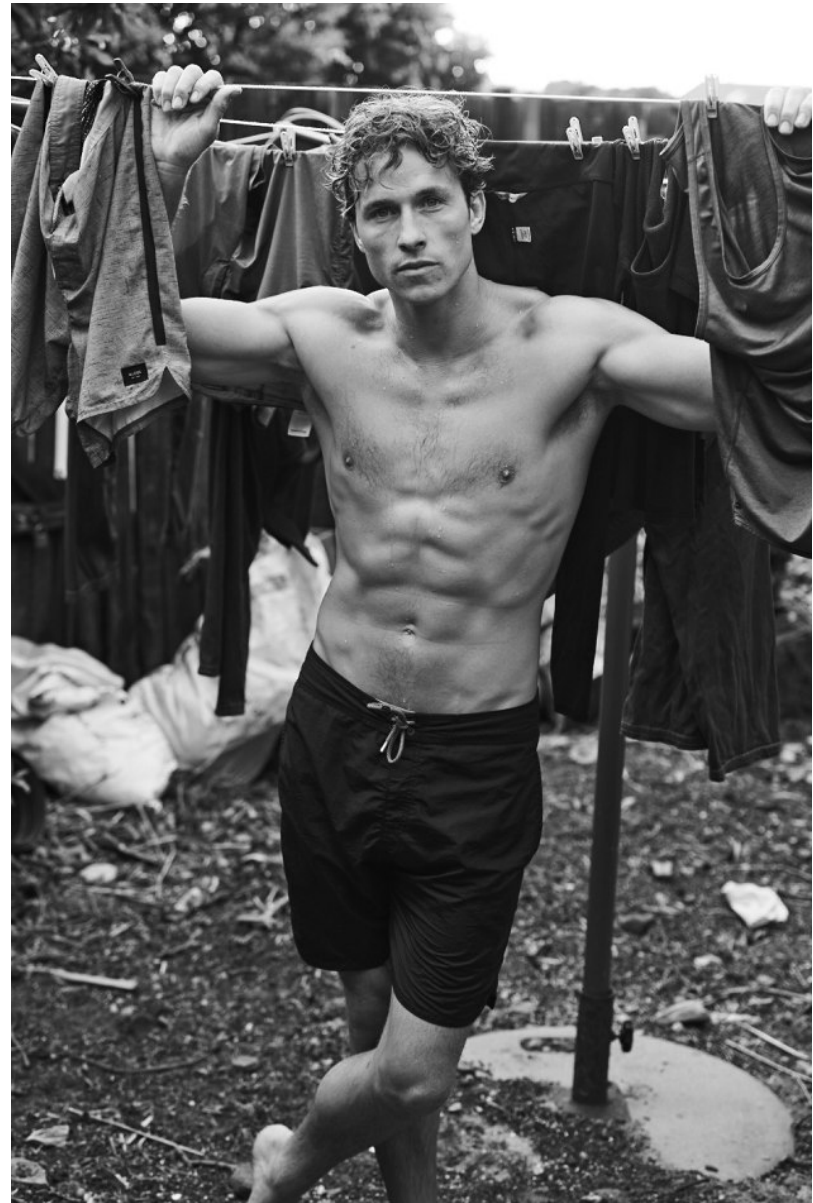

BOSS MODELS

CAPE TOWN

SEBASTIAN SIMONS

Height: 188cm Chest: 102cm Waist: 79cm Suit: 40 R Shoe: 11 UK Hair: Light Brown Eyes: Blue