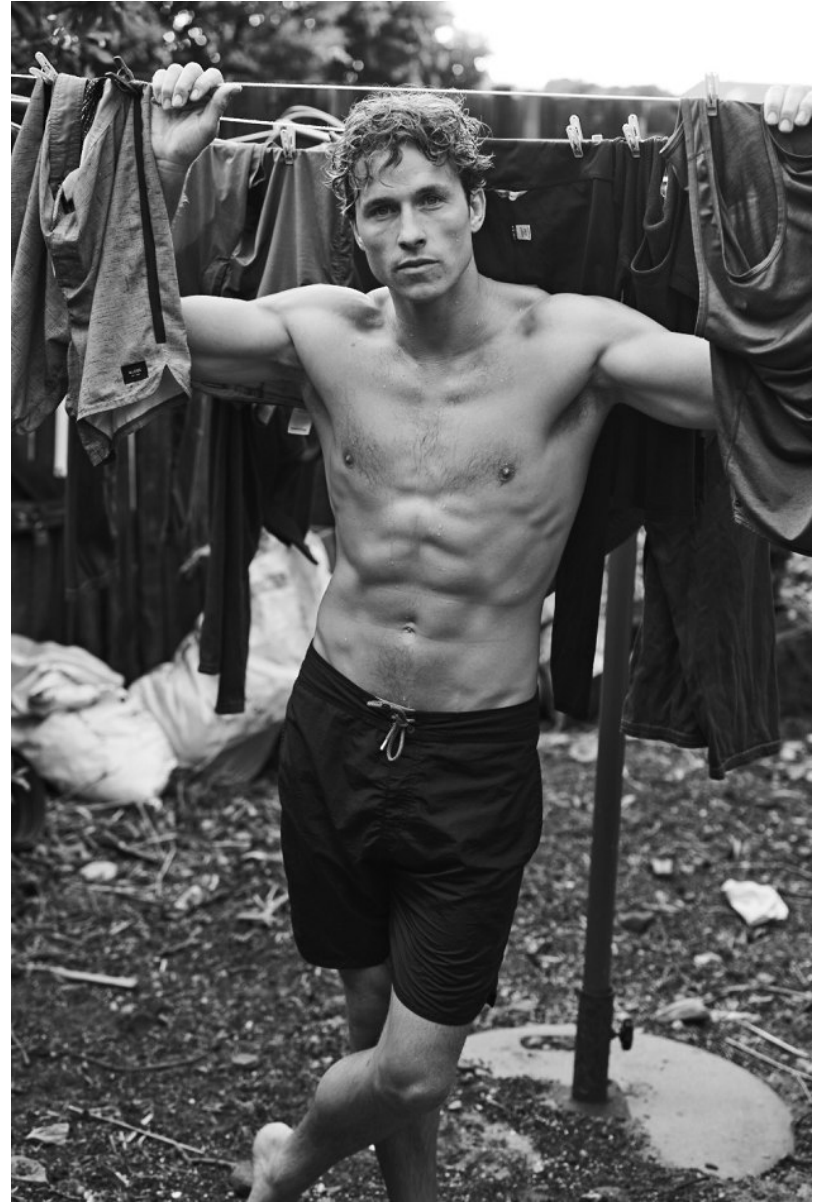

BOSS MODELS

CAPE TOWN

SEBASTIAN SIMONS

Height: 188cm Chest: 102cm Waist: 79cm Suit: 40 R Shoe: 11 UK Hair: Light Brown Eyes: Blue