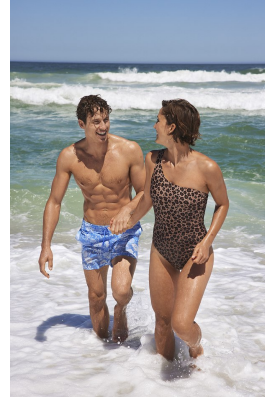

BOSS MODELS

CAPE TOWN

SEBASTIAN SIMONS

Height: 188cm Chest: 102cm Waist: 79cm Suit: 40 R Shoe: 11 UK Hair: Light Brown Eyes: Blue