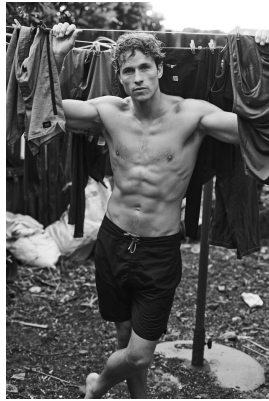

# BOSS MODELS

CAPE TOWN

## SEBASTIAN SIMONS

Height: 188cm Chest: 102cm Waist: 79cm Suit: 40 R Shoe: 11 UK Hair: Light Brown Eyes: Blue