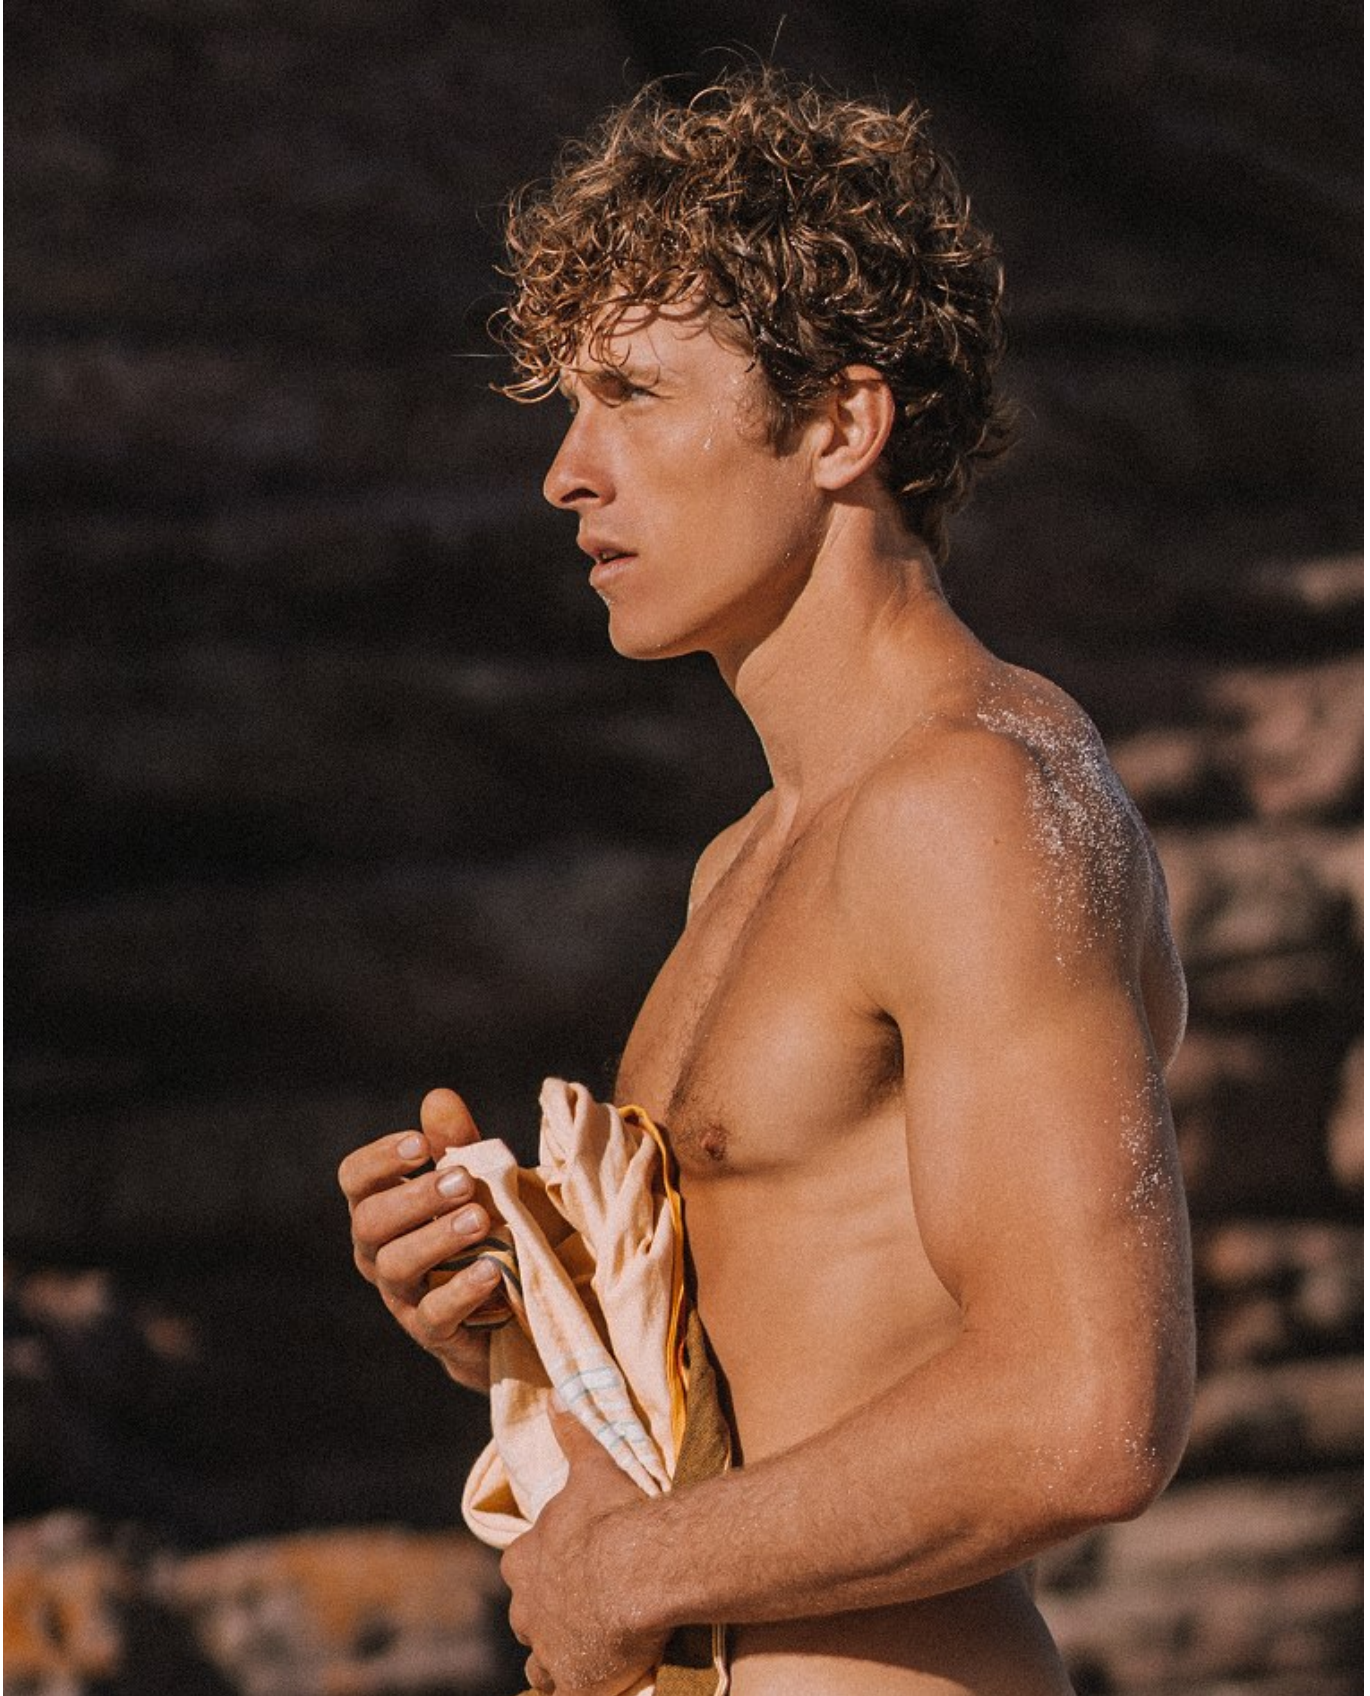

BOSS MODELS

CAPE TOWN

SEBASTIAN SIMONS

Height: 188cm Chest: 102cm Waist: 79cm Suit: 40 R Shoe: 11 UK Hair: Light Brown Eyes: Blue