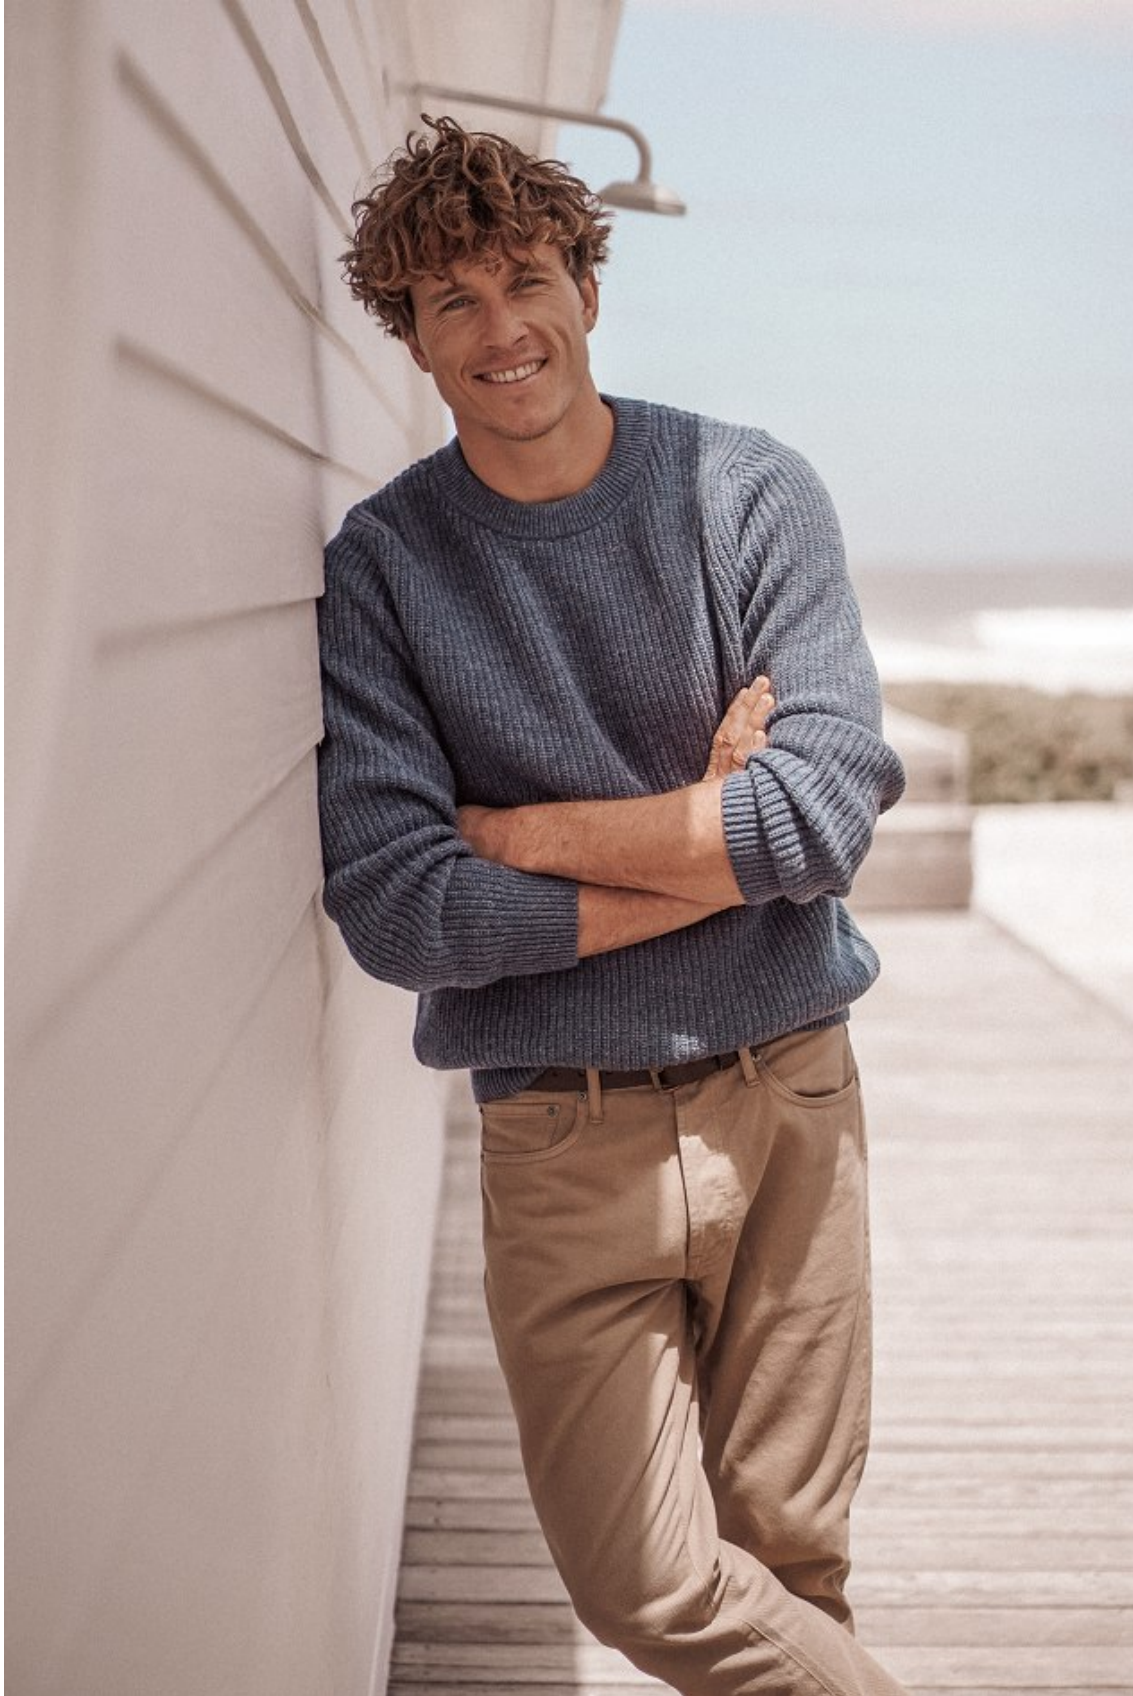

BOSS MODELS

CAPE TOWN

SEBASTIAN SIMONS

Height: 188cm Chest: 101cm Waist: 79cm Suit: 40 R Shoe: 11 UK Hair: Light Brown Eyes: Blue

BOSS MODELS

CAPE TOWN

SEBASTIAN SIMONS

Height: 188cm Chest: 101cm Waist: 79cm Suit: 40 R Shoe: 11 UK Hair: Light Brown Eyes: Blue