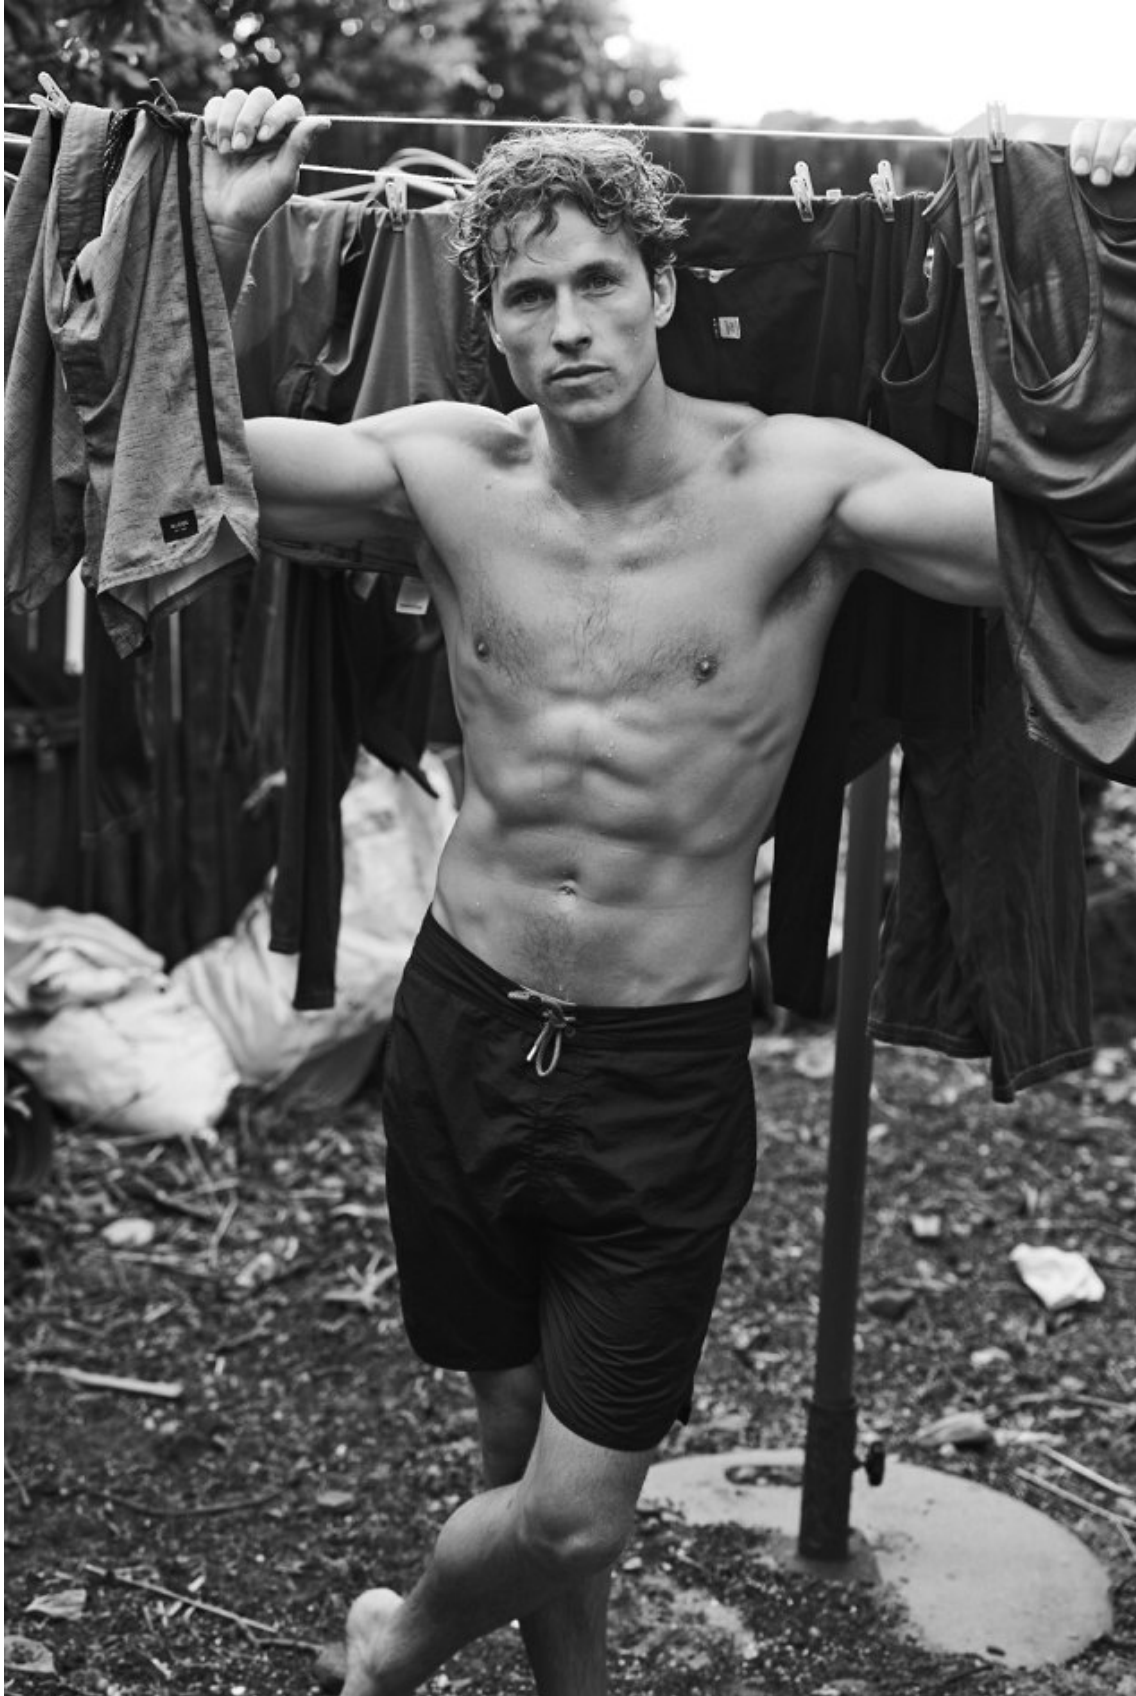

BOSS MODELS

CAPE TOWN

SEBASTIAN SIMONS

Height: 188cm Chest: 101cm Waist: 79cm Suit: 40 R Shoe: 11 UK Hair: Light Brown Eyes: Blue

BOSS MODELS

CAPE TOWN

SEBASTIAN SIMONS

Height: 188cm Chest: 101cm Waist: 79cm Suit: 40 R Shoe: 11 UK Hair: Light Brown Eyes: Blue