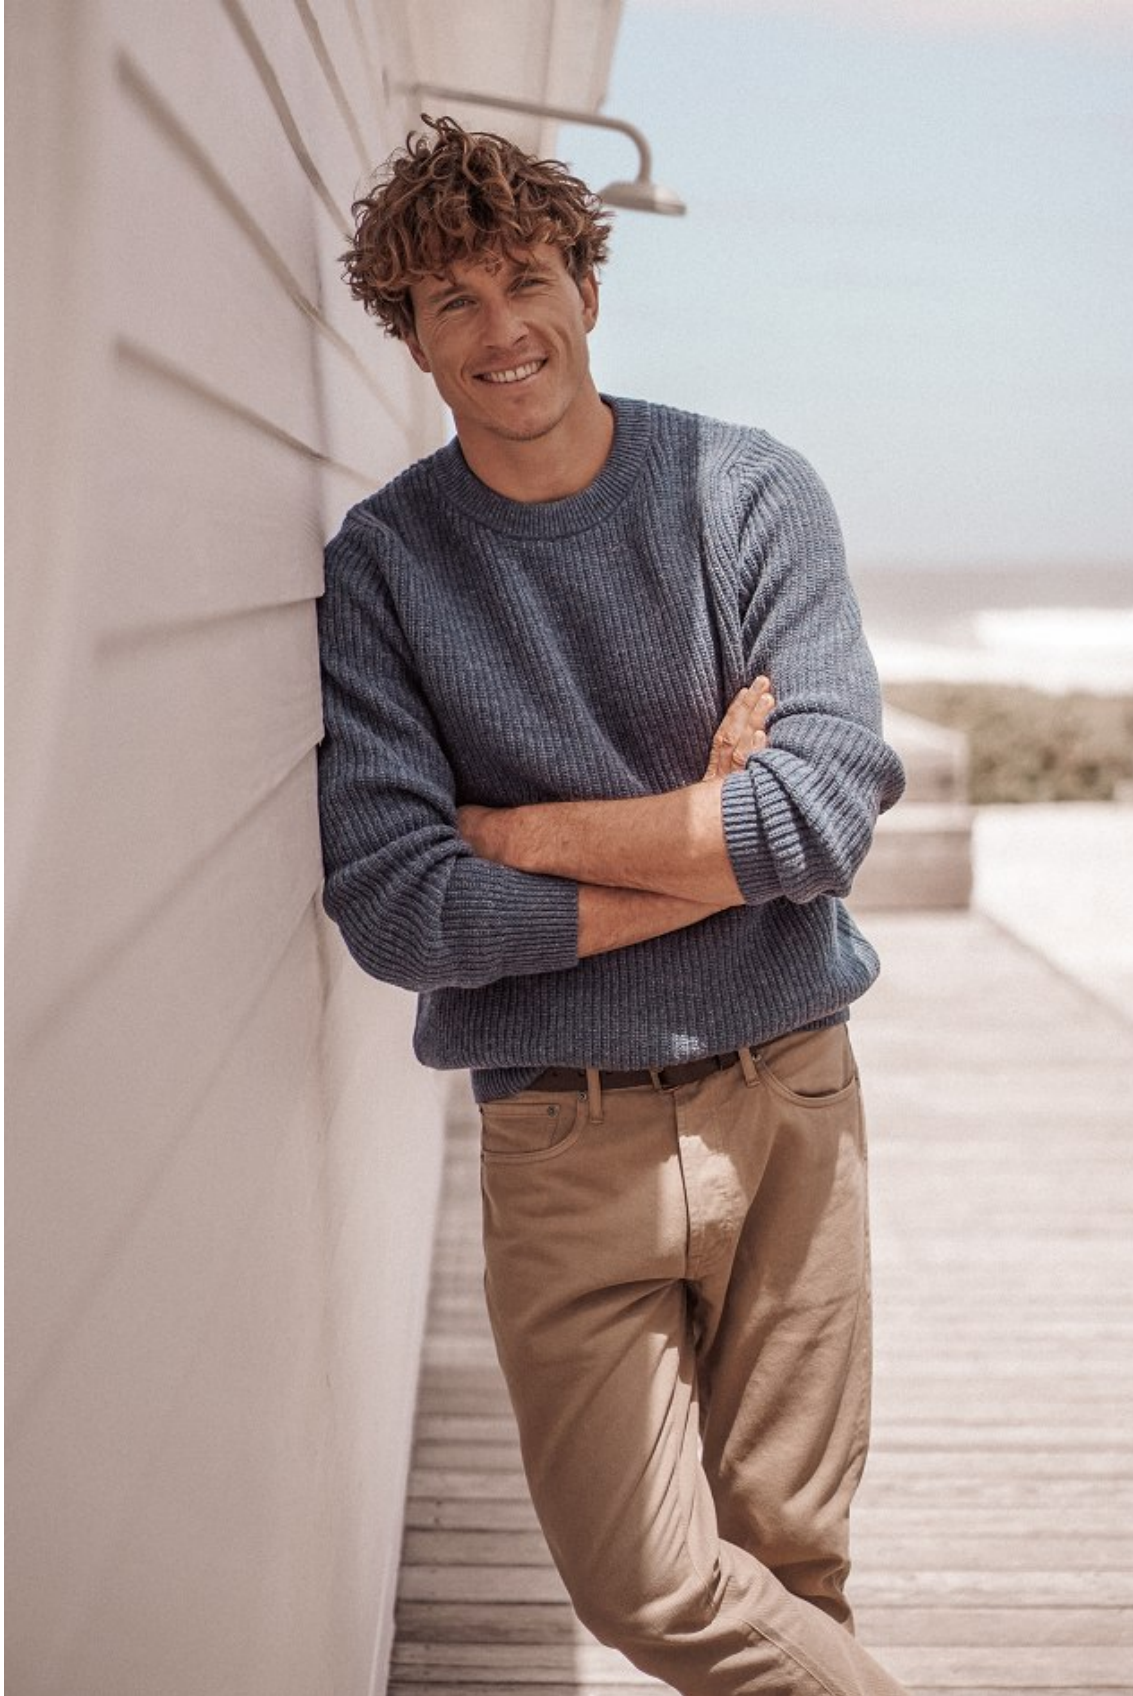

SEBASTIAN SIMONS

BOSS MODELS

CAPE TOWN

SEBASTIAN SIMONS

Height: 188cm Chest: 102cm Waist: 79cm Suit: 40 R Shoe: 11 UK Hair: Light Brown Eyes: Blue