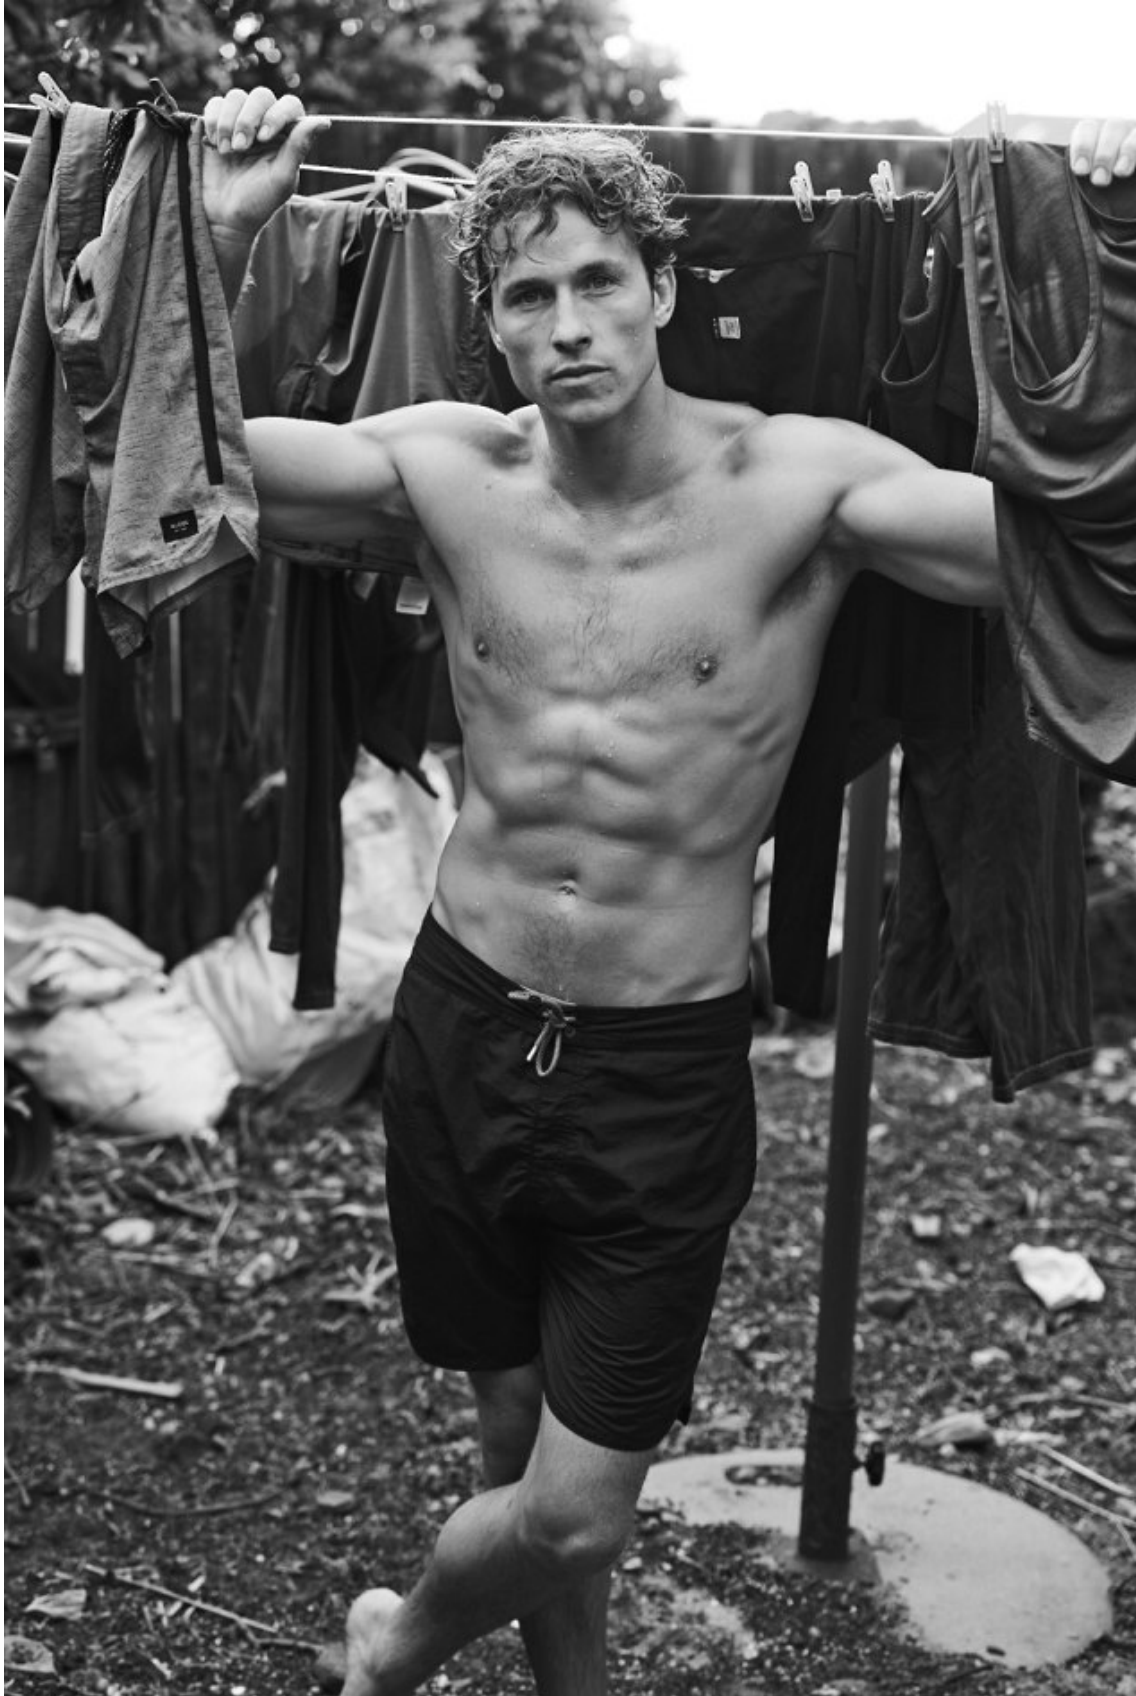

SEBASTIAN SIMONS

BOSS MODELS

CAPE TOWN

SEBASTIAN SIMONS

Height: 188cm Chest: 102cm Waist: 79cm Suit: 40 R Shoe: 11 UK Hair: Light Brown Eyes: Blue