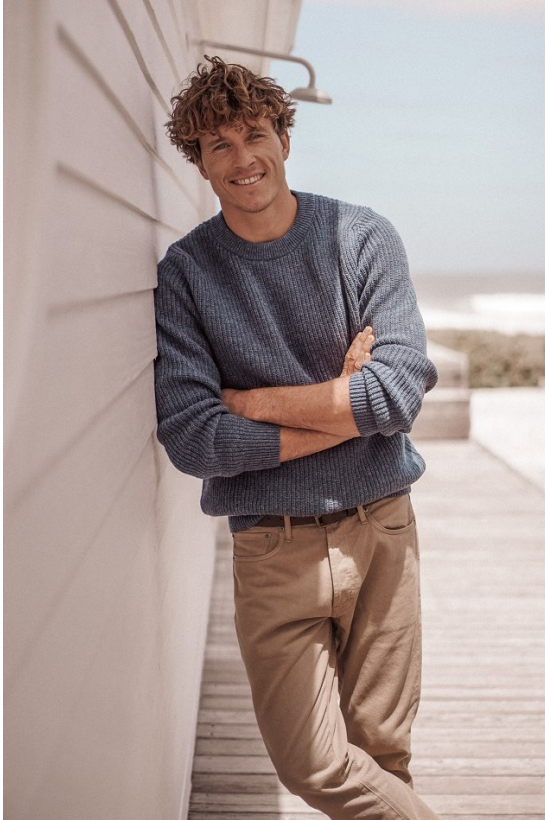

BOSS MODELS

CAPE TOWN

SEBASTIAN SIMONS

Height: 188cm Chest: 101cm Waist: 79cm Suit: 40 R Shoe: 11 UK Hair: Light Brown Eyes: Blue