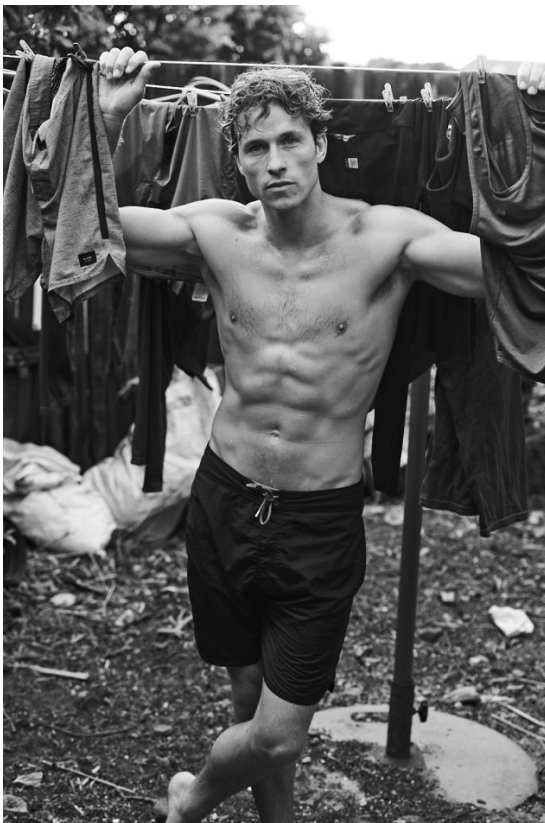

BOSS MODELS

CAPE TOWN

SEBASTIAN SIMONS

Height: 188cm Chest: 101cm Waist: 79cm Suit: 40 R Shoe: 11 UK Hair: Light Brown Eyes: Blue

BOSS MODELS

CAPE TOWN

SEBASTIAN SIMONS

Height: 188cm Chest: 101cm Waist: 79cm Suit: 40 R Shoe: 11 UK Hair: Light Brown Eyes: Blue