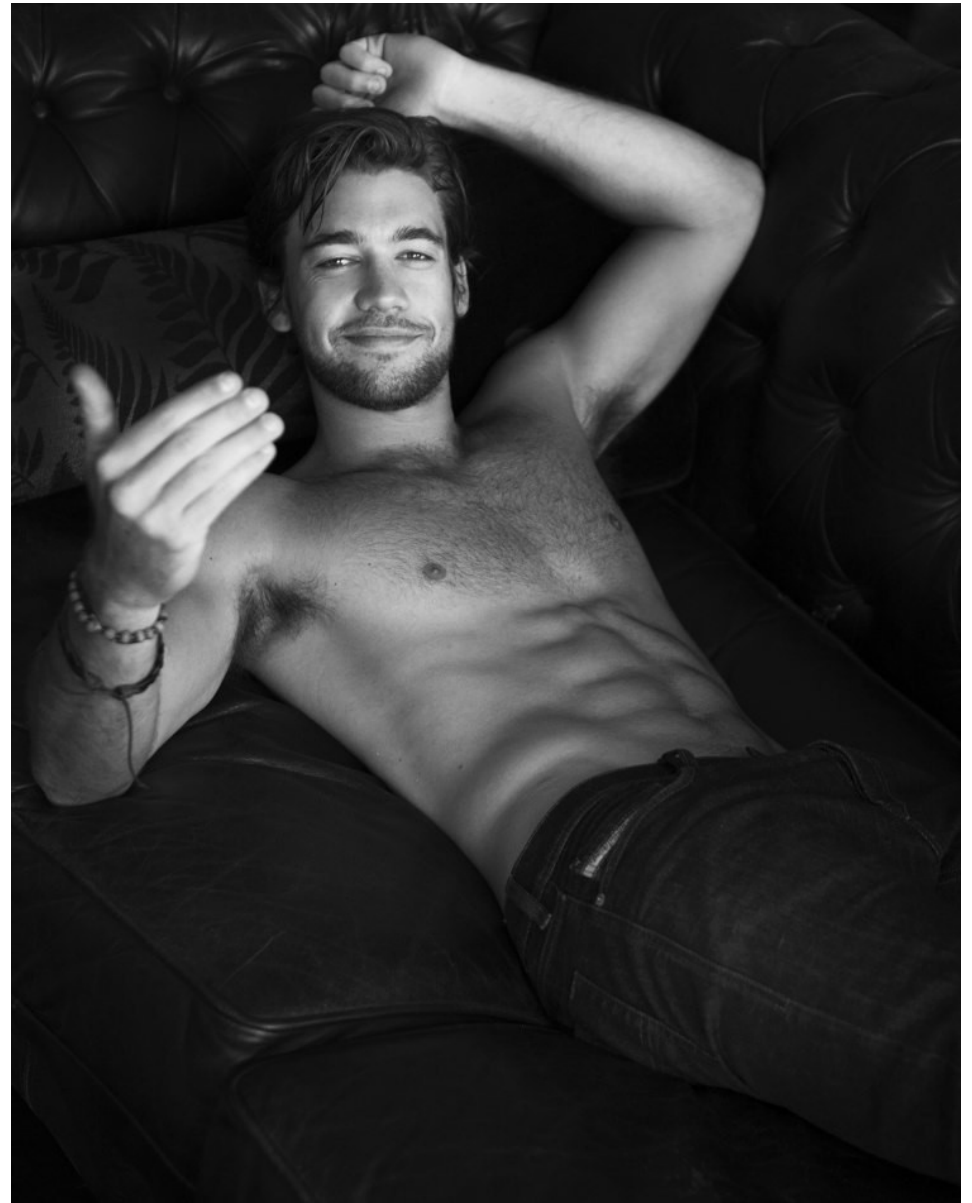

BOSS MODELS

CAPE TOWN

JASON BLAKEY

Height: 185cm Chest: 100cm Waist: 82cm Suit: 40 R Shoe: 10 UK Hair: Brown Eyes: Green