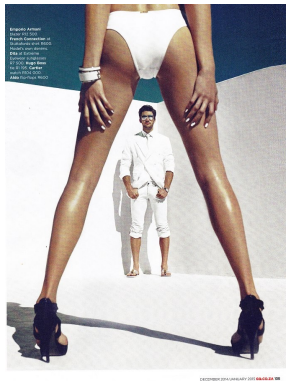

# BOSS MODELS

CAPE TOWN

JASON BLAKEY

Height: 185cm Chest: 100cm Waist: 82cm Suit: 40 R Shoe: 10 UK Hair: Brown Eyes: Green