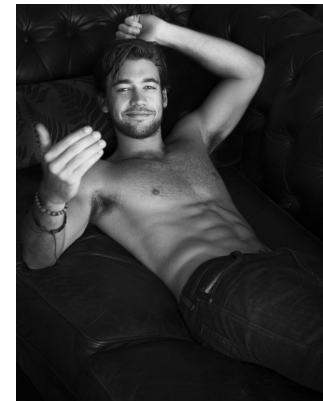

# BOSS MODELS

CAPE TOWN

JASON BLAKEY

Height: 185cm Chest: 100cm Waist: 82cm Suit: 40 R Shoe: 10 UK Hair: Brown Eyes: Green