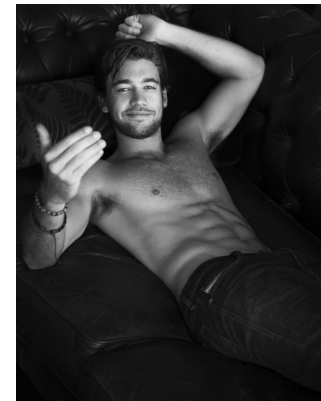

# BOSS MODELS

CAPE TOWN

## JASON BLAKEY

Height: 185cm Chest: 100cm Waist: 82cm Suit: 40 R Shoe: 10 UK Hair: Brown Eyes: Green