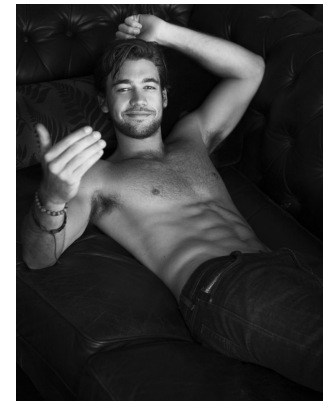

BOSS MODELS

CAPE TOWN

JASON BLAKEY

Height: 185cm Chest: 100cm Waist: 82cm Suit: 40 R Shoe: 10 UK Hair: Brown Eyes: Green