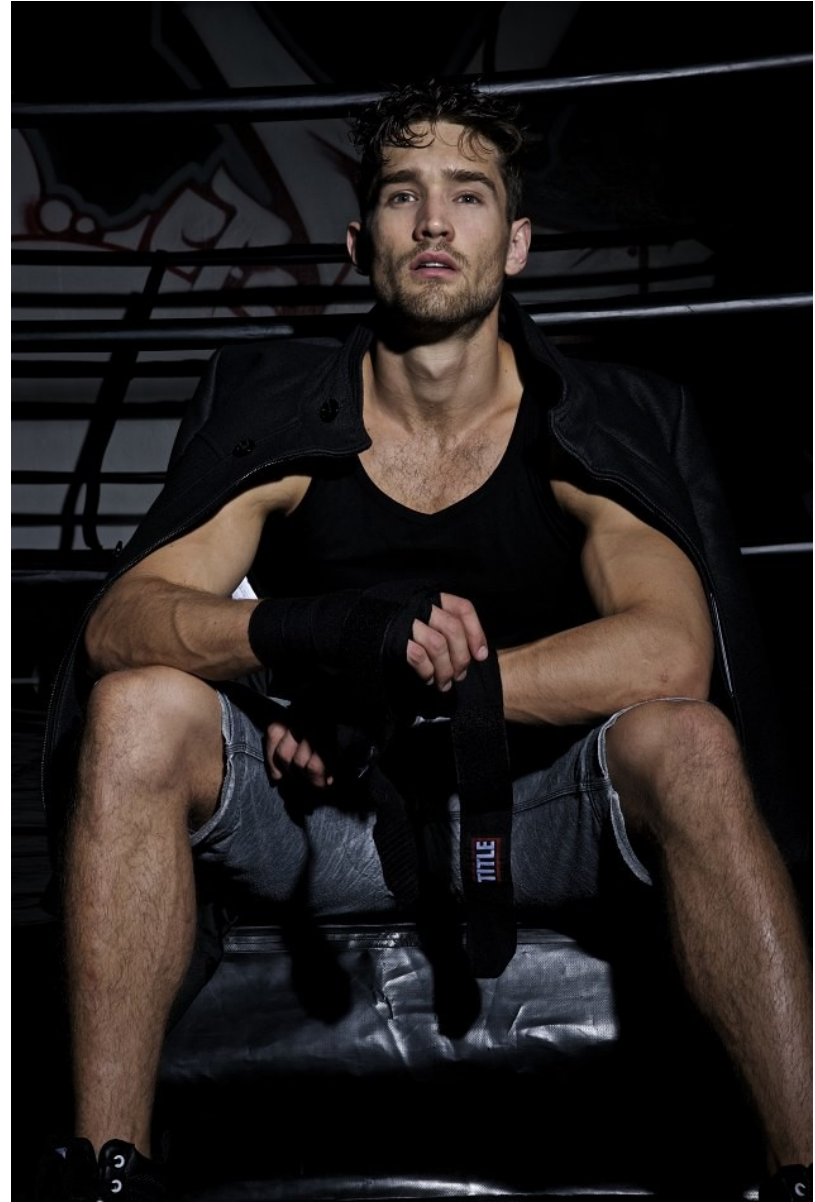

BOSS MODELS

CAPE TOWN

SEAN SANDERS

Height: 180cm Chest: 103cm Waist: 81cm Suit: 40 S Shoe: 8 UK Hair: Brown Eyes: Blue/Green