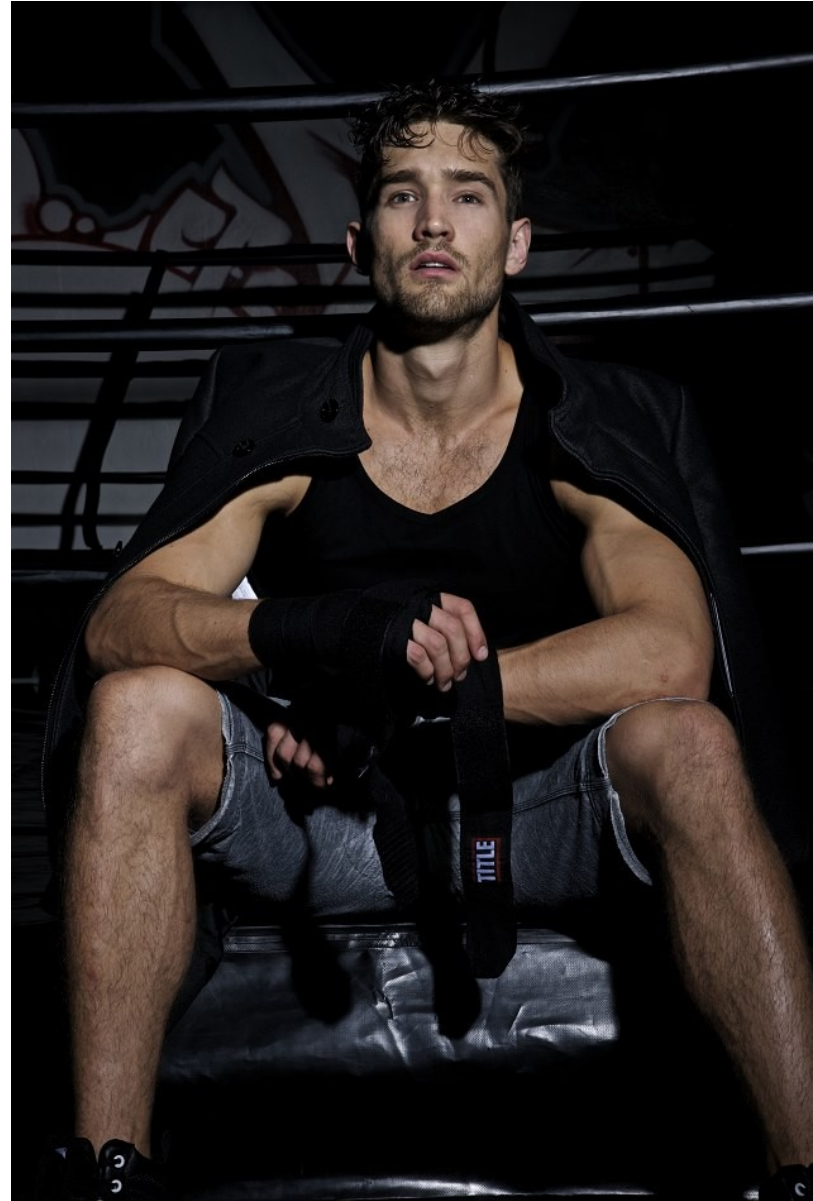

BOSS MODELS

CAPE TOWN

SEAN SANDERS

Height: 180cm Chest: 103cm Waist: 81cm Suit: 40 S Shoe: 8 UK Hair: Brown Eyes: Blue/Green