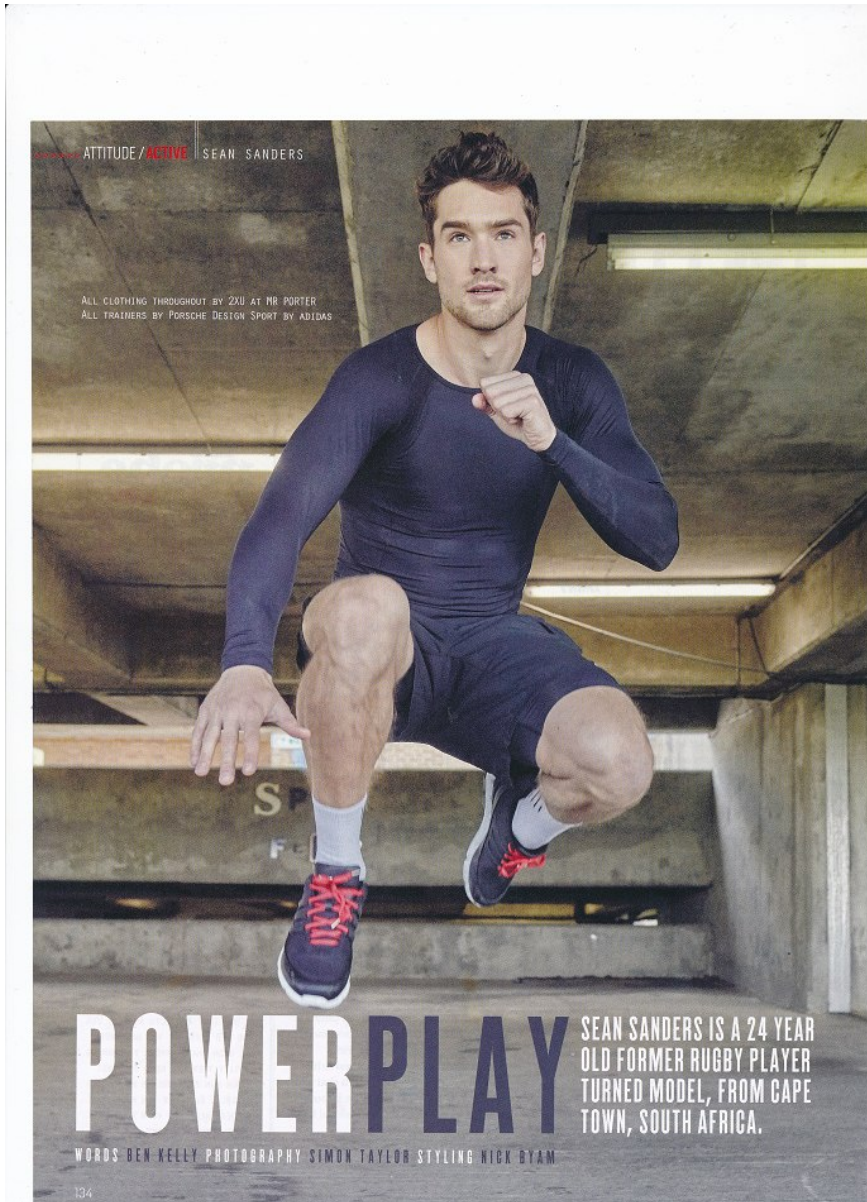

BOSS MODELS

CAPE TOWN

SEAN SANDERS

Height: 180cm Chest: 103cm Waist: 81cm Suit: 40 S Shoe: 8 UK Hair: Brown Eyes: Blue/Green

BOSS MODELS

CAPE TOWN

SEAN SANDERS

Height: 180cm Chest: 103cm Waist: 81cm Suit: 40 S Shoe: 8 UK Hair: Brown Eyes: Blue/Green