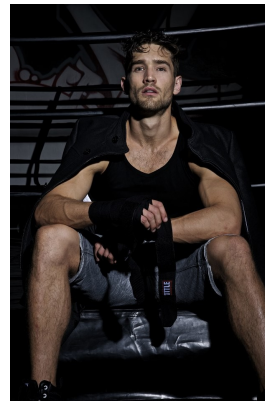

BOSS MODELS

CAPE TOWN

SEAN SANDERS

Height: 180cm Chest: 103cm Waist: 81cm Suit: 40 S Shoe: 8 UK Hair: Brown Eyes: Blue/Green

BOSS MODELS

CAPE TOWN

SEAN SANDERS

Height: 180cm Chest: 103cm Waist: 81cm Suit: 40 S Shoe: 8 UK Hair: Brown Eyes: Blue/Green