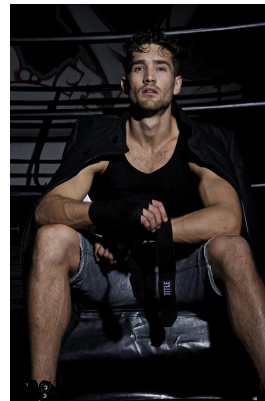

# BOSS MODELS

CAPE TOWN

## SEAN SANDERS

Height: 180cm Chest: 103cm Waist: 81cm Suit: 40 S Shoe: 8 UK Hair: Brown Eyes: Blue/Green