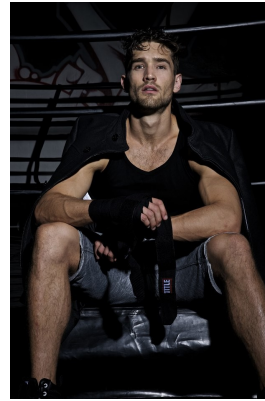

BOSS MODELS

CAPE TOWN

SEAN SANDERS

Height: 180cm Chest: 103cm Waist: 81cm Suit: 40 S Shoe: 8 UK Hair: Brown Eyes: Blue/Green

BOSS MODELS

CAPE TOWN

SEAN SANDERS

Height: 180cm Chest: 103cm Waist: 81cm Suit: 40 S Shoe: 8 UK Hair: Brown Eyes: Blue/Green