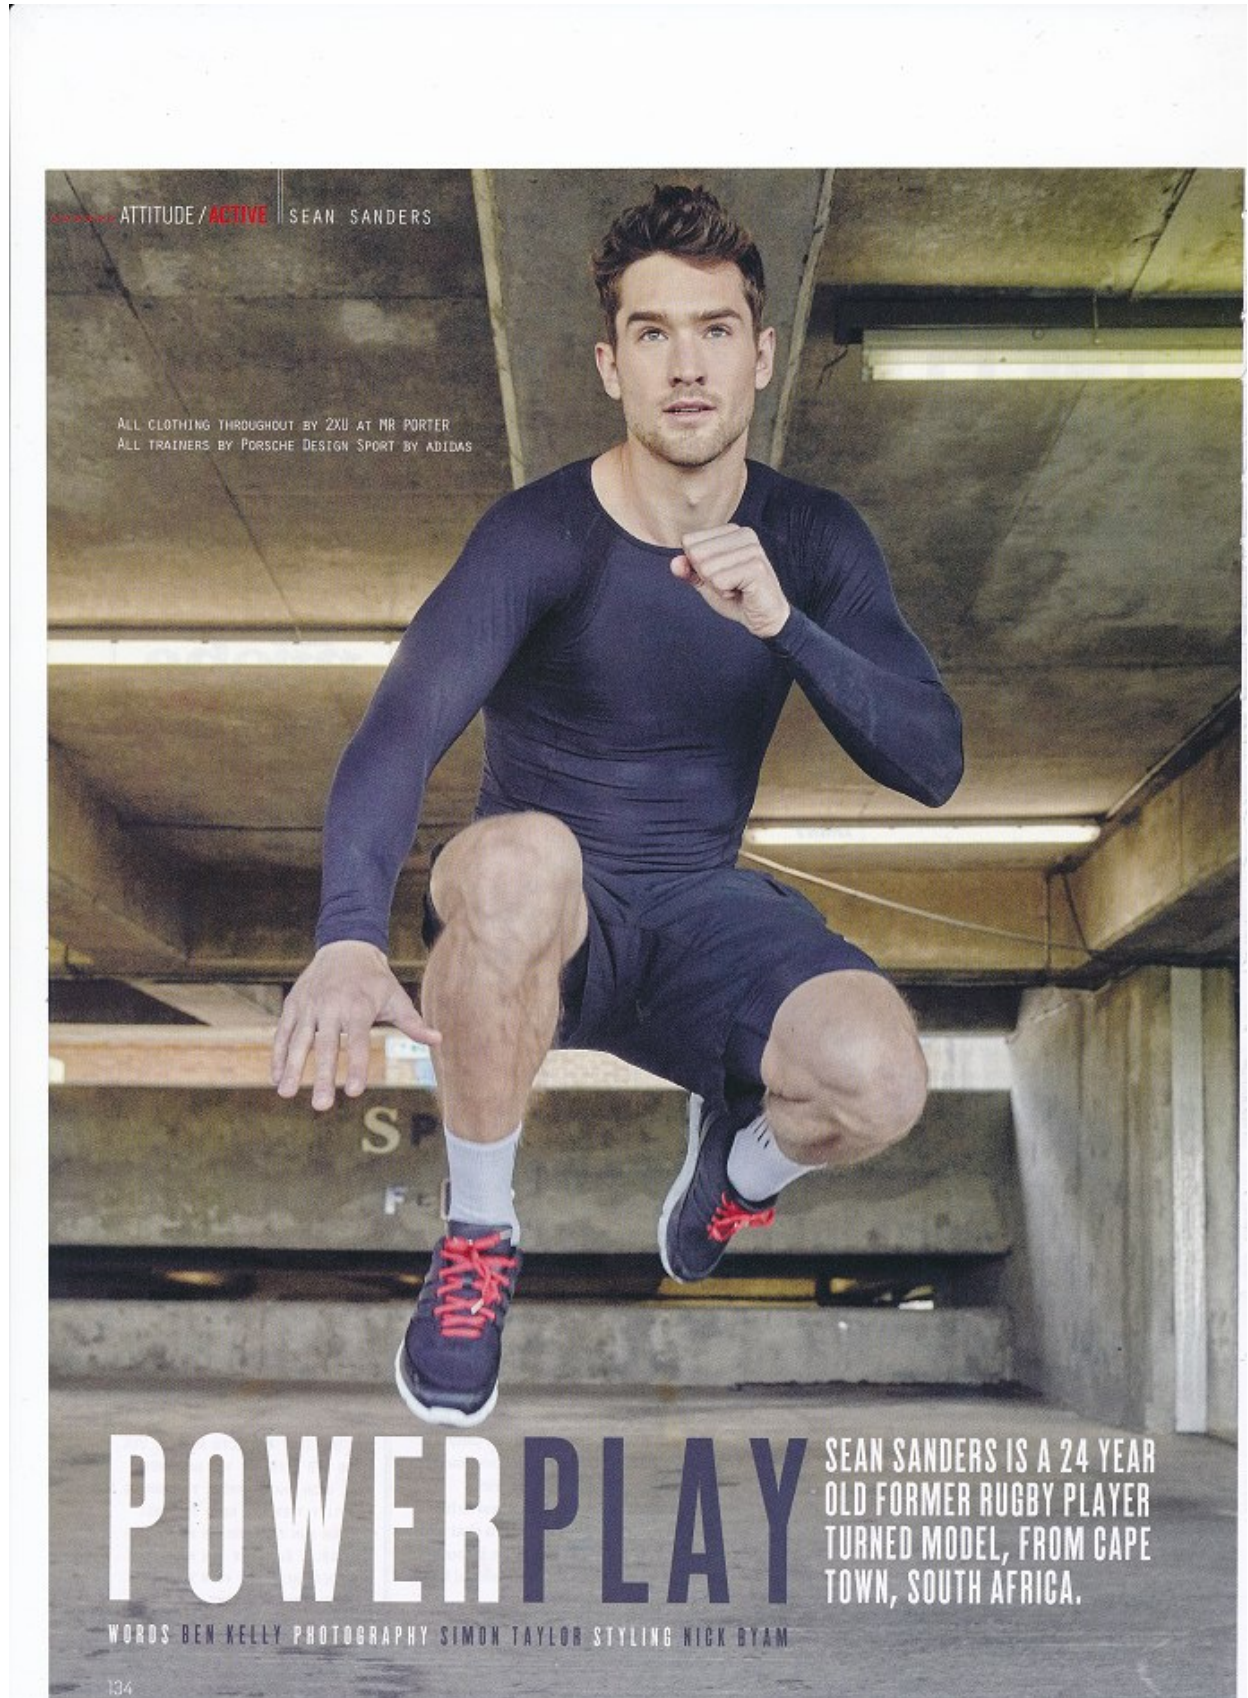

BOSS MODELS

CAPE TOWN

SEAN SANDERS

Height: 180cm Chest: 103cm Waist: 81cm Suit: 40 S Shoe: 8 UK Hair: Brown Eyes: Blue/Green