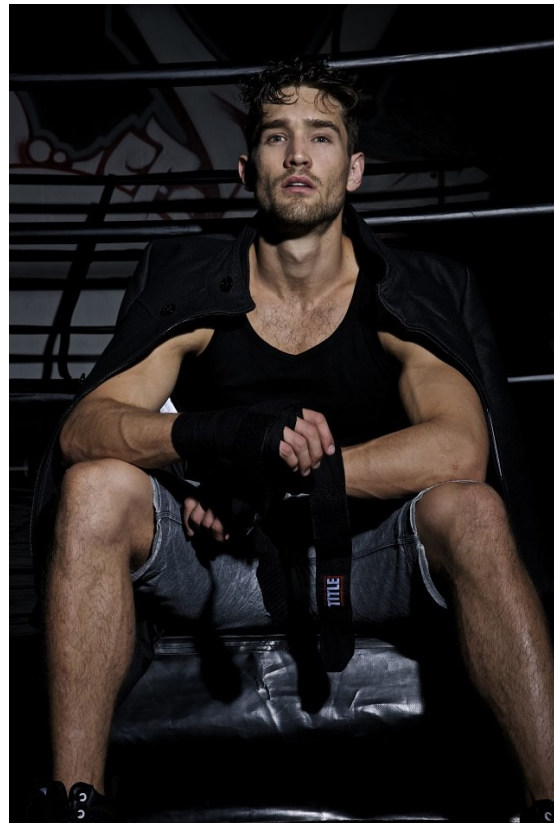

BOSS MODELS

CAPE TOWN

SEAN SANDERS

Height: 180cm Chest: 103cm Waist: 81cm Suit: 40 S Shoe: 8 UK Hair: Brown Eyes: Blue/Green