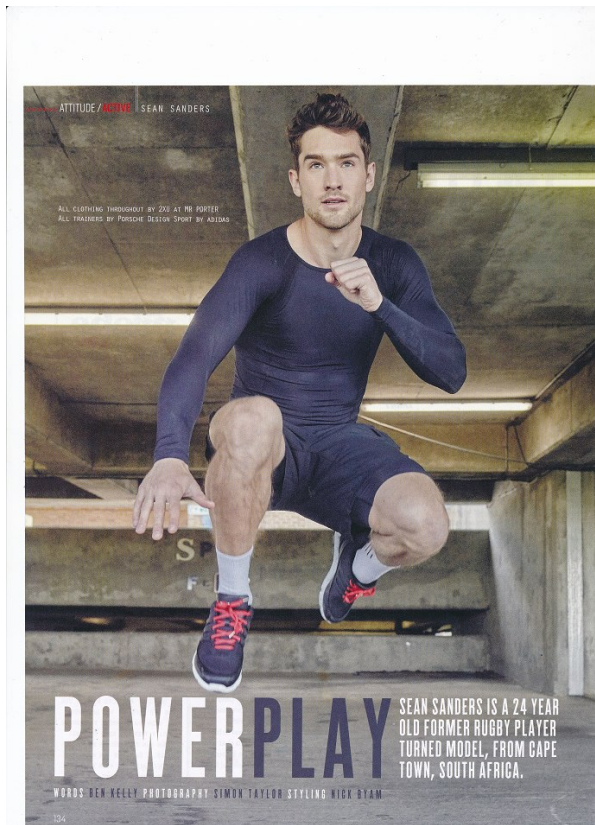

# BOSS MODELS

CAPE TOWN

SEAN SANDERS

Height: 180cm Chest: 103cm Waist: 81cm Suit: 40 S Shoe: 8 UK Hair: Brown Eyes: Blue/Green

# BOSS MODELS

CAPE TOWN