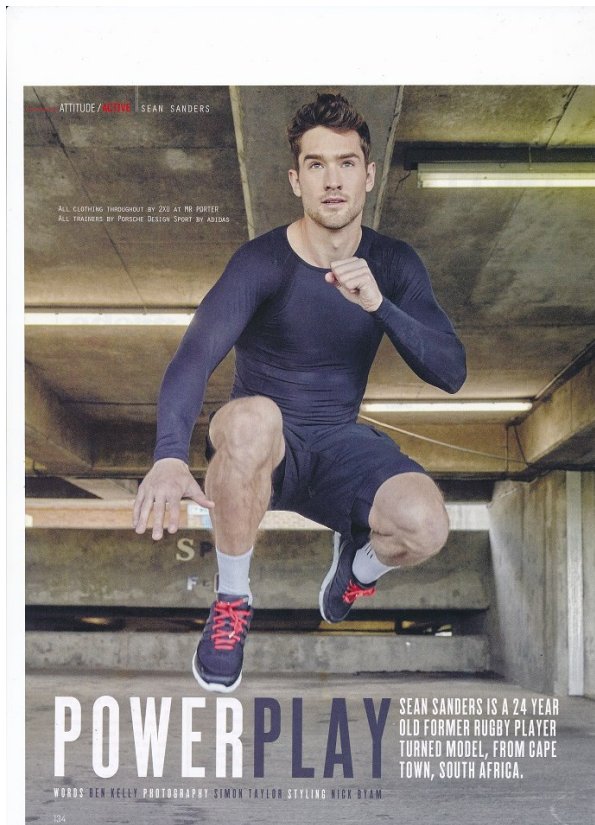

BOSS MODELS

CAPE TOWN

SEAN SANDERS

Height: 180cm Chest: 103cm Waist: 81cm Suit: 40 S Shoe: 8 UK Hair: Brown Eyes: Blue/Green

BOSS MODELS

CAPE TOWN

SEAN SANDERS

Height: 180cm Chest: 103cm Waist: 81cm Suit: 40 S Shoe: 8 UK Hair: Brown Eyes: Blue/Green