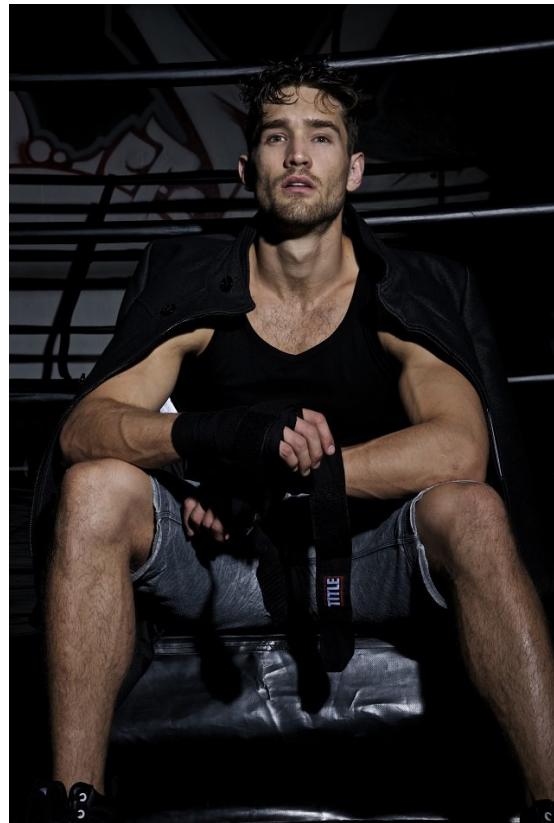

BOSS MODELS

CAPE TOWN

SEAN SANDERS

Height: 180cm Chest: 103cm Waist: 81cm Suit: 40 S Shoe: 8 UK Hair: Brown Eyes: Blue/Green

BOSS MODELS

CAPE TOWN

SEAN SANDERS

Height: 180cm Chest: 103cm Waist: 81cm Suit: 40 S Shoe: 8 UK Hair: Brown Eyes: Blue/Green