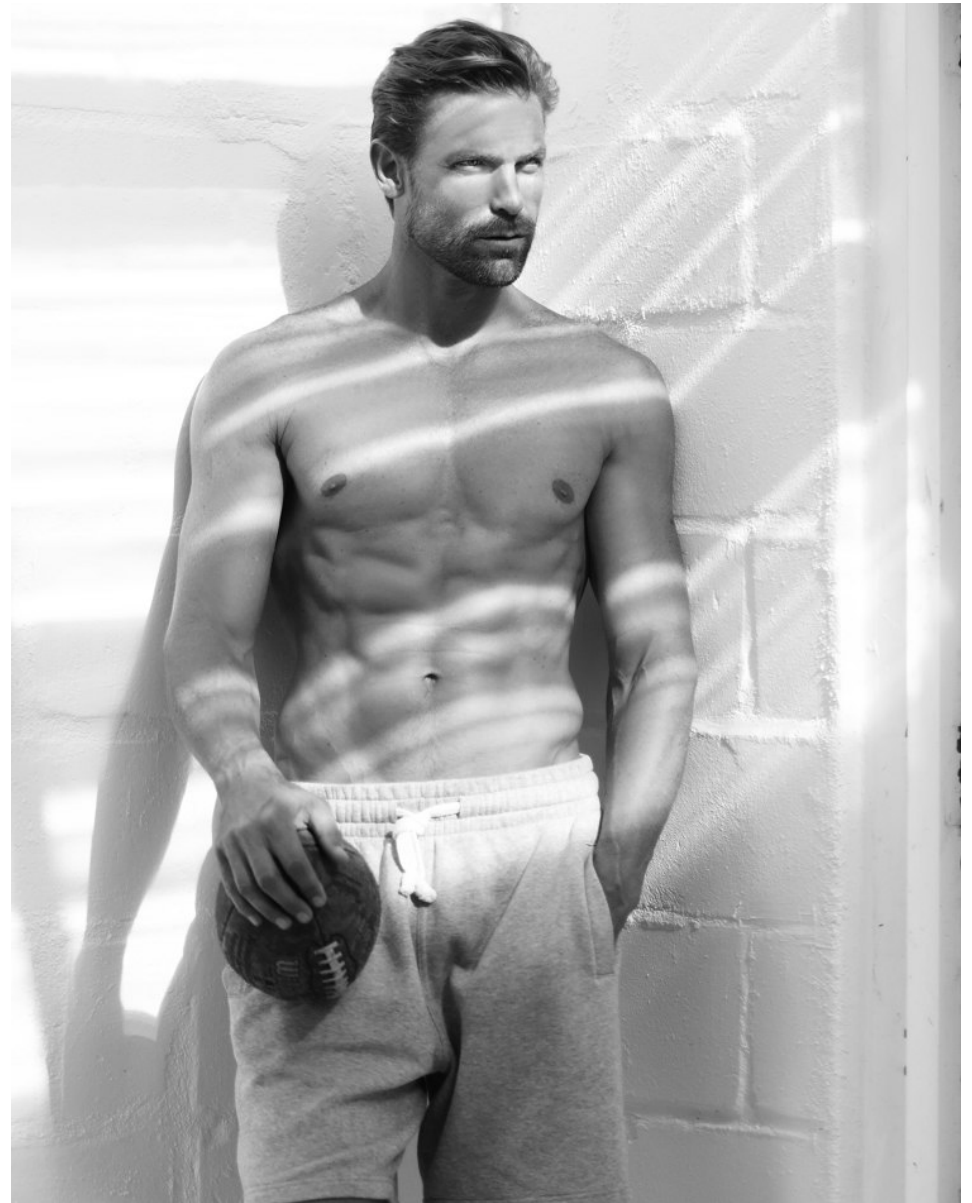

BOSS MODELS

CAPE TOWN

Height: 187cm Chest: 100cm Waist: 81cm Suit: 40 L Shoe: 10.5 UK Hair: Blonde Eyes: Blue