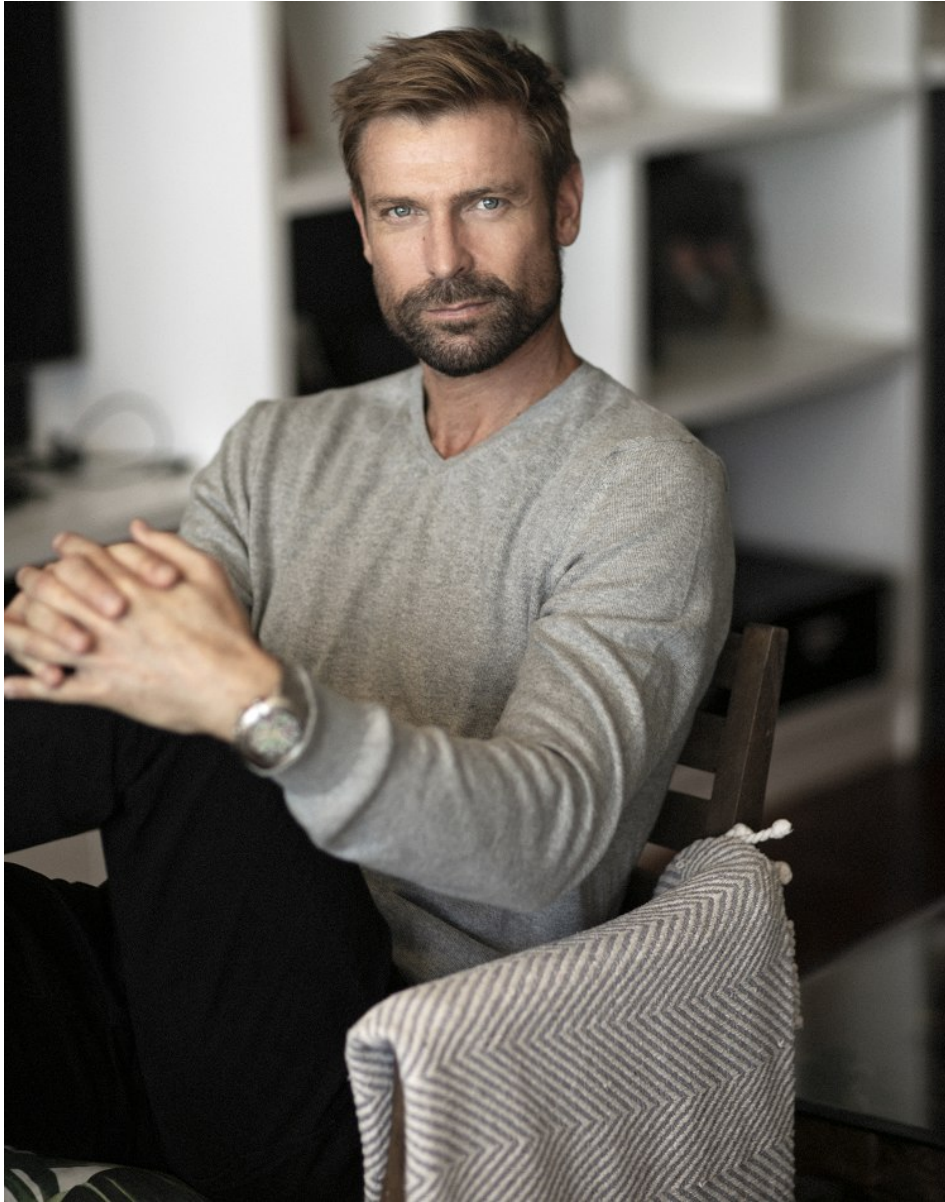

HILTON MYBURGH

BOSS MODELS

CAPE TOWN

Height: 187cm Chest: 100cm Waist: 81cm Suit: 40 L Shoe: 10.5 UK Hair: Blonde Eyes: Blue