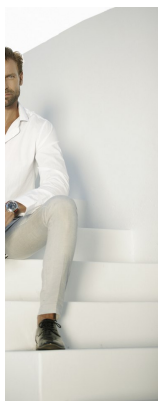

BOSS MODELS

CAPE TOWN

HILTON MYBURGH

Height: 187cm Chest: 100cm Waist: 81cm Suit: 40 L Shoe: 10.5 UK Hair: Blonde Eyes: Blue

BOSS MODELS

CAPE TOWN

POWER IS
MUCH MORE
THAN JUST
WORDS.

POW
MUCH
THAT
WC

HILTON MYBURGH

Height: 187cm Chest: 100cm Waist: 81cm Suit: 40 L Shoe: 10.5 UK Hair: Blonde Eyes: Blue

BOSS MODELS

CAPE TOWN

HILTON MYBURGH

Height: 187cm Chest: 100cm Waist: 81cm Suit: 40 L Shoe: 10.5 UK Hair: Blonde Eyes: Blue