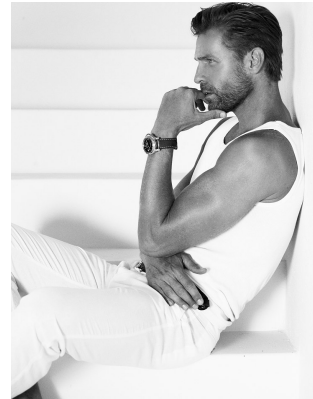

BOSS MODELS

CAPE TOWN

HILTON MYBURGH

Height: 187cm Chest: 100cm Waist: 81cm Suit: 40 L Shoe: 10.5 UK Hair: Blonde Eyes: Blue

BOSS MODELS

CAPE TOWN

POWER IS
MUCH MORE
THAN JUST
WORDS.

POW
MUCH
THAT
WC

HILTON MYBURGH

Height: 187cm Chest: 100cm Waist: 81cm Suit: 40 L Shoe: 10.5 UK Hair: Blonde Eyes: Blue

BOSS MODELS

CAPE TOWN

HILTON MYBURGH

Height: 187cm Chest: 100cm Waist: 81cm Suit: 40 L Shoe: 10.5 UK Hair: Blonde Eyes: Blue