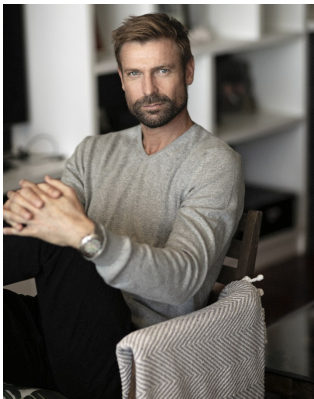

BOSS MODELS

CAPE TOWN

HILTON MYBURGH

Height: 187cm Chest: 100cm Waist: 81cm Suit: 40 L Shoe: 10.5 UK Hair: Blonde Eyes: Blue

BOSS MODELS

CAPE TOWN

POWER IS
MUCH MORE
THAN JUST
WORDS.

POW
MUCH
THAT
WC