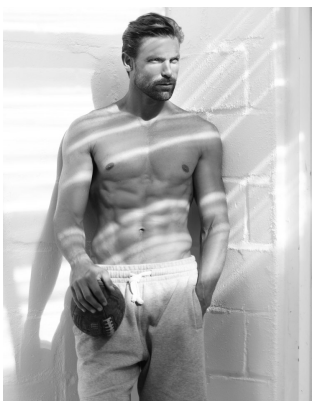

BOSS MODELS

CAPE TOWN

HILTON MYBURGH

Height: 187cm Chest: 100cm Waist: 81cm Suit: 40 L Shoe: 10.5 UK Hair: Blonde Eyes: Blue

BOSS MODELS

CAPE TOWN

POWER IS
MUCH MORE
THAN JUST
WORDS.

POW
MUCH
THAT
WC

HILTON MYBURGH

Height: 187cm Chest: 100cm Waist: 81cm Suit: 40 L Shoe: 10.5 UK Hair: Blonde Eyes: Blue

BOSS MODELS

CAPE TOWN

HILTON MYBURGH

Height: 187cm Chest: 100cm Waist: 81cm Suit: 40 L Shoe: 10.5 UK Hair: Blonde Eyes: Blue