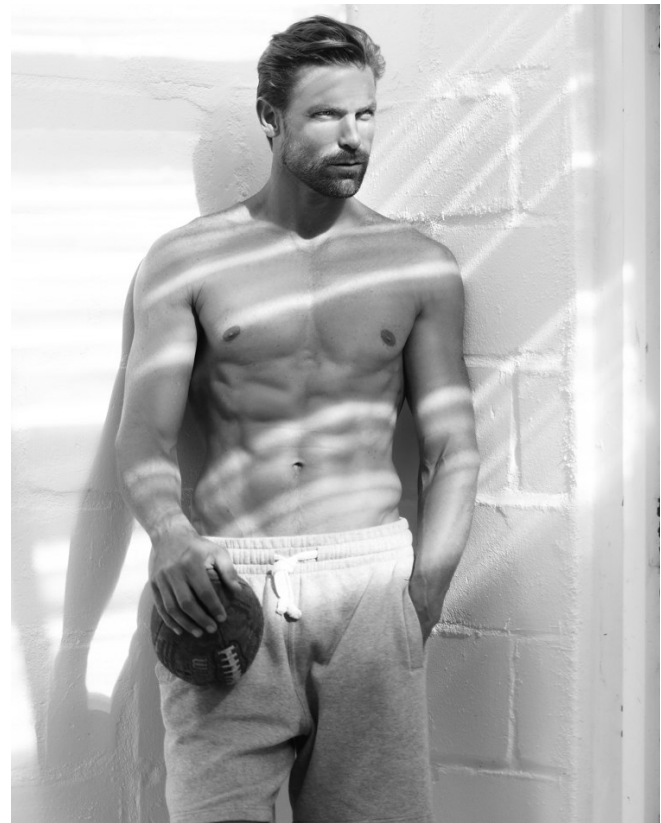

Height: 187cm Chest: 100cm Waist: 81cm Suit: 40 L Shoe: 10.5 UK Hair: Blonde Eyes: Blue

BOSS MODELS

CAPE TOWN

**POWER IS
MUCH MORE
THAN JUST
WORDS.**

VANHEUSEN
POWER DRESSING

HILTON MYBURGH

Height: 187cm Chest: 100cm Waist: 81cm Suit: 40 L Shoe: 10.5 UK Hair: Blonde Eyes: Blue