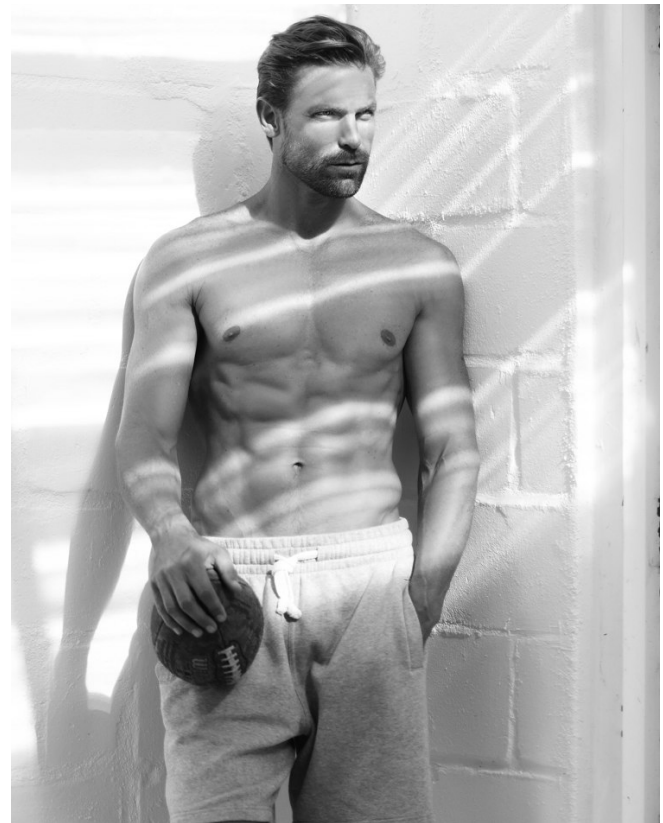

HILTON MYBURGH

Height: 187cm Chest: 100cm Waist: 81cm Suit: 40 L Shoe: 10.5 UK Hair: Blonde Eyes: Blue