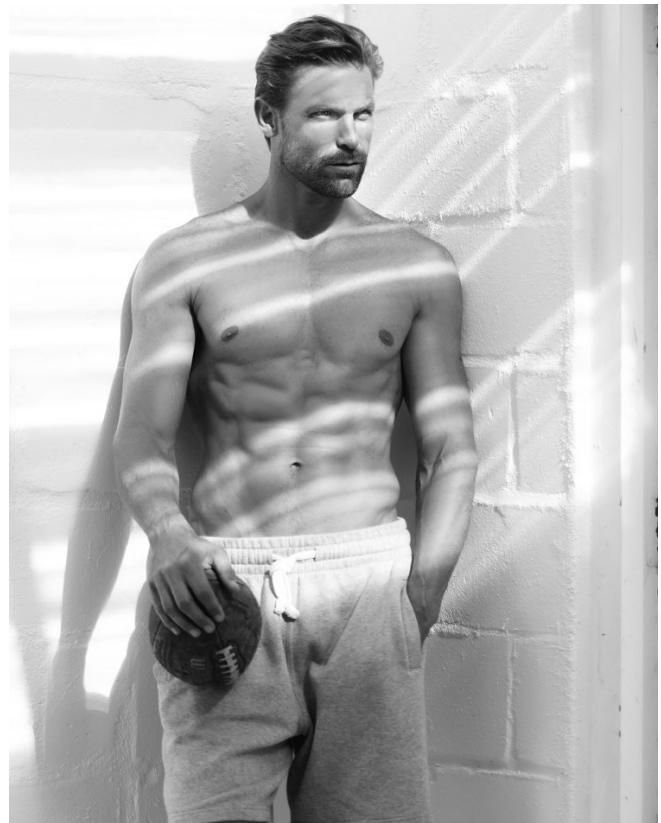

HILTON MYBURGH

Height: 187cm Chest: 100cm Waist: 81cm Suit: 40 L Shoe: 10.5 UK Hair: Blonde Eyes: Blue