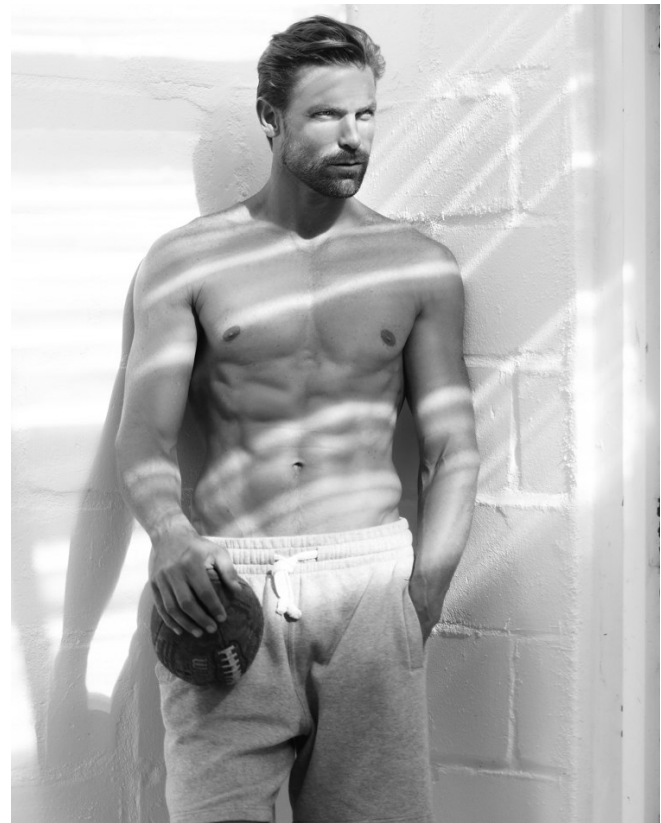

HILTON MYBURGH

Height: 187cm Chest: 100cm Waist: 81cm Suit: 40 L Shoe: 10.5 UK Hair: Blonde Eyes: Blue