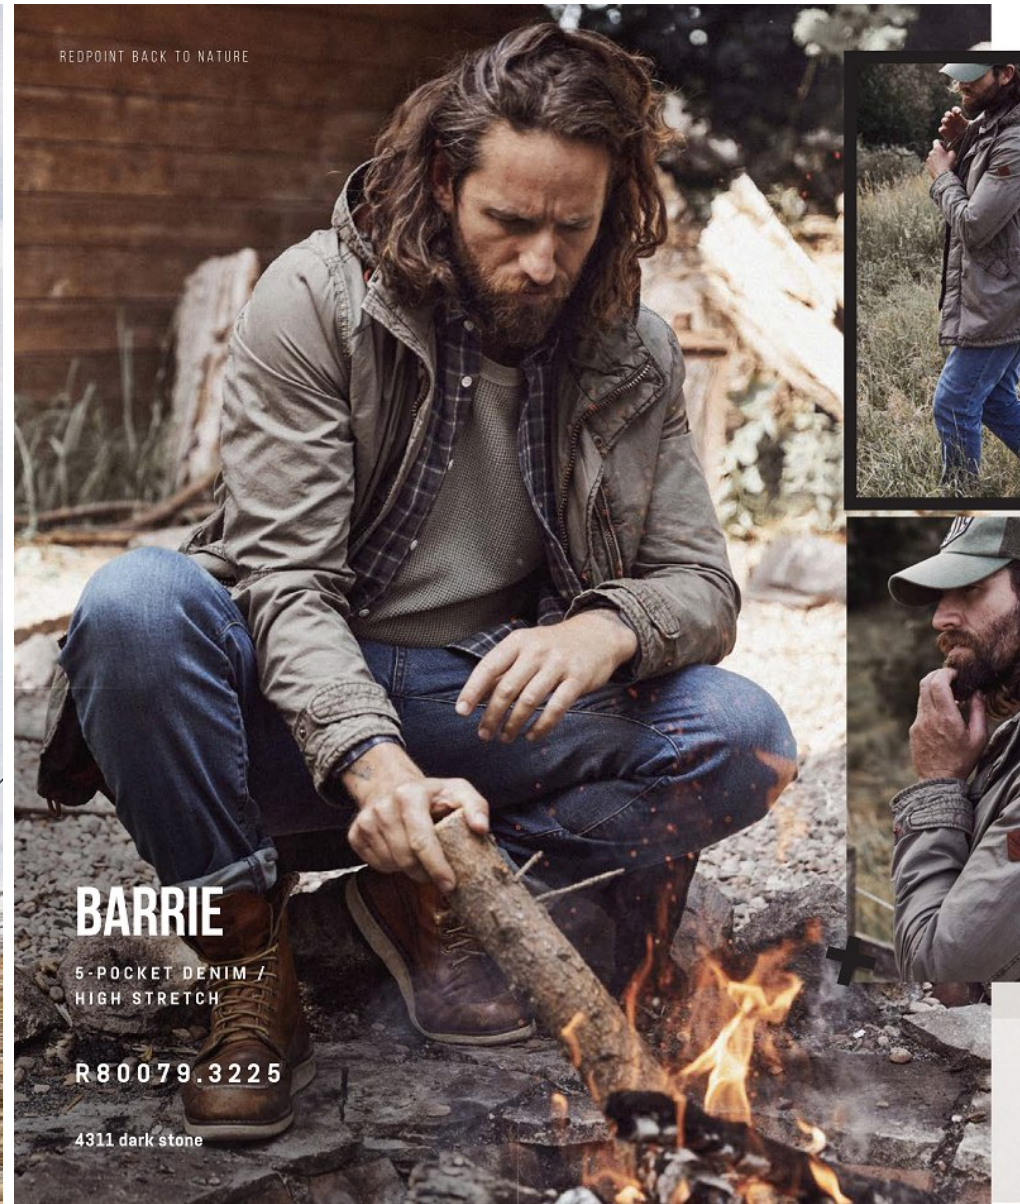

BARRIE

5-POCKET DENIM /
HIGH STRETCH

R 80079.3225

4311 dark stone

CLAYTON PYLE

Height: 184cm Chest: 105cm Waist: 86cm Suit: 40 R Shoe: 10 UK Hair: Brown Eyes: Green