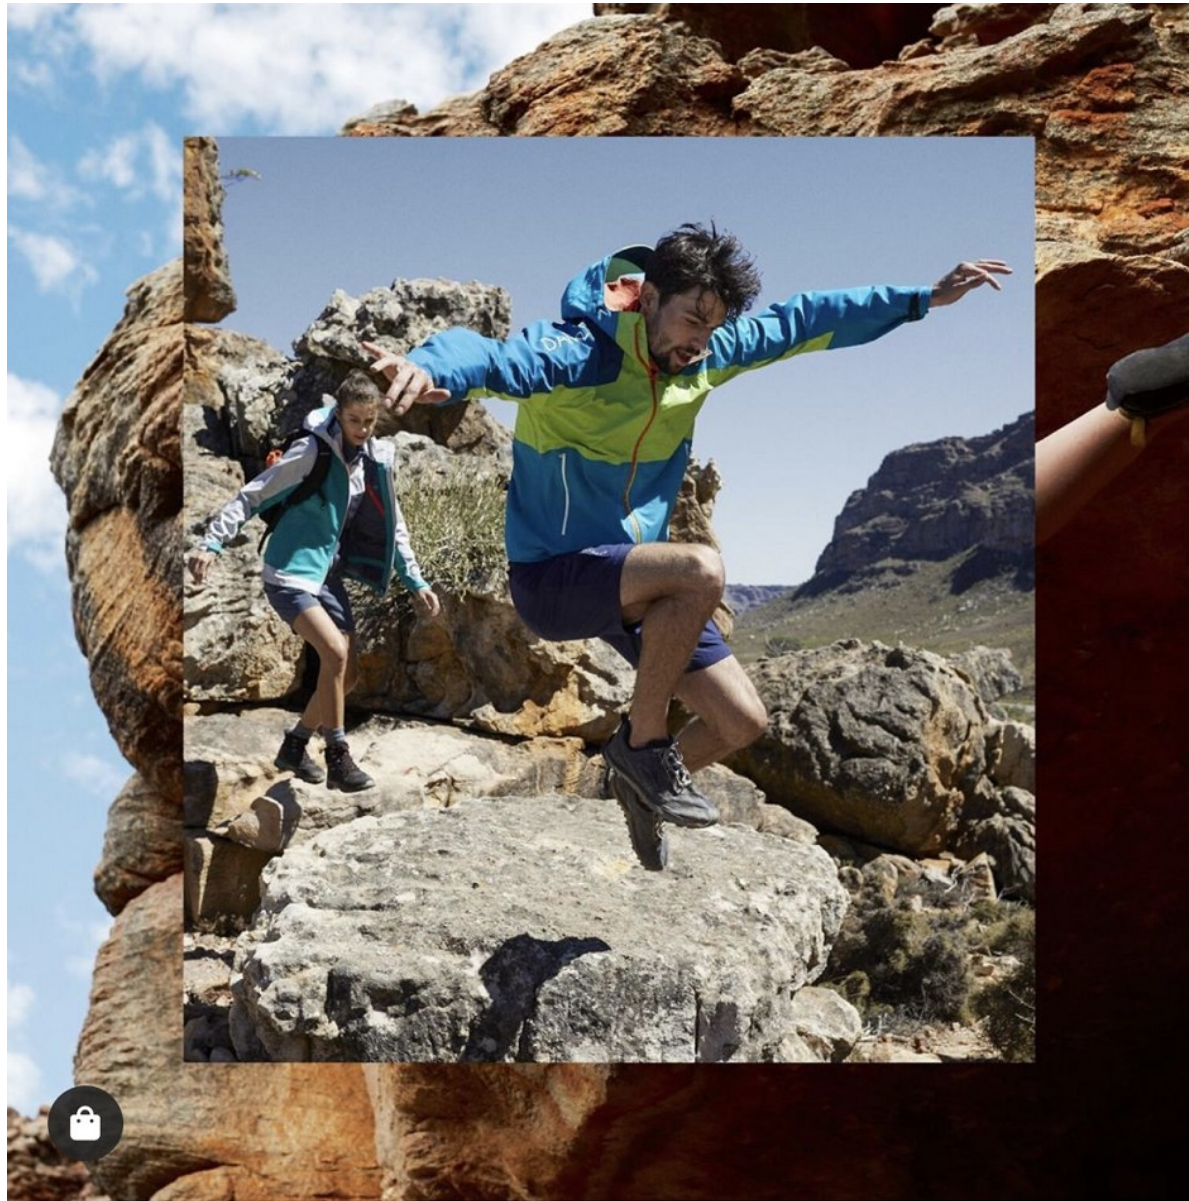

BOSS MODELS

CAPE TOWN

Height: 188cm Chest: 99cm Waist: 75cm Suit: 40 L Shoe: 10.5 UK Hair: Dark Brown Eyes: Hazel