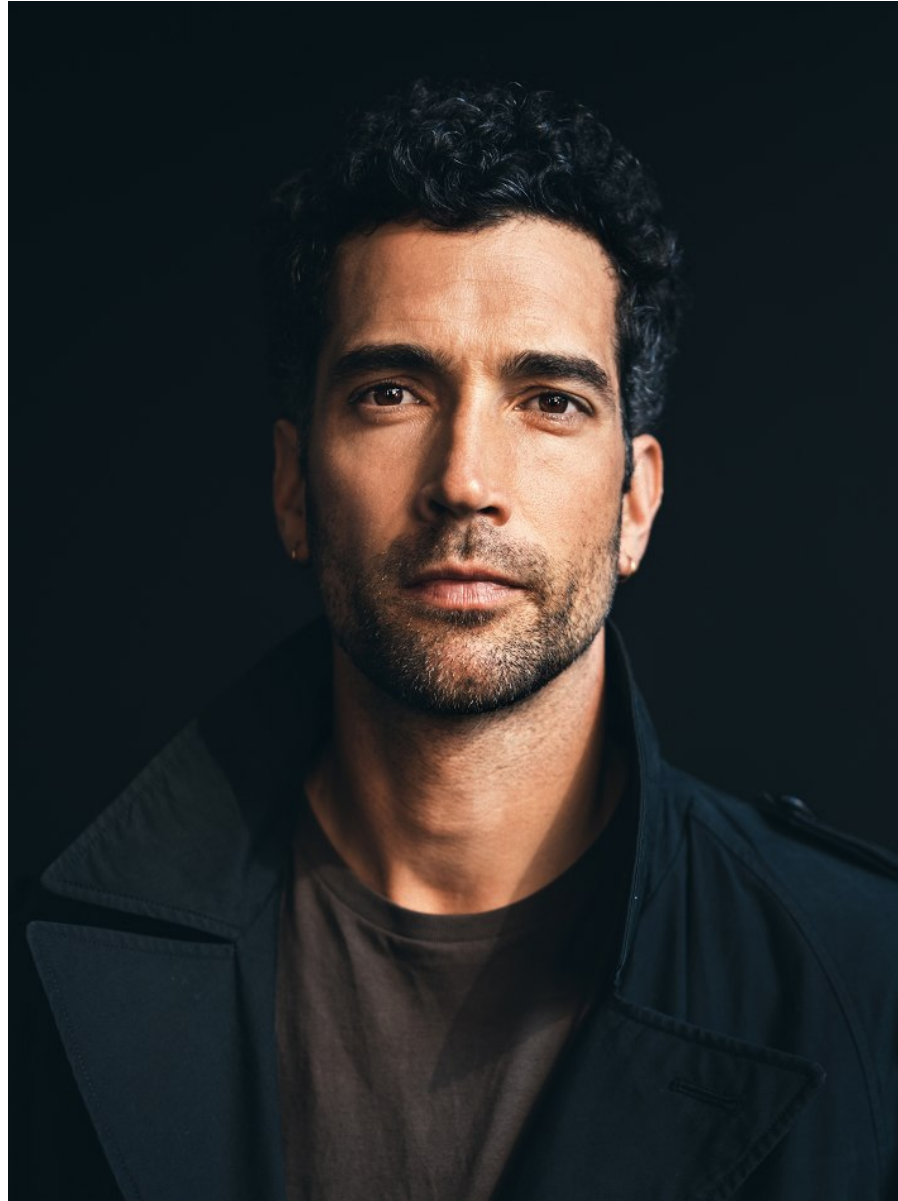

BOSS MODELS

CAPE TOWN

MICHAEL ANDERSON

Height: 185cm Chest: 97cm Waist: 77cm Suit: 38 L Shoe: 8 UK Hair: Dark Brown Eyes: Brown

BOSS MODELS

CAPE TOWN

MICHAEL ANDERSON

Height: 185cm Chest: 97cm Waist: 77cm Suit: 38 L Shoe: 8 UK Hair: Dark Brown Eyes: Brown