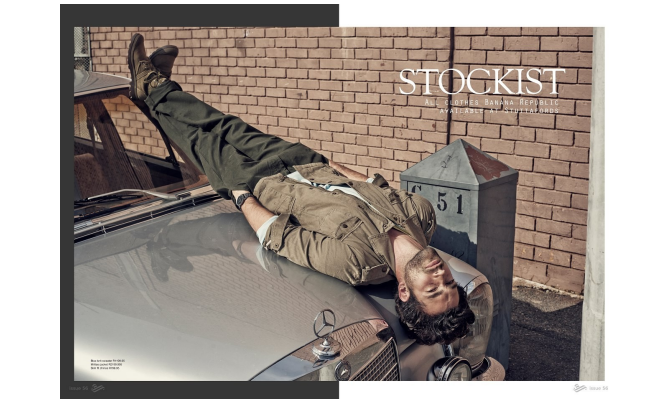

BOSS MODELS

CAPE TOWN

MICHAEL ANDERSON

Height: 185cm Chest: 97cm Waist: 77cm Suit: 38 L Shoe: 8 UK Hair: Dark Brown Eyes: Brown

BOSS MODELS

CAPE TOWN

MICHAEL ANDERSON

Height: 185cm Chest: 97cm Waist: 77cm Suit: 38 L Shoe: 8 UK Hair: Dark Brown Eyes: Brown