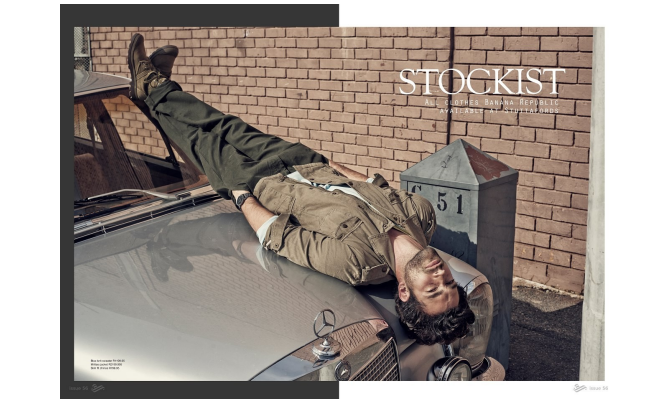

# BOSS MODELS

CAPE TOWN

## MICHAEL ANDERSON

Height: 185cm Chest: 97cm Waist: 77cm Suit: 38 L Shoe: 8 UK Hair: Dark Brown Eyes: Brown