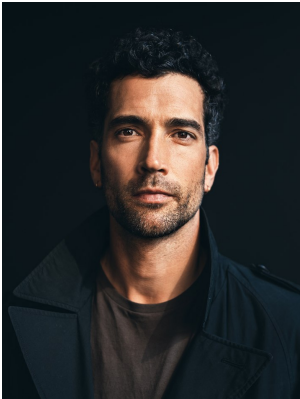

# BOSS MODELS

CAPE TOWN

## MICHAEL ANDERSON

Height: 185cm Chest: 97cm Waist: 77cm Suit: 38 L Shoe: 8 UK Hair: Dark Brown Eyes: Brown