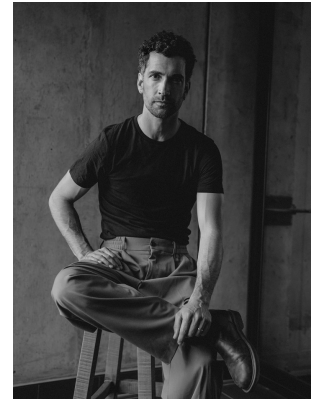

# BOSS MODELS

CAPE TOWN

## MICHAEL ANDERSON

Height: 185cm Chest: 97cm Waist: 77cm Suit: 38 L Shoe: 8 UK Hair: Dark Brown Eyes: Brown