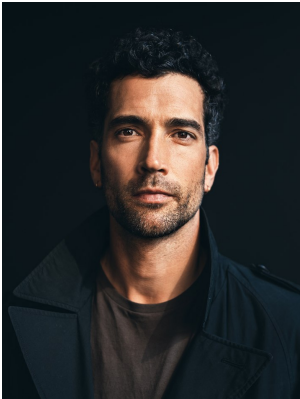

BOSS MODELS

CAPE TOWN

MICHAEL ANDERSON

Height: 185cm Chest: 97cm Waist: 77cm Suit: 38 L Shoe: 8 UK Hair: Dark Brown Eyes: Brown

BOSS MODELS

CAPE TOWN

MICHAEL ANDERSON

Height: 185cm Chest: 97cm Waist: 77cm Suit: 38 L Shoe: 8 UK Hair: Dark Brown Eyes: Brown