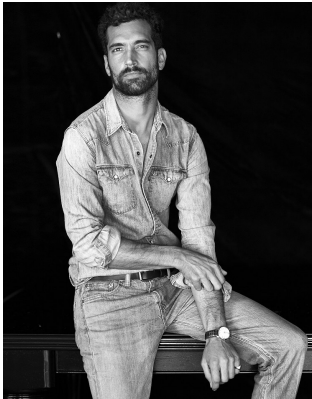

# BOSS MODELS

CAPE TOWN

## MICHAEL ANDERSON

Height: 185cm Chest: 97cm Waist: 77cm Suit: 38 L Shoe: 8 UK Hair: Dark Brown Eyes: Brown