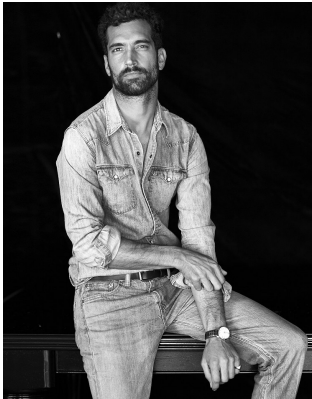

BOSS MODELS

CAPE TOWN

MICHAEL ANDERSON

Height: 185cm Chest: 97cm Waist: 77cm Suit: 38 L Shoe: 8 UK Hair: Dark Brown Eyes: Brown

BOSS MODELS

CAPE TOWN

MICHAEL ANDERSON

Height: 185cm Chest: 97cm Waist: 77cm Suit: 38 L Shoe: 8 UK Hair: Dark Brown Eyes: Brown