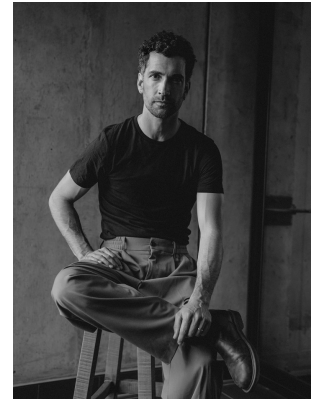

BOSS MODELS

CAPE TOWN

MICHAEL ANDERSON

Height: 185cm Chest: 97cm Waist: 77cm Suit: 38 L Shoe: 8 UK Hair: Dark Brown Eyes: Brown

BOSS MODELS

CAPE TOWN

MICHAEL ANDERSON

Height: 185cm Chest: 97cm Waist: 77cm Suit: 38 L Shoe: 8 UK Hair: Dark Brown Eyes: Brown