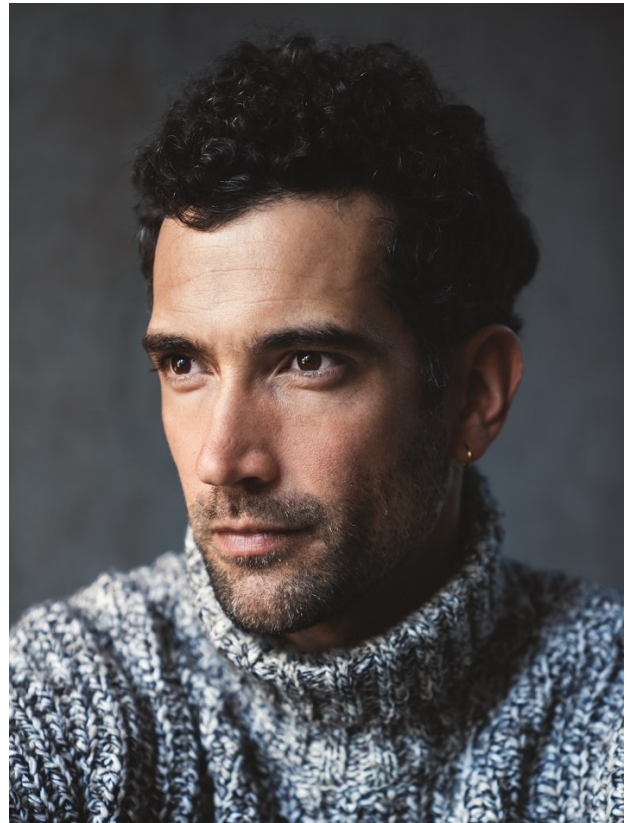

BOSS MODELS

CAPE TOWN

MICHAEL ANDERSON

Height: 185cm Chest: 97cm Waist: 77cm Suit: 38 L Shoe: 8 UK Hair: Dark Brown Eyes: Brown

BOSS MODELS

CAPE TOWN

MICHAEL ANDERSON

Height: 185cm Chest: 97cm Waist: 77cm Suit: 38 L Shoe: 8 UK Hair: Dark Brown Eyes: Brown