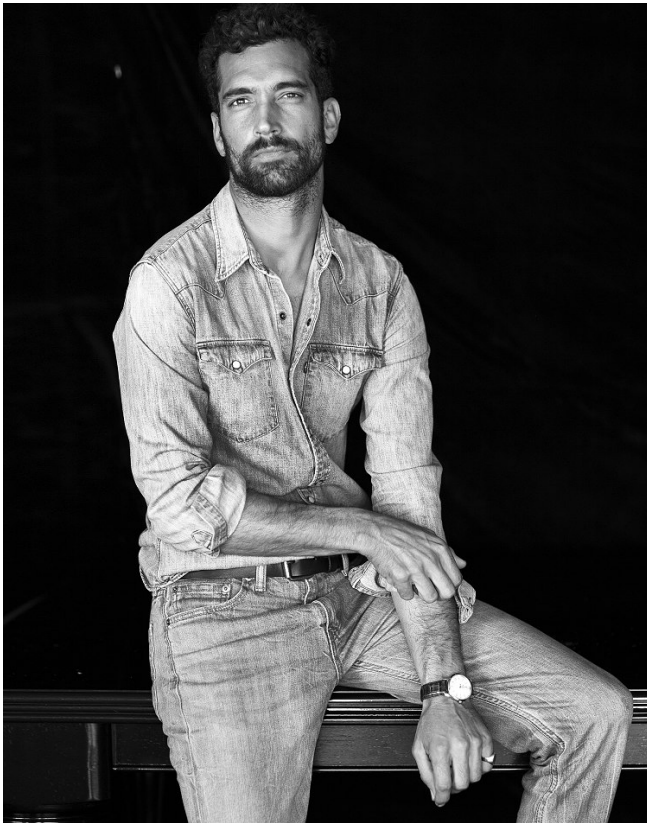

BOSS MODELS

CAPE TOWN

MICHAEL ANDERSON

Height: 185cm Chest: 97cm Waist: 77cm Suit: 38 L Shoe: 8 UK Hair: Dark Brown Eyes: Brown

BOSS MODELS

CAPE TOWN

MICHAEL ANDERSON

Height: 185cm Chest: 97cm Waist: 77cm Suit: 38 L Shoe: 8 UK Hair: Dark Brown Eyes: Brown