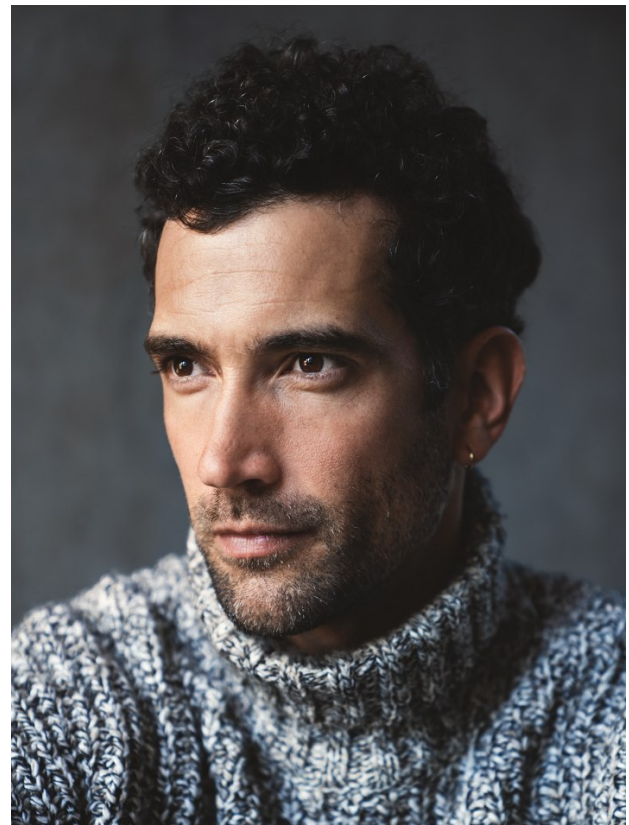

BOSS MODELS

CAPE TOWN

MICHAEL ANDERSON

Height: 185cm Chest: 97cm Waist: 77cm Suit: 38 L Shoe: 8 UK Hair: Dark Brown Eyes: Brown

BOSS MODELS

CAPE TOWN

MICHAEL ANDERSON

Height: 185cm Chest: 97cm Waist: 77cm Suit: 38 L Shoe: 8 UK Hair: Dark Brown Eyes: Brown