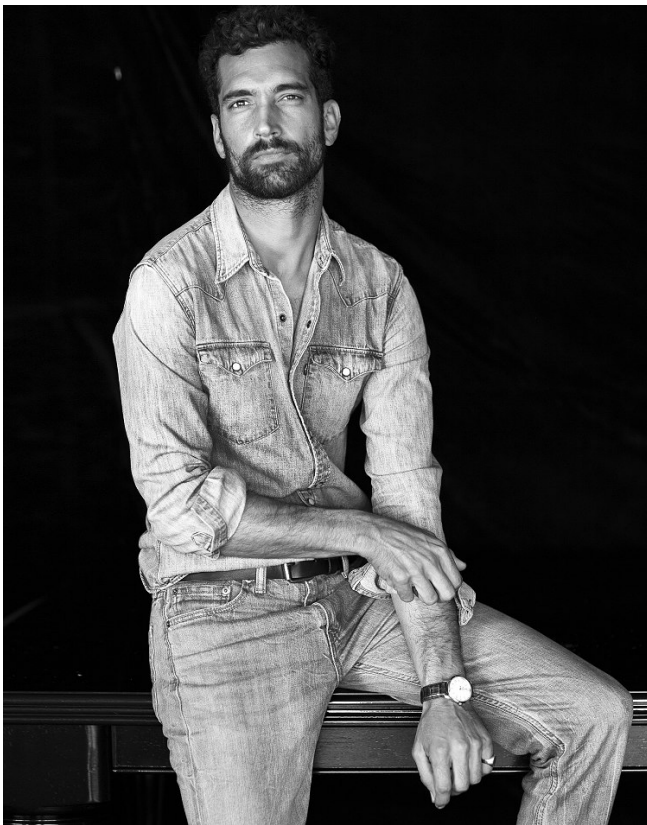

BOSS MODELS

CAPE TOWN

MICHAEL ANDERSON

Height: 185cm Chest: 97cm Waist: 77cm Suit: 38 L Shoe: 8 UK Hair: Dark Brown Eyes: Brown

BOSS MODELS

CAPE TOWN

MICHAEL ANDERSON

Height: 185cm Chest: 97cm Waist: 77cm Suit: 38 L Shoe: 8 UK Hair: Dark Brown Eyes: Brown