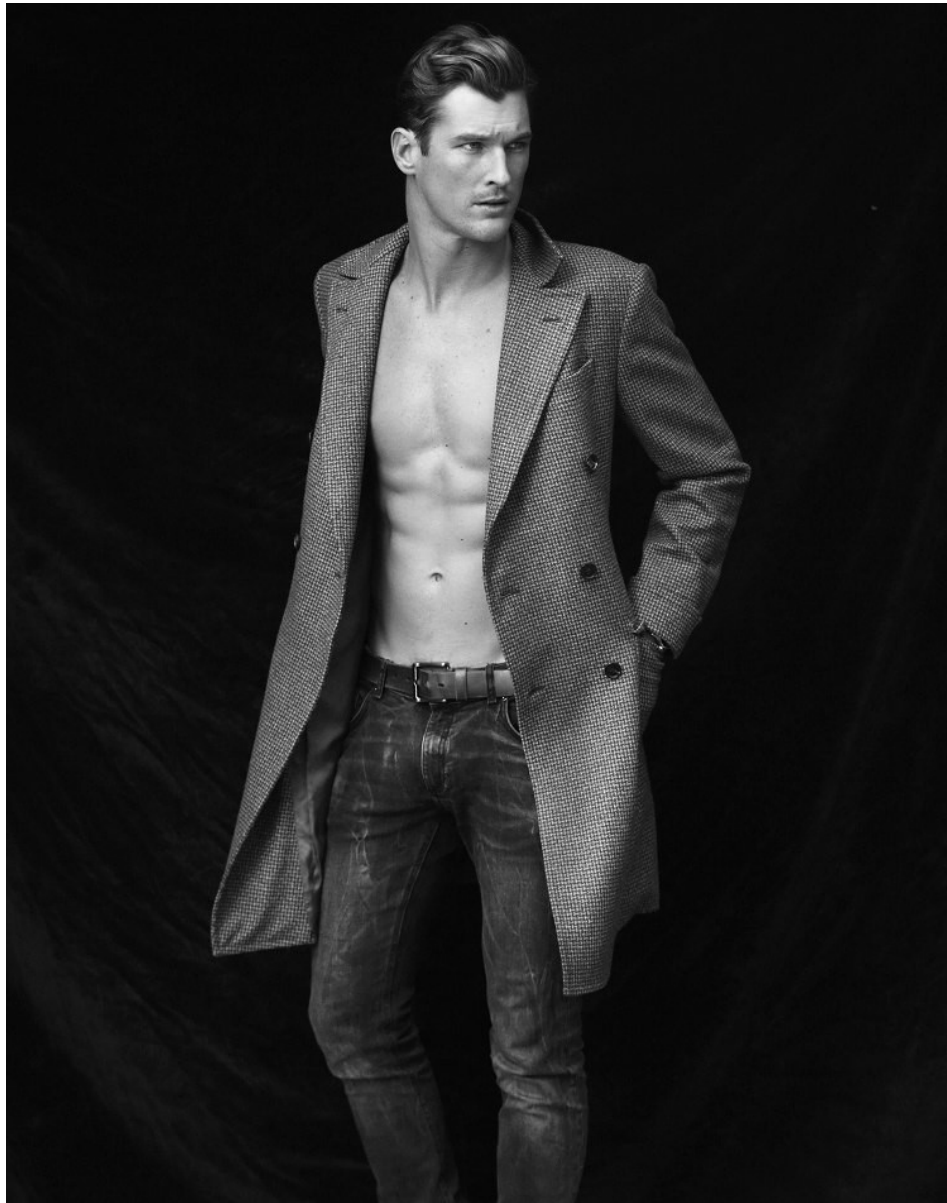

BOSS MODELS

CAPE TOWN

SEAN VAN SCHOOR

Height: 189cm Chest: 96cm Waist: 84cm Suit: 40 L Shoe: 9 UK Hair: Light Brown Eyes: Blue

BOSS MODELS

CAPE TOWN

SEAN VAN SCHOOR

Height: 189cm Chest: 96cm Waist: 84cm Suit: 40 L Shoe: 9 UK Hair: Light Brown Eyes: Blue