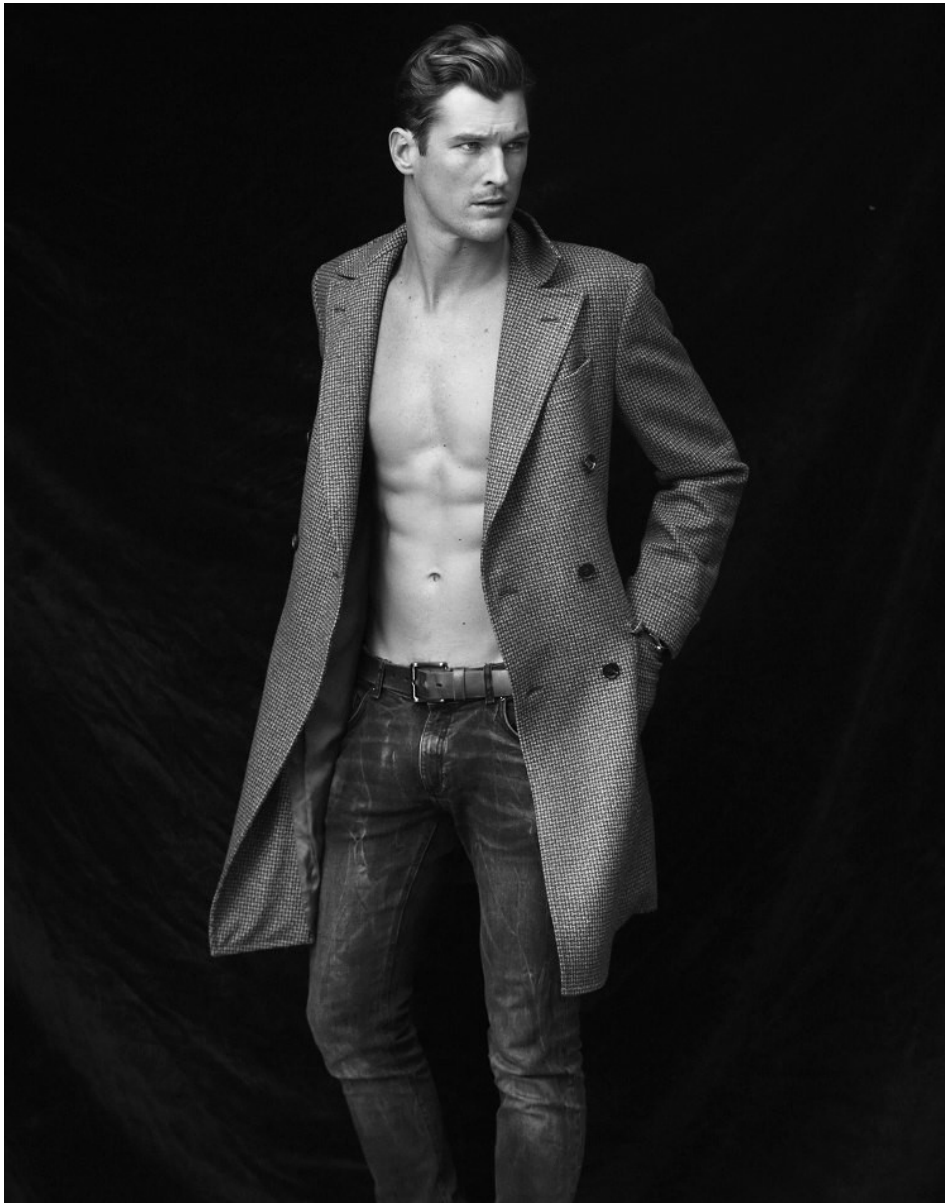

BOSS MODELS

CAPE TOWN

SEAN VAN SCHOOR

Height: 189cm Chest: 96cm Waist: 84cm Suit: 40 L Shoe: 9 UK Hair: Light Brown Eyes: Blue

BOSS MODELS

CAPE TOWN

Blue checked shirt R325 Old Khaki, striped shorts R250 Markham
Vivella cap R450 House of Monastic, golf shirt R249
Esprit, shorts R450 Canterbury