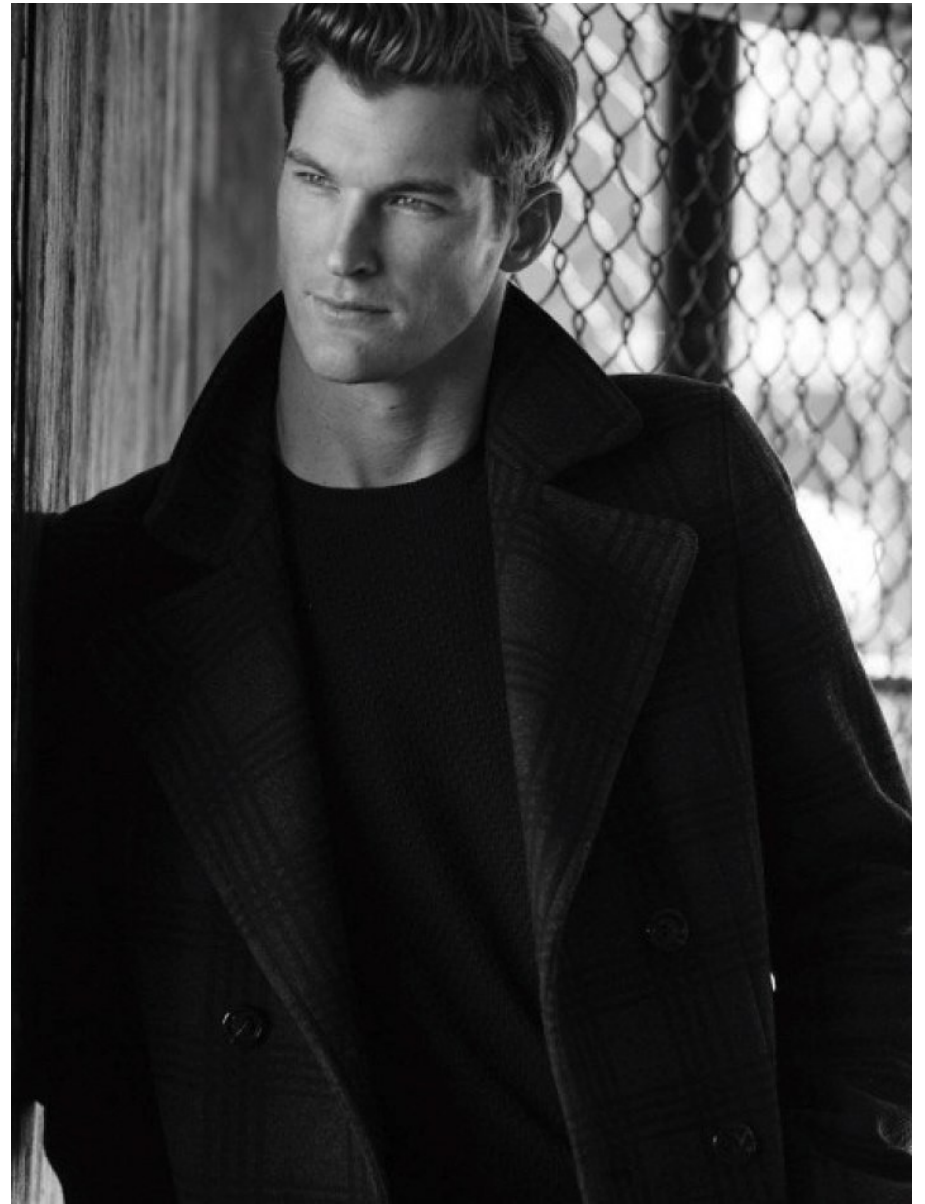

BOSS MODELS

CAPE TOWN

SEAN VAN SCHOOR

Height: 189cm Chest: 96cm Waist: 84cm Suit: 40 L Shoe: 9 UK Hair: Light Brown Eyes: Blue

BOSS MODELS

CAPE TOWN

SEAN VAN SCHOOR

Height: 189cm Chest: 96cm Waist: 84cm Suit: 40 L Shoe: 9 UK Hair: Light Brown Eyes: Blue