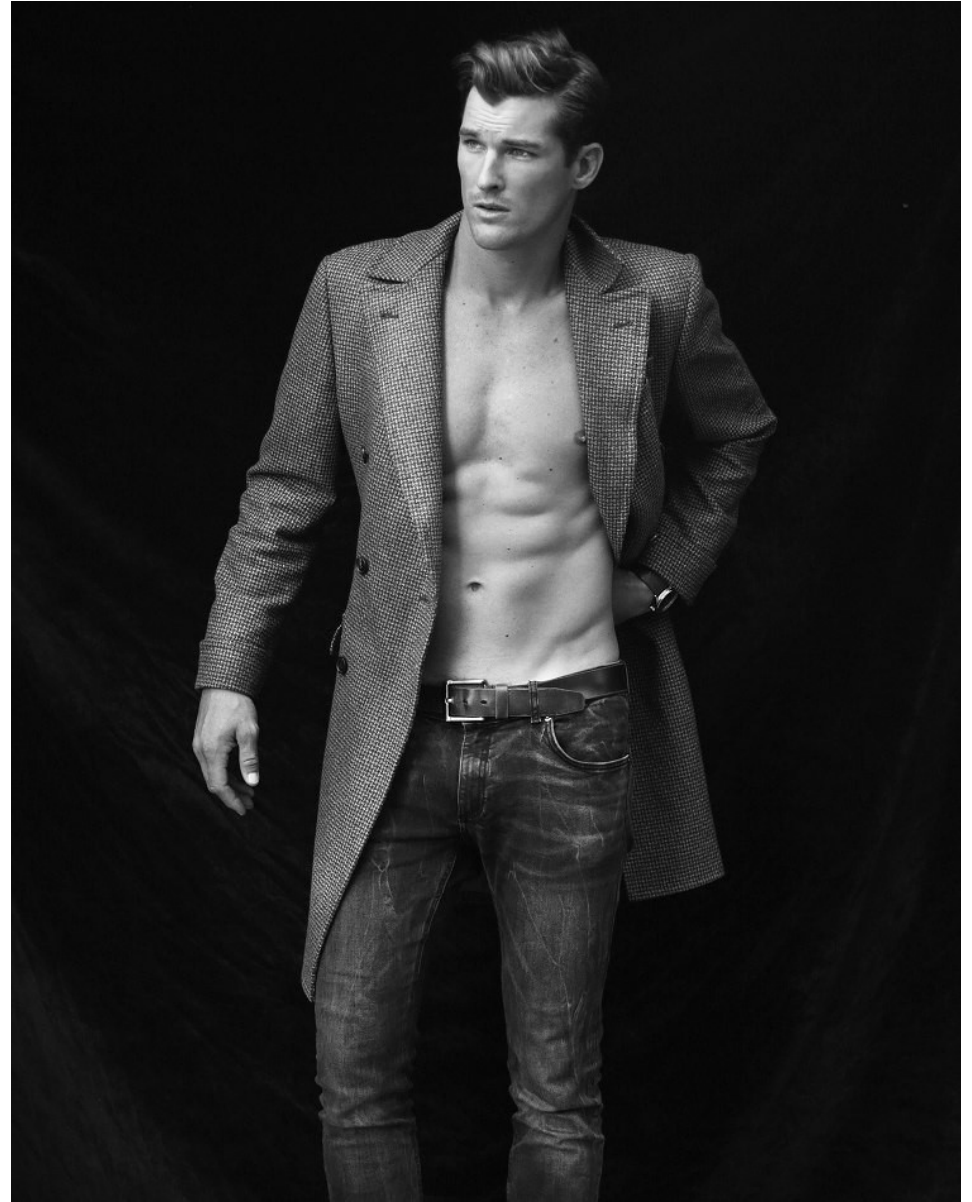

BOSS MODELS

CAPE TOWN

SEAN VAN SCHOOR

Height: 189cm Chest: 96cm Waist: 84cm Suit: 40 L Shoe: 9 UK Hair: Light Brown Eyes: Blue

BOSS MODELS

CAPE TOWN

SEAN VAN SCHOOR

Height: 189cm Chest: 96cm Waist: 84cm Suit: 40 L Shoe: 9 UK Hair: Light Brown Eyes: Blue

BOSS MODELS

CAPE TOWN

SEAN VAN SCHOOR

Height: 189cm Chest: 96cm Waist: 84cm Suit: 40 L Shoe: 9 UK Hair: Light Brown Eyes: Blue

BOSS MODELS

CAPE TOWN

NEW IN

SHOP NEW ARRIVALS ▶