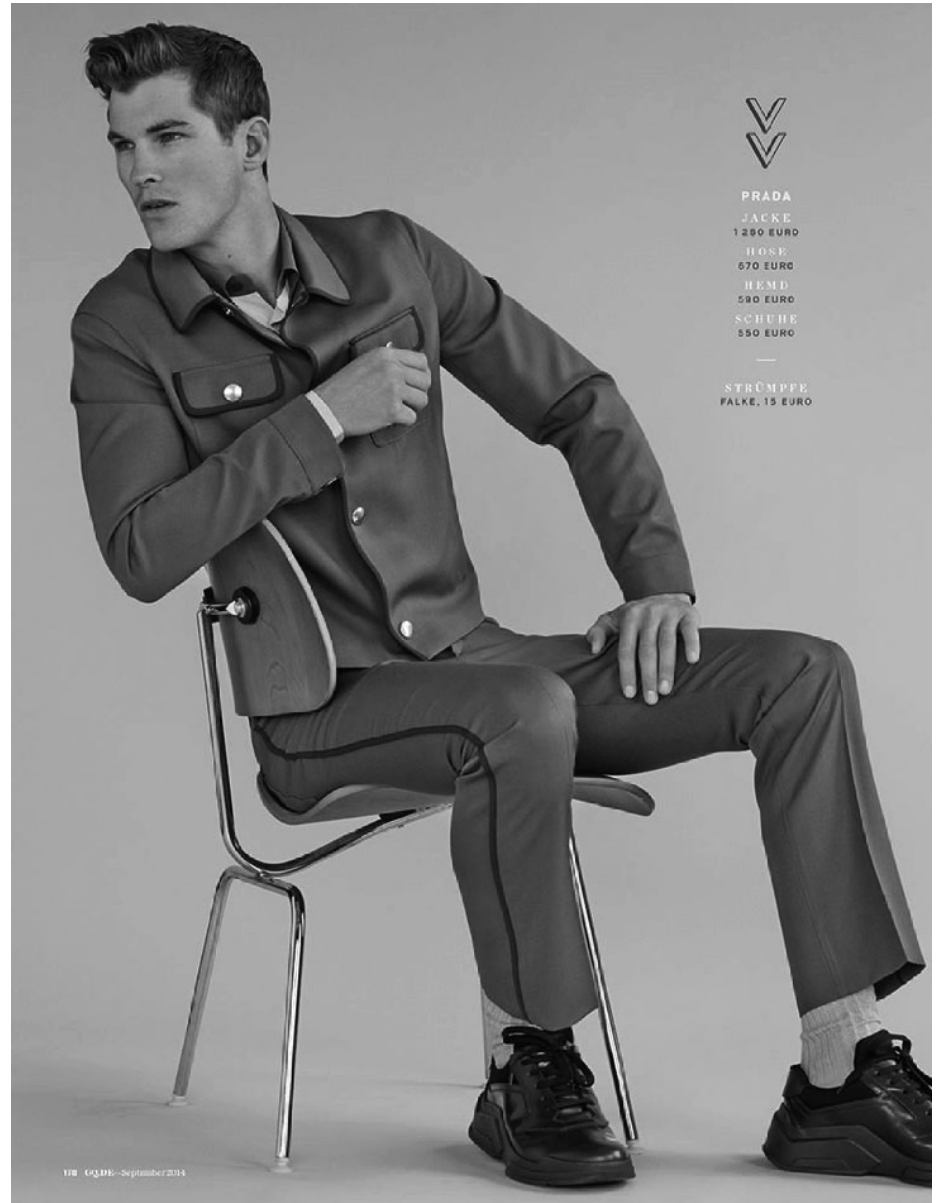

BOSS MODELS

CAPE TOWN

SEAN VAN SCHOOR

Height: 189cm Chest: 96cm Waist: 84cm Suit: 40 L Shoe: 9 UK Hair: Light Brown Eyes: Blue

BOSS MODELS

CAPE TOWN

SEAN VAN SCHOOR

Height: 189cm Chest: 96cm Waist: 84cm Suit: 40 L Shoe: 9 UK Hair: Light Brown Eyes: Blue