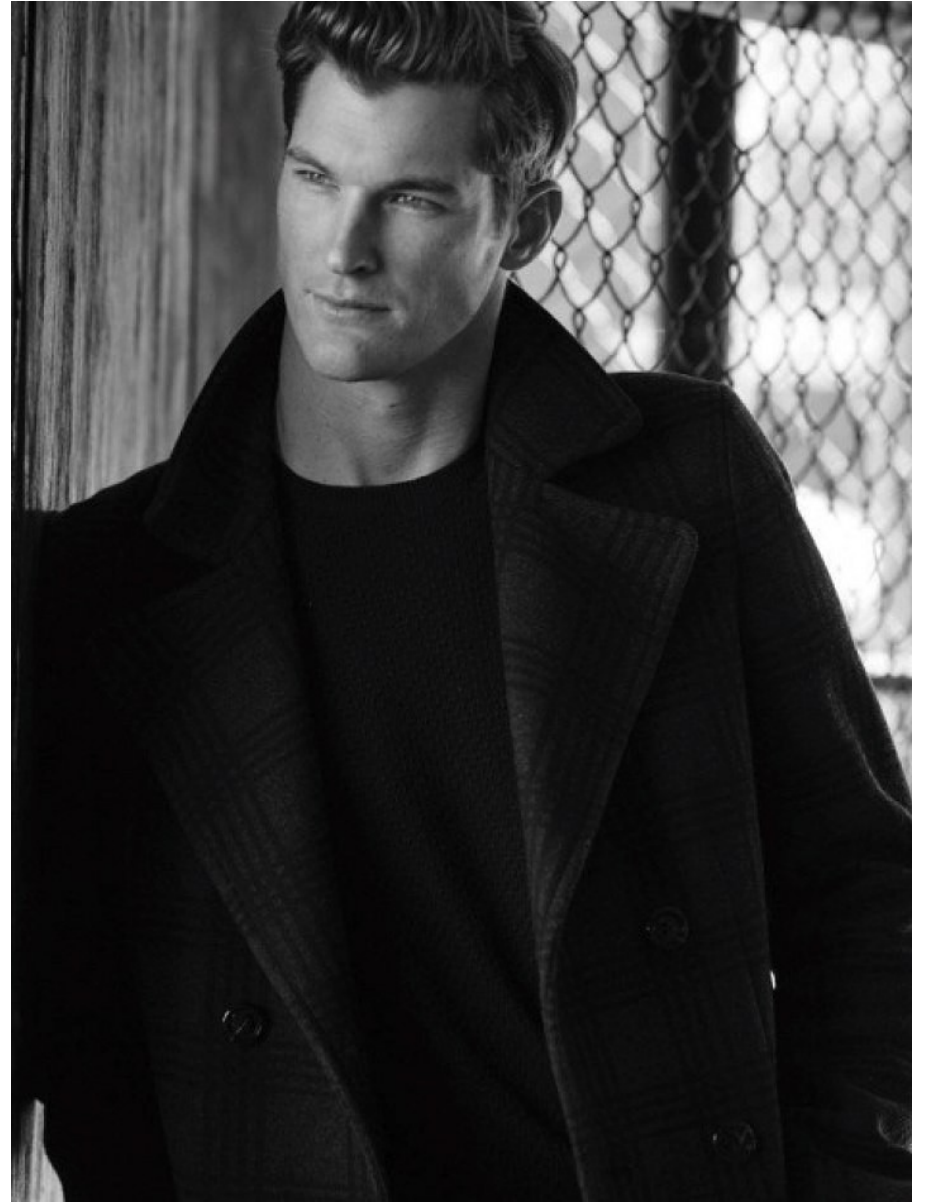

BOSS MODELS

CAPE TOWN

SEAN VAN SCHOOR

Height: 189cm Chest: 96cm Waist: 84cm Suit: 40 L Shoe: 9 UK Hair: Light Brown Eyes: Blue

BOSS MODELS

CAPE TOWN

SEAN VAN SCHOOR

Height: 189cm Chest: 96cm Waist: 84cm Suit: 40 L Shoe: 9 UK Hair: Light Brown Eyes: Blue