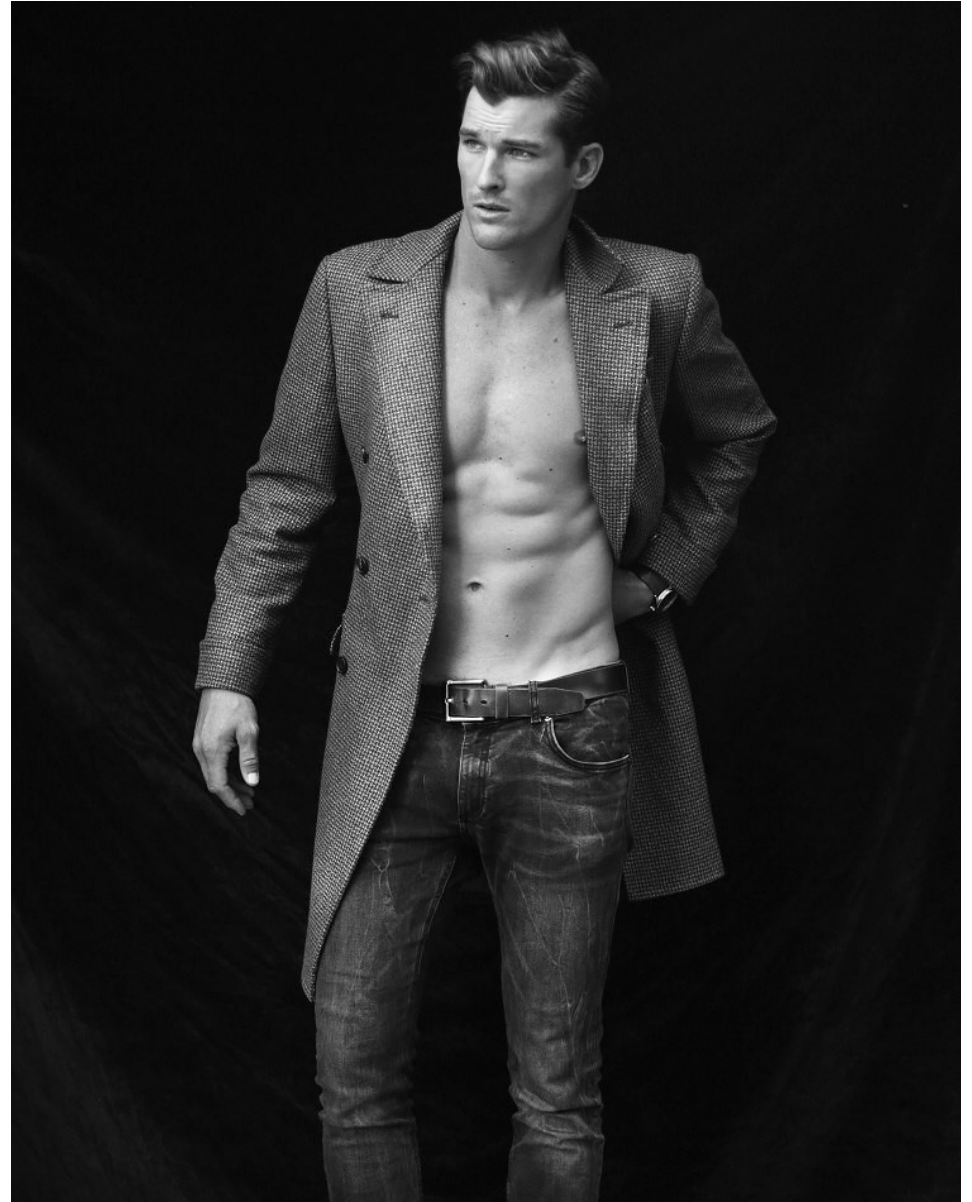

BOSS MODELS

CAPE TOWN

SEAN VAN SCHOOR

Height: 189cm Chest: 96cm Waist: 84cm Suit: 40 L Shoe: 9 UK Hair: Light Brown Eyes: Blue

BOSS MODELS

CAPE TOWN

SEAN VAN SCHOOR

Height: 189cm Chest: 96cm Waist: 84cm Suit: 40 L Shoe: 9 UK Hair: Light Brown Eyes: Blue

BOSS MODELS

CAPE TOWN

SEAN VAN SCHOOR

Height: 189cm Chest: 96cm Waist: 84cm Suit: 40 L Shoe: 9 UK Hair: Light Brown Eyes: Blue

BOSS MODELS

CAPE TOWN

Blue checked shirt R325 Old Khaki, striped shorts R250 Markham
Vivella cap R450 House of Monastic, golf shirt R249
Esprit, shorts R450 Canterbury