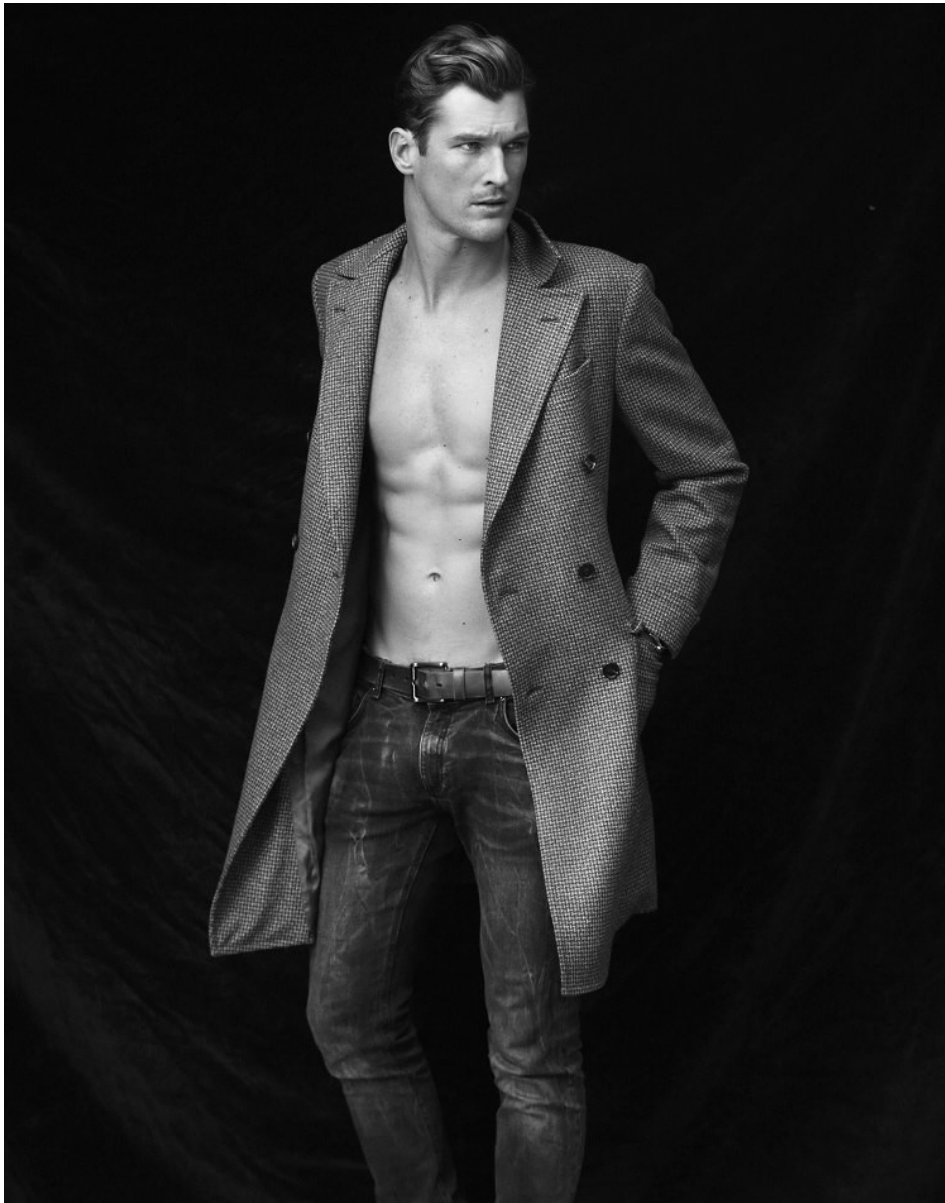

BOSS MODELS

CAPE TOWN

SEAN VAN SCHOOR

Height: 189cm Chest: 96cm Waist: 84cm Suit: 40 L Shoe: 9 UK Hair: Light Brown Eyes: Blue

BOSS MODELS

CAPE TOWN

SEAN VAN SCHOOR

Height: 189cm Chest: 96cm Waist: 84cm Suit: 40 L Shoe: 9 UK Hair: Light Brown Eyes: Blue