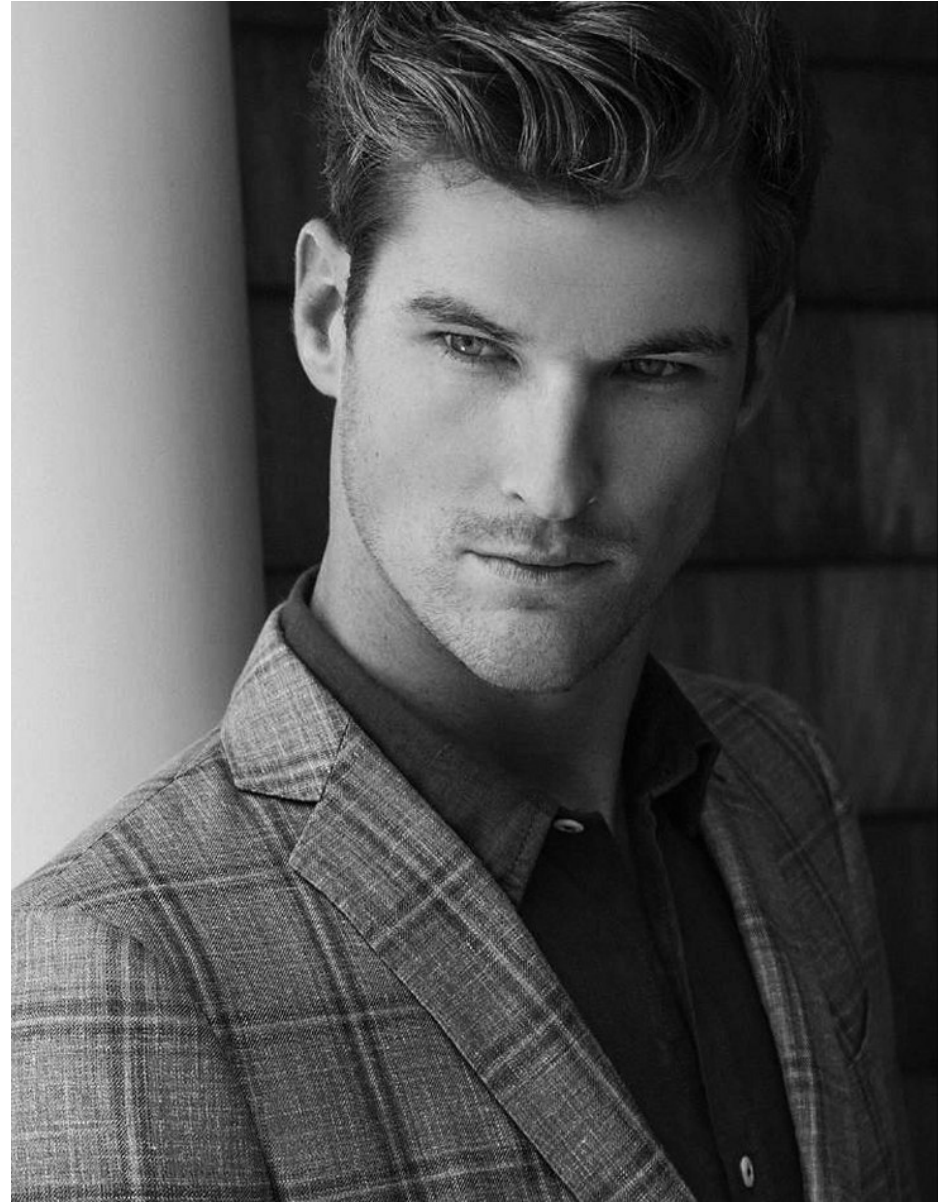

BOSS MODELS

CAPE TOWN

SEAN VAN SCHOOR

Height: 189cm Chest: 96cm Waist: 84cm Suit: 40 L Shoe: 9 UK Hair: Light Brown Eyes: Blue

BOSS MODELS

CAPE TOWN

SEAN VAN SCHOOR

Height: 189cm Chest: 96cm Waist: 84cm Suit: 40 L Shoe: 9 UK Hair: Light Brown Eyes: Blue