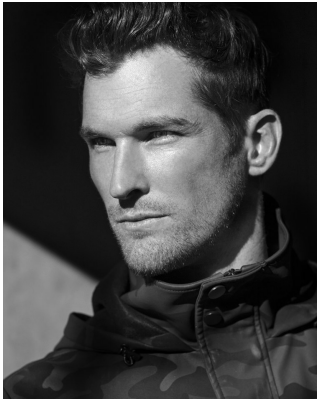

BOSS MODELS

CAPE TOWN

SEAN VAN SCHOOR

Height: 189cm Chest: 96cm Waist: 84cm Suit: 40 L Shoe: 9 UK Hair: Light Brown Eyes: Blue

BOSS MODELS

CAPE TOWN

SEAN VAN SCHOOR

Height: 189cm Chest: 96cm Waist: 84cm Suit: 40 L Shoe: 9 UK Hair: Light Brown Eyes: Blue