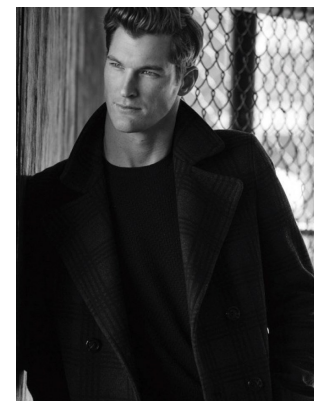

BOSS MODELS

CAPE TOWN

SEAN VAN SCHOOR

Height: 189cm Chest: 96cm Waist: 84cm Suit: 40 L Shoe: 9 UK Hair: Light Brown Eyes: Blue

BOSS MODELS

CAPE TOWN

SEAN VAN SCHOOR

Height: 189cm Chest: 96cm Waist: 84cm Suit: 40 L Shoe: 9 UK Hair: Light Brown Eyes: Blue