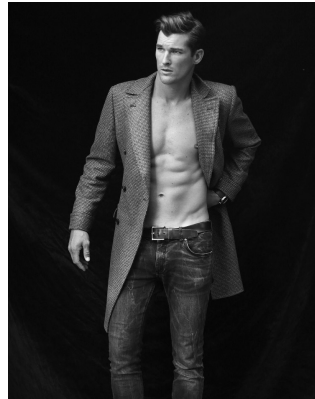

BOSS MODELS

CAPE TOWN

SEAN VAN SCHOOR

Height: 189cm Chest: 96cm Waist: 84cm Suit: 40 L Shoe: 9 UK Hair: Light Brown Eyes: Blue

BOSS MODELS

CAPE TOWN

SEAN VAN SCHOOR

Height: 189cm Chest: 96cm Waist: 84cm Suit: 40 L Shoe: 9 UK Hair: Light Brown Eyes: Blue