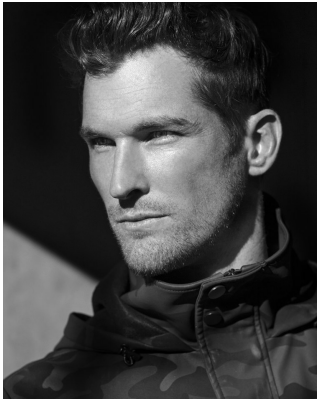

# BOSS MODELS

CAPE TOWN

## SEAN VAN SCHOOR

Height: 189cm Chest: 96cm Waist: 84cm Suit: 40 L Shoe: 9 UK Hair: Light Brown Eyes: Blue