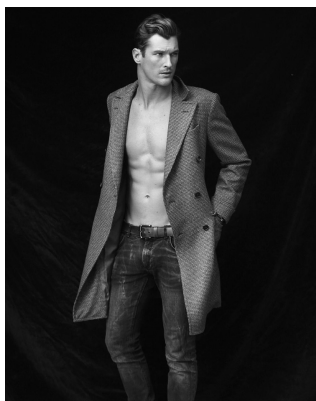

BOSS MODELS

CAPE TOWN

SEAN VAN SCHOOR

Height: 189cm Chest: 96cm Waist: 84cm Suit: 40 L Shoe: 9 UK Hair: Light Brown Eyes: Blue

BOSS MODELS

CAPE TOWN

SEAN VAN SCHOOR

Height: 189cm Chest: 96cm Waist: 84cm Suit: 40 L Shoe: 9 UK Hair: Light Brown Eyes: Blue