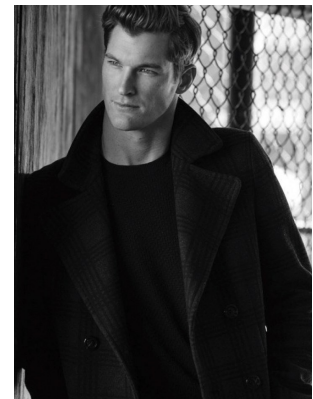

# BOSS MODELS

CAPE TOWN

## SEAN VAN SCHOOR

Height: 189cm Chest: 96cm Waist: 84cm Suit: 40 L Shoe: 9 UK Hair: Light Brown Eyes: Blue