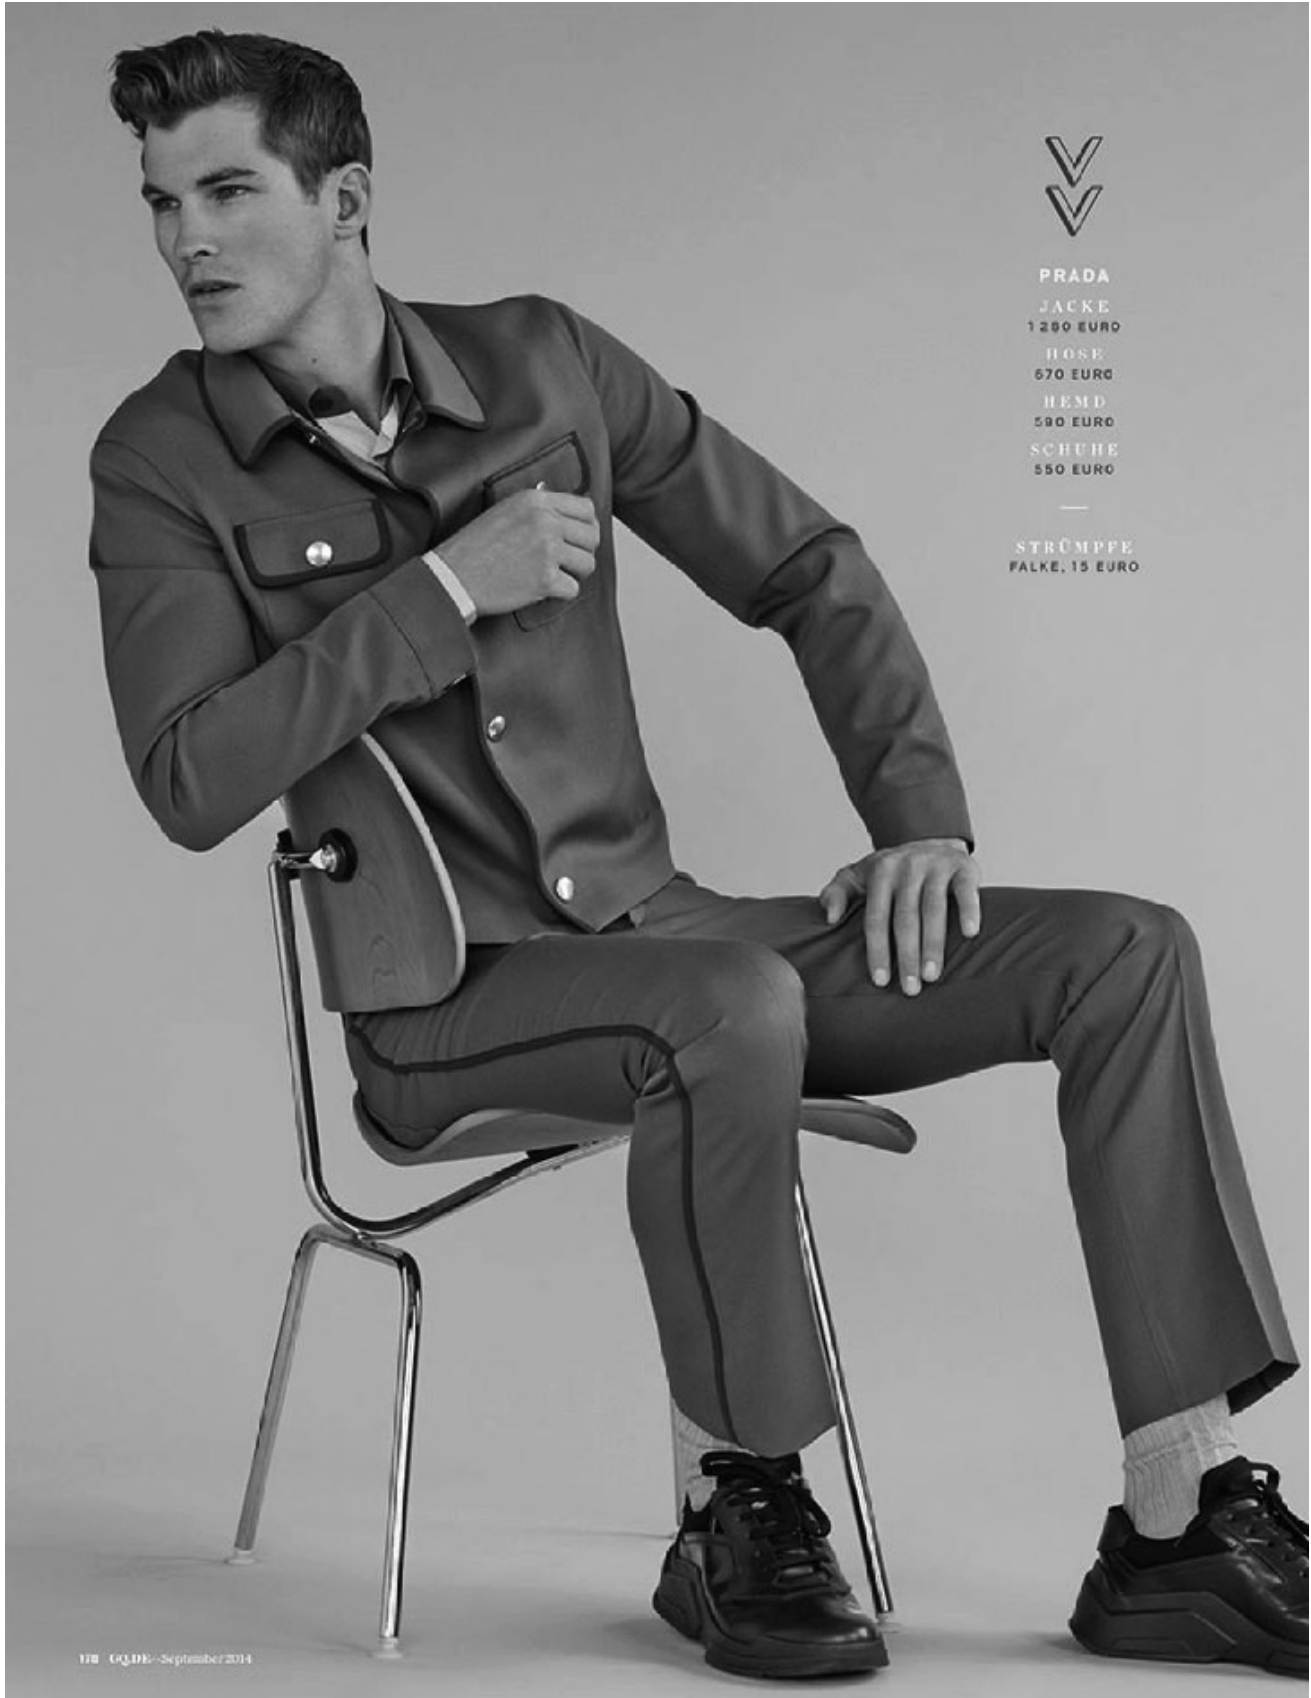

BOSS MODELS

CAPE TOWN

PRADA
JACKE
1 280 EURO
HOSE
670 EURO
HEMD
580 EURO
SCHUHE
550 EURO

—
STRÜMPFE
FALKE, 15 EURO

118 GQ.DE - September 2014

SEAN VAN SCHOOR

Height: 189cm Chest: 96cm Waist: 84cm Suit: 40 L Shoe: 9 UK Hair: Light Brown Eyes: Blue