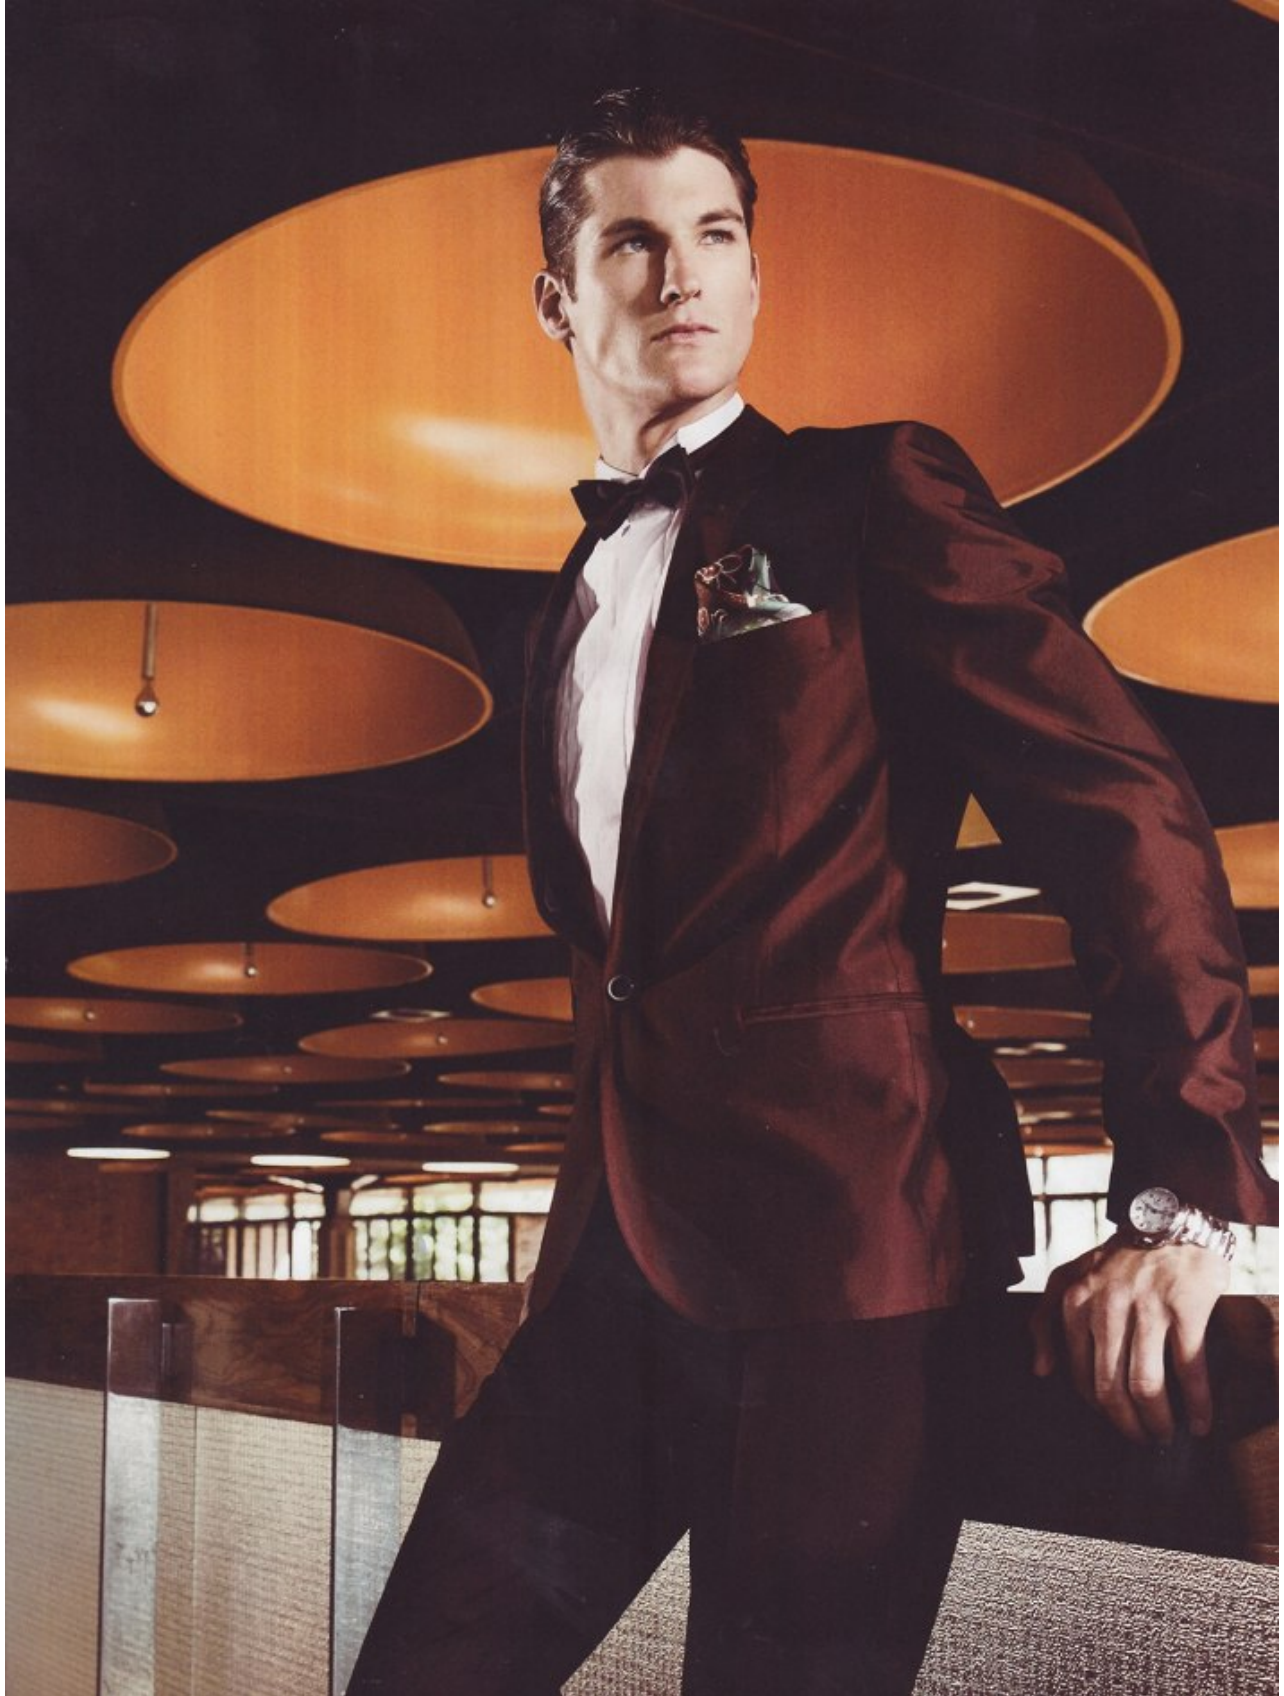

BOSS MODELS

CAPE TOWN

SEAN VAN SCHOOR

Height: 189cm Chest: 96cm Waist: 84cm Suit: 40 L Shoe: 9 UK Hair: Light Brown Eyes: Blue