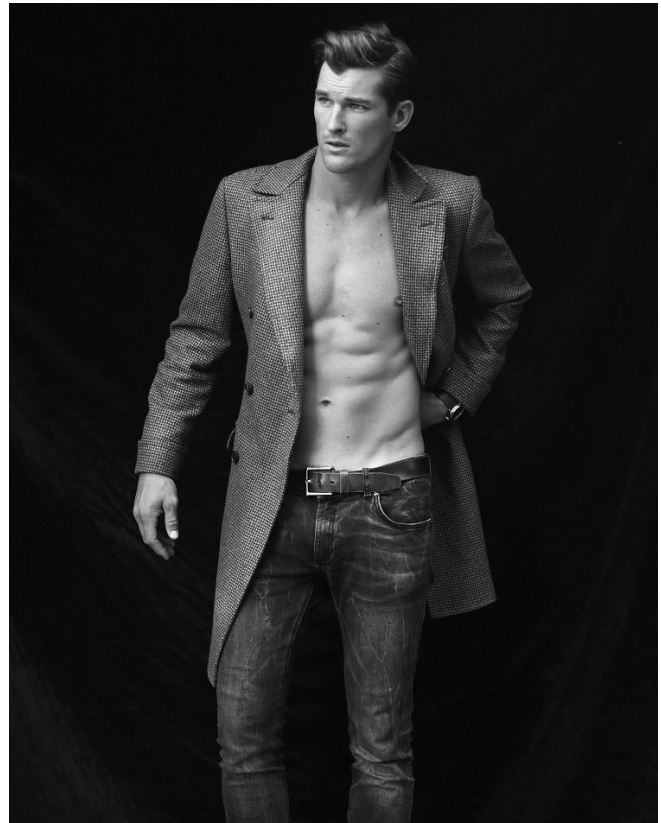

# BOSS MODELS

CAPE TOWN

SEAN VAN SCHOOR

Height: 189cm Chest: 96cm Waist: 84cm Suit: 40 L Shoe: 9 UK Hair: Light Brown Eyes: Blue

# BOSS MODELS

CAPE TOWN

## SEAN VAN SCHOOR

Height: 189cm Chest: 96cm Waist: 84cm Suit: 40 L Shoe: 9 UK Hair: Light Brown Eyes: Blue