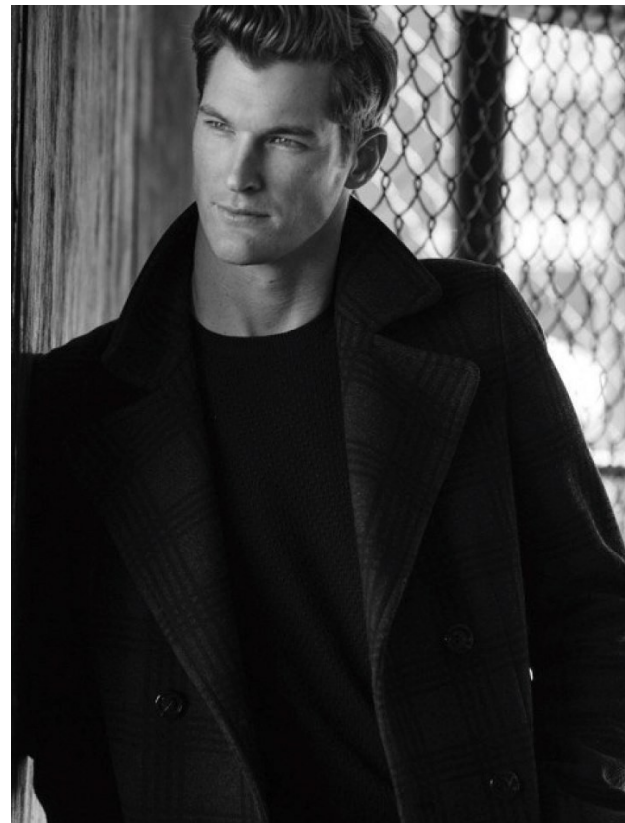

# BOSS MODELS

CAPE TOWN

# BOSS MODELS

CAPE TOWN

SEAN VAN SCHOOR

Height: 189cm Chest: 96cm Waist: 84cm Suit: 40 L Shoe: 9 UK Hair: Light Brown Eyes: Blue