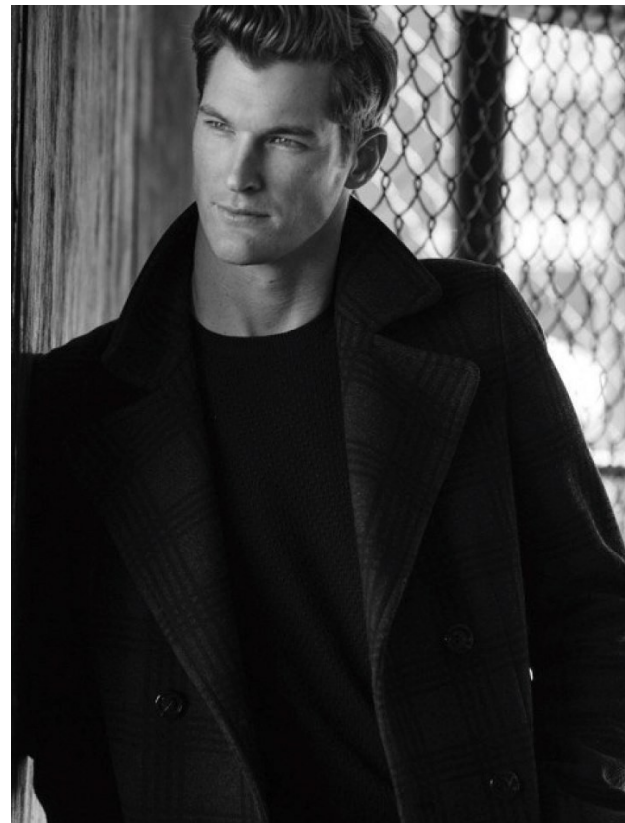

BOSS MODELS

CAPE TOWN

SEAN VAN SCHOOR

Height: 189cm Chest: 96cm Waist: 84cm Suit: 40 L Shoe: 9 UK Hair: Light Brown Eyes: Blue

BOSS MODELS

CAPE TOWN

SEAN VAN SCHOOR

Height: 189cm Chest: 96cm Waist: 84cm Suit: 40 L Shoe: 9 UK Hair: Light Brown Eyes: Blue