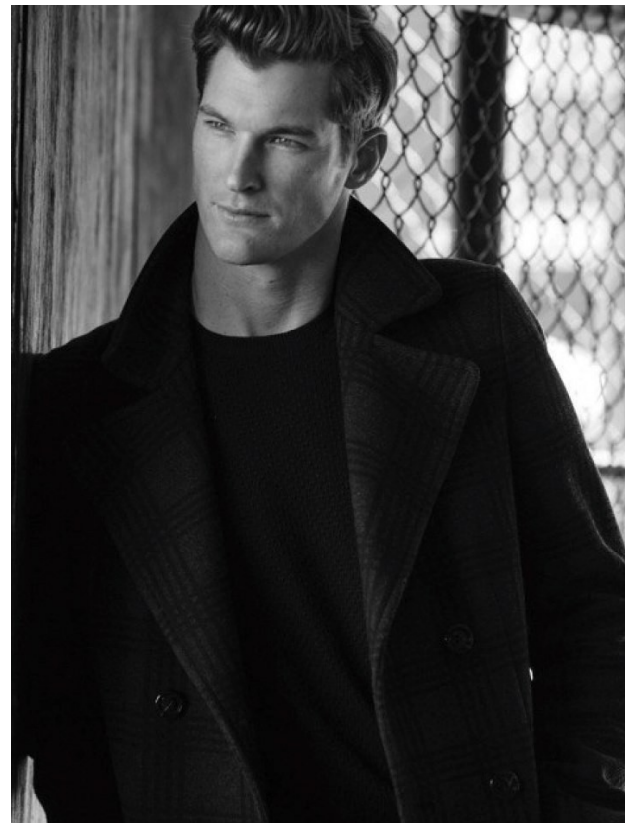

BOSS MODELS

CAPE TOWN

SEAN VAN SCHOOR

Height: 189cm Chest: 96cm Waist: 84cm Suit: 40 L Shoe: 9 UK Hair: Light Brown Eyes: Blue