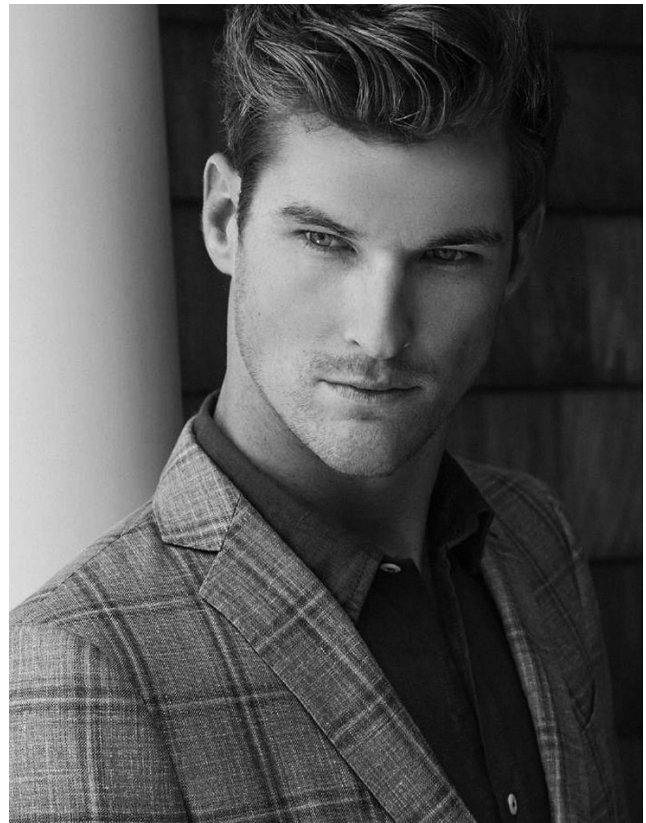

BOSS MODELS

CAPE TOWN

SEAN VAN SCHOOR

Height: 189cm Chest: 96cm Waist: 84cm Suit: 40 L Shoe: 9 UK Hair: Light Brown Eyes: Blue

BOSS MODELS

CAPE TOWN

SEAN VAN SCHOOR

Height: 189cm Chest: 96cm Waist: 84cm Suit: 40 L Shoe: 9 UK Hair: Light Brown Eyes: Blue

BOSS MODELS

CAPE TOWN

SEAN VAN SCHOOR

Height: 189cm Chest: 96cm Waist: 84cm Suit: 40 L Shoe: 9 UK Hair: Light Brown Eyes: Blue