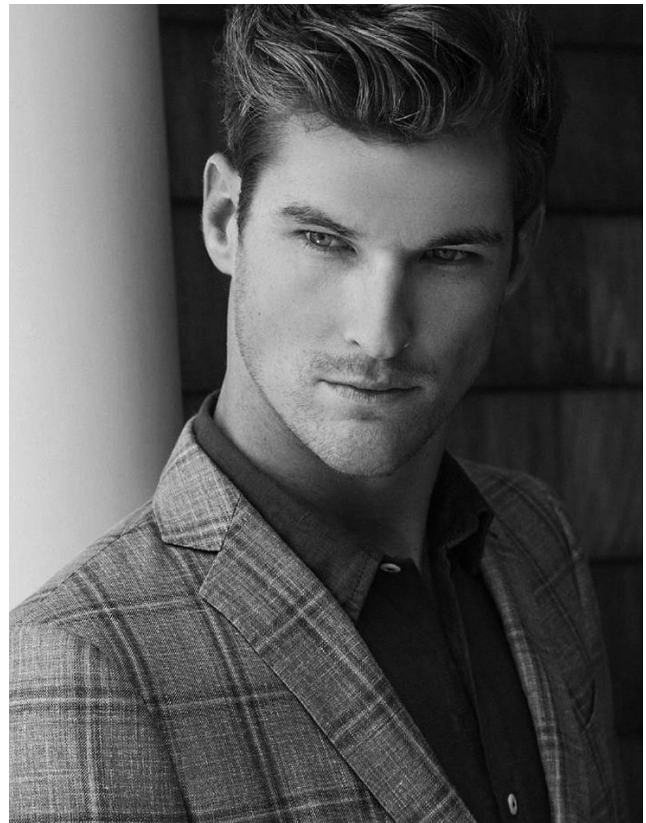

BOSS MODELS

CAPE TOWN

SEAN VAN SCHOOR

Height: 189cm Chest: 96cm Waist: 84cm Suit: 40 L Shoe: 9 UK Hair: Light Brown Eyes: Blue