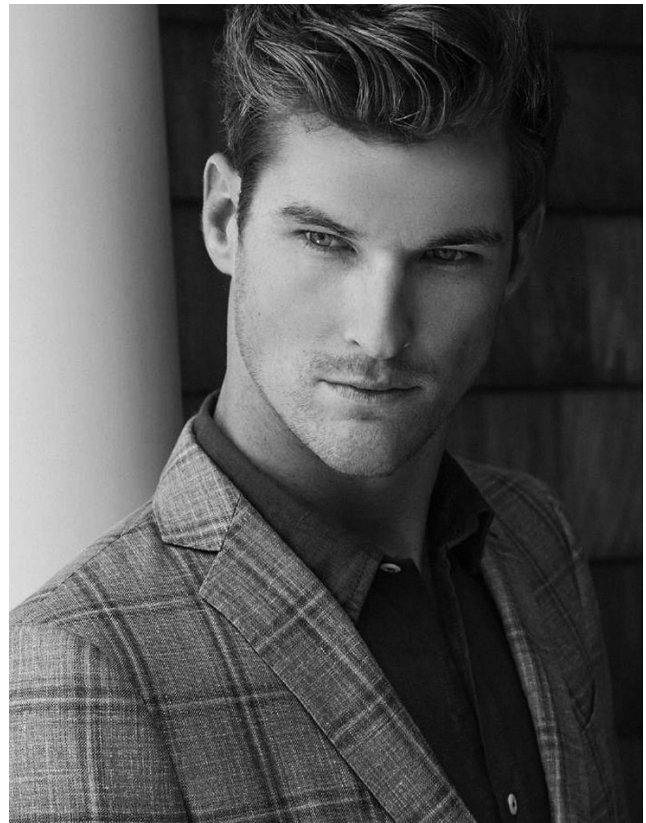

# BOSS MODELS

CAPE TOWN

SEAN VAN SCHOOR

Height: 189cm Chest: 96cm Waist: 84cm Suit: 40 L Shoe: 9 UK Hair: Light Brown Eyes: Blue

# BOSS MODELS

CAPE TOWN

## SEAN VAN SCHOOR

Height: 189cm Chest: 96cm Waist: 84cm Suit: 40 L Shoe: 9 UK Hair: Light Brown Eyes: Blue