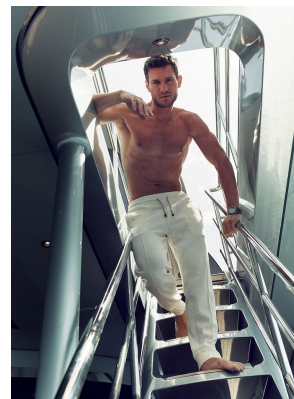

BOSS MODELS

CAPE TOWN

01 / Was kommt

Darauf lohnt es sich für Sie zu warten

DORIAN ISAACSON

Height: 184cm Chest: 100cm Waist: 80cm Suit: 40 R Shoe: 11 UK Hair: Brown Eyes: Blue

BOSS MODELS

CAPE TOWN

DORIAN ISAACSON

Height: 184cm Chest: 100cm Waist: 80cm Suit: 40 R Shoe: 11 UK Hair: Brown Eyes: Blue

BOSS MODELS

CAPE TOWN

DORIAN ISAACSON

Height: 184cm Chest: 100cm Waist: 80cm Suit: 40 R Shoe: 11 UK Hair: Brown Eyes: Blue