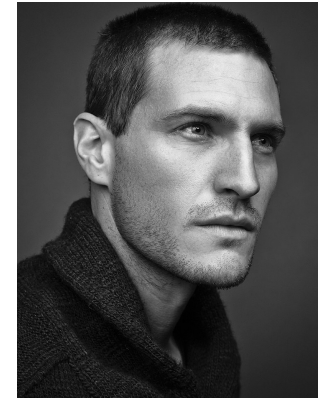

BOSS MODELS

CAPE TOWN

01 / Was kommt

Darauf lohnt es sich für Sie zu warten

DORIAN ISAACSON

Height: 184cm Chest: 100cm Waist: 80cm Suit: 40 R Shoe: 11 UK Hair: Brown Eyes: Blue

BOSS MODELS

CAPE TOWN

DORIAN ISAACSON

Height: 184cm Chest: 100cm Waist: 80cm Suit: 40 R Shoe: 11 UK Hair: Brown Eyes: Blue

BOSS MODELS

CAPE TOWN

DORIAN ISAACSON

Height: 184cm Chest: 100cm Waist: 80cm Suit: 40 R Shoe: 11 UK Hair: Brown Eyes: Blue