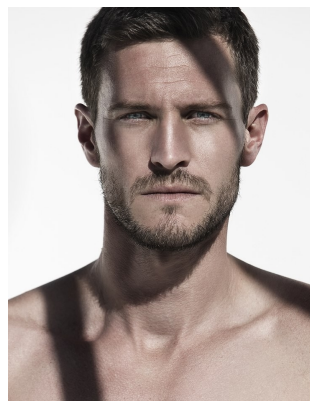

BOSS MODELS

CAPE TOWN

01 / Was kommt

Darauf lohnt es sich für Sie zu warten

DORIAN ISAACSON

Height: 184cm Chest: 100cm Waist: 80cm Suit: 40 R Shoe: 11 UK Hair: Brown Eyes: Blue

BOSS MODELS

CAPE TOWN

DORIAN ISAACSON

Height: 184cm Chest: 100cm Waist: 80cm Suit: 40 R Shoe: 11 UK Hair: Brown Eyes: Blue

BOSS MODELS

CAPE TOWN

DORIAN ISAACSON

Height: 184cm Chest: 100cm Waist: 80cm Suit: 40 R Shoe: 11 UK Hair: Brown Eyes: Blue