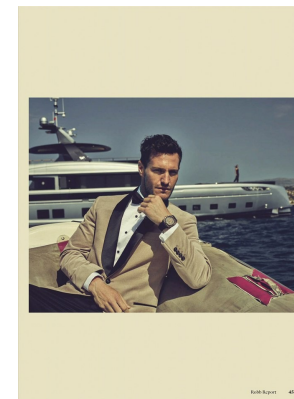

BOSS MODELS

CAPE TOWN

DORIAN ISAACSON

Height: 184cm Chest: 100cm Waist: 80cm Suit: 40 R Shoe: 11 UK Hair: Brown Eyes: Blue