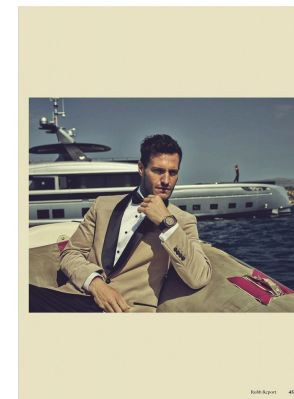

BOSS MODELS

CAPE TOWN

01 / Was kommt

Darauf lohnt es sich für Sie zu warten

DORIAN ISAACSON

Height: 184cm Chest: 100cm Waist: 80cm Suit: 40 R Shoe: 11 UK Hair: Brown Eyes: Blue

BOSS MODELS

CAPE TOWN

DORIAN ISAACSON

Height: 184cm Chest: 100cm Waist: 80cm Suit: 40 R Shoe: 11 UK Hair: Brown Eyes: Blue

BOSS MODELS

CAPE TOWN

DORIAN ISAACSON

Height: 184cm Chest: 100cm Waist: 80cm Suit: 40 R Shoe: 11 UK Hair: Brown Eyes: Blue