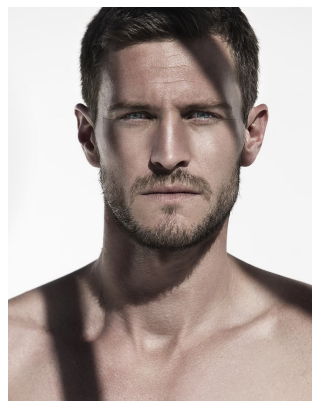

BOSS MODELS

CAPE TOWN

01 / Was kommt

Darauf lohnt es sich für Sie zu warten

DORIAN ISAACSON

Height: 184cm Chest: 100cm Waist: 80cm Suit: 40 R Shoe: 11 UK Hair: Brown Eyes: Blue

BOSS MODELS

CAPE TOWN

DORIAN ISAACSON

Height: 184cm Chest: 100cm Waist: 80cm Suit: 40 R Shoe: 11 UK Hair: Brown Eyes: Blue

BOSS MODELS

CAPE TOWN

DORIAN ISAACSON

Height: 184cm Chest: 100cm Waist: 80cm Suit: 40 R Shoe: 11 UK Hair: Brown Eyes: Blue