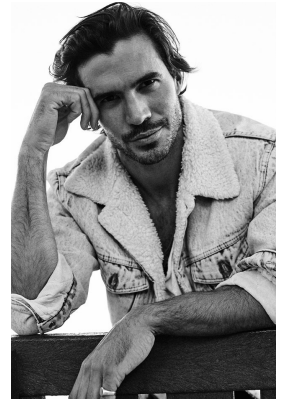

BOSS MODELS

CAPE TOWN

LUC DE LA MOTTE

Height: 184cm Chest: 101cm Waist: 87cm Suit: 40 R Shoe: 10 UK Hair: Brown Eyes: Brown

BOSS MODELS

CAPE TOWN

CLEANING UP

LUC DE LA MOTTE

Height: 184cm Chest: 101cm Waist: 87cm Suit: 40 R Shoe: 10 UK Hair: Brown Eyes: Brown

BOSS MODELS

CAPE TOWN

LUC DE LA MOTTE

Height: 184cm Chest: 101cm Waist: 87cm Suit: 40 R Shoe: 10 UK Hair: Brown Eyes: Brown

BOSS MODELS

CAPE TOWN

LUC DE LA MOTTE

Height: 184cm Chest: 101cm Waist: 87cm Suit: 40 R Shoe: 10 UK Hair: Brown Eyes: Brown