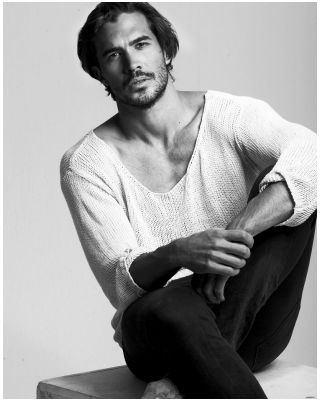

BOSS MODELS

CAPE TOWN

LUC DE LA MOTTE

Height: 184cm Chest: 101cm Waist: 87cm Suit: 40 R Shoe: 10 UK Hair: Brown Eyes: Brown

BOSS MODELS

CAPE TOWN

CLEANING UP

LUC DE LA MOTTE

Height: 184cm Chest: 101cm Waist: 87cm Suit: 40 R Shoe: 10 UK Hair: Brown Eyes: Brown

BOSS MODELS

CAPE TOWN

LUC DE LA MOTTE

Height: 184cm Chest: 101cm Waist: 87cm Suit: 40 R Shoe: 10 UK Hair: Brown Eyes: Brown

BOSS MODELS

CAPE TOWN

LUC DE LA MOTTE

Height: 184cm Chest: 101cm Waist: 87cm Suit: 40 R Shoe: 10 UK Hair: Brown Eyes: Brown