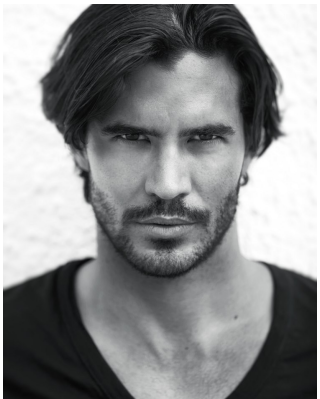

BOSS MODELS

CAPE TOWN

LUC DE LA MOTTE

Height: 184cm Chest: 101cm Waist: 87cm Suit: 40 R Shoe: 10 UK Hair: Brown Eyes: Brown

BOSS MODELS

CAPE TOWN

CLEANING UP

LUC DE LA MOTTE

Height: 184cm Chest: 101cm Waist: 87cm Suit: 40 R Shoe: 10 UK Hair: Brown Eyes: Brown

BOSS MODELS

CAPE TOWN

LUC DE LA MOTTE

Height: 184cm Chest: 101cm Waist: 87cm Suit: 40 R Shoe: 10 UK Hair: Brown Eyes: Brown

BOSS MODELS

CAPE TOWN

LUC DE LA MOTTE

Height: 184cm Chest: 101cm Waist: 87cm Suit: 40 R Shoe: 10 UK Hair: Brown Eyes: Brown