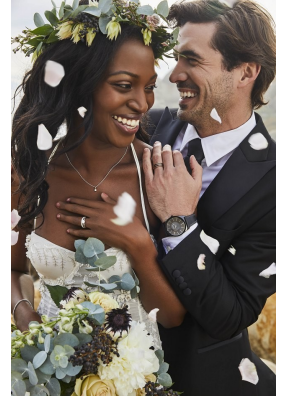

BOSS MODELS

CAPE TOWN

NEVER HIDE

Essexville

OTTO KERN
FRAGRANCES

LUC DE LA MOTTE

Height: 184cm Chest: 101cm Waist: 87cm Suit: 40 R Shoe: 10 UK Hair: Brown Eyes: Brown

BOSS MODELS

CAPE TOWN

CLEANING UP

LUC DE LA MOTTE

Height: 184cm Chest: 101cm Waist: 87cm Suit: 40 R Shoe: 10 UK Hair: Brown Eyes: Brown

BOSS MODELS

CAPE TOWN

LUC DE LA MOTTE

Height: 184cm Chest: 101cm Waist: 87cm Suit: 40 R Shoe: 10 UK Hair: Brown Eyes: Brown

BOSS MODELS

CAPE TOWN

LUC DE LA MOTTE

Height: 184cm Chest: 101cm Waist: 87cm Suit: 40 R Shoe: 10 UK Hair: Brown Eyes: Brown