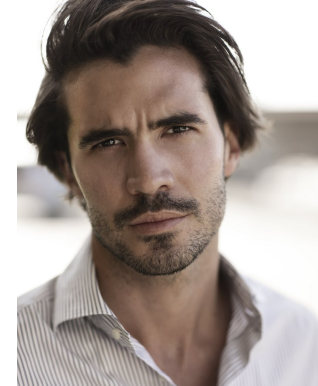

BOSS MODELS

CAPE TOWN

LUC DE LA MOTTE

Height: 184cm Chest: 101cm Waist: 87cm Suit: 40 R Shoe: 10 UK Hair: Brown Eyes: Brown

BOSS MODELS

CAPE TOWN

CLEANING UP

LUC DE LA MOTTE

Height: 184cm Chest: 101cm Waist: 87cm Suit: 40 R Shoe: 10 UK Hair: Brown Eyes: Brown

BOSS MODELS

CAPE TOWN

LUC DE LA MOTTE

Height: 184cm Chest: 101cm Waist: 87cm Suit: 40 R Shoe: 10 UK Hair: Brown Eyes: Brown

BOSS MODELS

CAPE TOWN

LUC DE LA MOTTE

Height: 184cm Chest: 101cm Waist: 87cm Suit: 40 R Shoe: 10 UK Hair: Brown Eyes: Brown