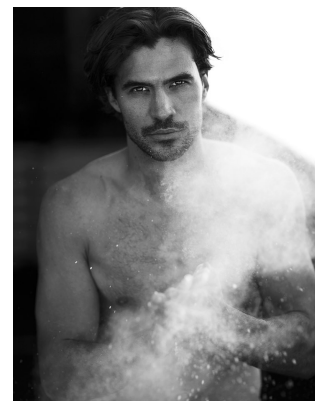

BOSS MODELS

CAPE TOWN

LUC DE LA MOTTE

Height: 184cm Chest: 101cm Waist: 87cm Suit: 40 R Shoe: 10 UK Hair: Brown Eyes: Brown

BOSS MODELS

CAPE TOWN

CLEANING UP

LUC DE LA MOTTE

Height: 184cm Chest: 101cm Waist: 87cm Suit: 40 R Shoe: 10 UK Hair: Brown Eyes: Brown

BOSS MODELS

CAPE TOWN

LUC DE LA MOTTE

Height: 184cm Chest: 101cm Waist: 87cm Suit: 40 R Shoe: 10 UK Hair: Brown Eyes: Brown

BOSS MODELS

CAPE TOWN

LUC DE LA MOTTE

Height: 184cm Chest: 101cm Waist: 87cm Suit: 40 R Shoe: 10 UK Hair: Brown Eyes: Brown