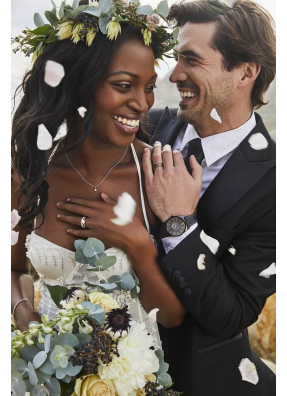

BOSS MODELS

CAPE TOWN

LUC DE LA MOTTE

Height: 184cm Chest: 101cm Waist: 87cm Suit: 40 R Shoe: 10 UK Hair: Brown Eyes: Brown

BOSS MODELS

CAPE TOWN

CLEANING UP

LUC DE LA MOTTE

Height: 184cm Chest: 101cm Waist: 87cm Suit: 40 R Shoe: 10 UK Hair: Brown Eyes: Brown

BOSS MODELS

CAPE TOWN

LUC DE LA MOTTE

Height: 184cm Chest: 101cm Waist: 87cm Suit: 40 R Shoe: 10 UK Hair: Brown Eyes: Brown

BOSS MODELS

CAPE TOWN

LUC DE LA MOTTE

Height: 184cm Chest: 101cm Waist: 87cm Suit: 40 R Shoe: 10 UK Hair: Brown Eyes: Brown