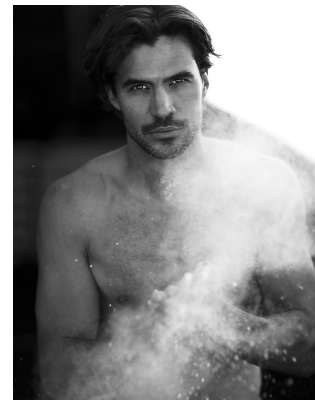

BOSS MODELS

CAPE TOWN

NEVER HIDE

Essexville

OTTO KERN
FRAGRANCES

LUC DE LA MOTTE

Height: 184cm Chest: 101cm Waist: 87cm Suit: 40 R Shoe: 10 UK Hair: Brown Eyes: Brown

BOSS MODELS

CAPE TOWN

CLEANING UP

LUC DE LA MOTTE

Height: 184cm Chest: 101cm Waist: 87cm Suit: 40 R Shoe: 10 UK Hair: Brown Eyes: Brown

BOSS MODELS

CAPE TOWN

LUC DE LA MOTTE

Height: 184cm Chest: 101cm Waist: 87cm Suit: 40 R Shoe: 10 UK Hair: Brown Eyes: Brown

BOSS MODELS

CAPE TOWN

LUC DE LA MOTTE

Height: 184cm Chest: 101cm Waist: 87cm Suit: 40 R Shoe: 10 UK Hair: Brown Eyes: Brown