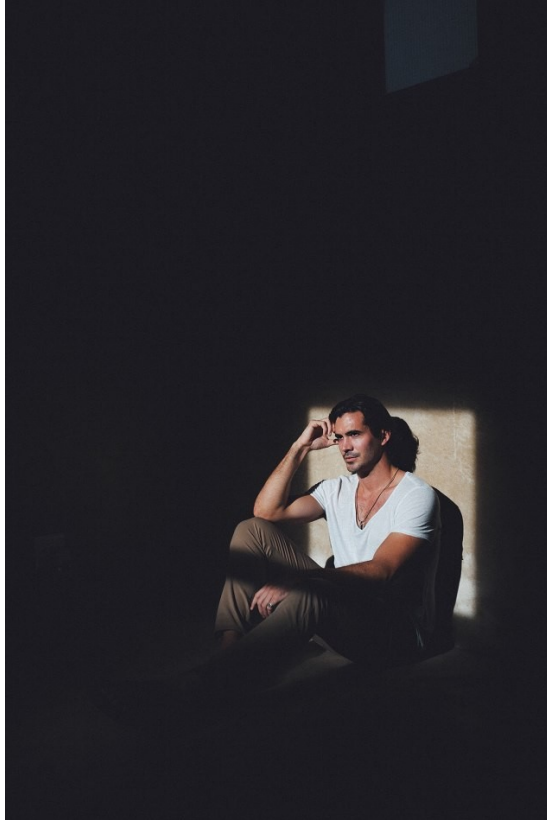

BOSS MODELS

CAPE TOWN

Fabiani.
spring/summer 2014

LUC DE LA MOTTE

Height: 184cm Chest: 101cm Waist: 87cm Suit: 40 R Shoe: 10 UK Hair: Brown Eyes: Brown