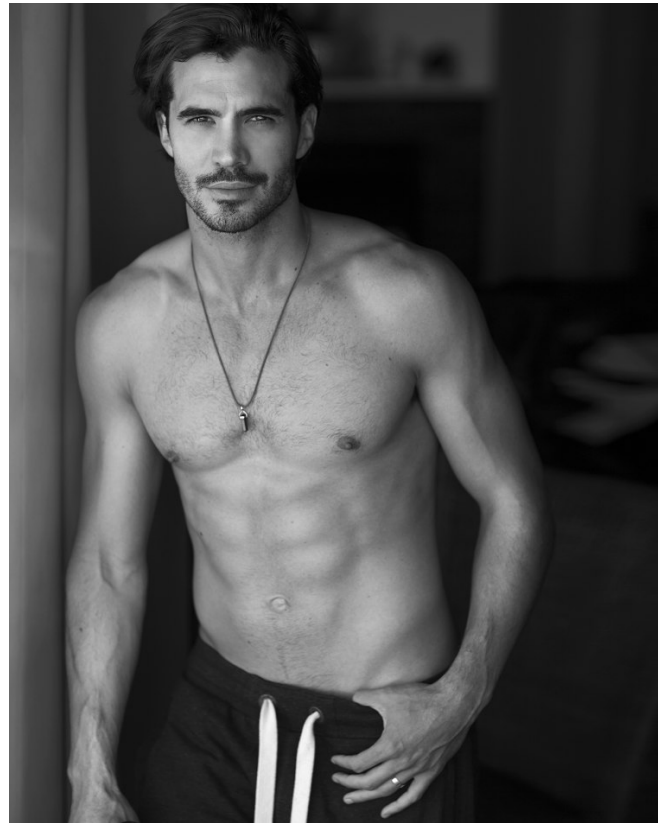

BOSS MODELS

CAPE TOWN

LUC DE LA MOTTE

Height: 184cm Chest: 101cm Waist: 87cm Suit: 40 R Shoe: 10 UK Hair: Brown Eyes: Brown

BOSS MODELS

CAPE TOWN

LUC DE LA MOTTE

Height: 184cm Chest: 101cm Waist: 87cm Suit: 40 R Shoe: 10 UK Hair: Brown Eyes: Brown