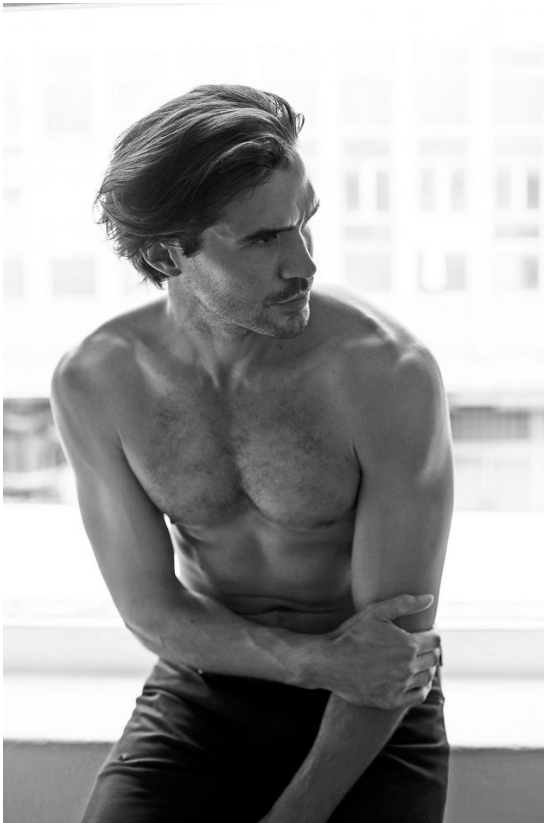

BOSS MODELS

CAPE TOWN

LUC DE LA MOTTE

Height: 184cm Chest: 101cm Waist: 87cm Suit: 40 R Shoe: 10 UK Hair: Brown Eyes: Brown

BOSS MODELS

CAPE TOWN

LUC DE LA MOTTE

Height: 184cm Chest: 101cm Waist: 87cm Suit: 40 R Shoe: 10 UK Hair: Brown Eyes: Brown