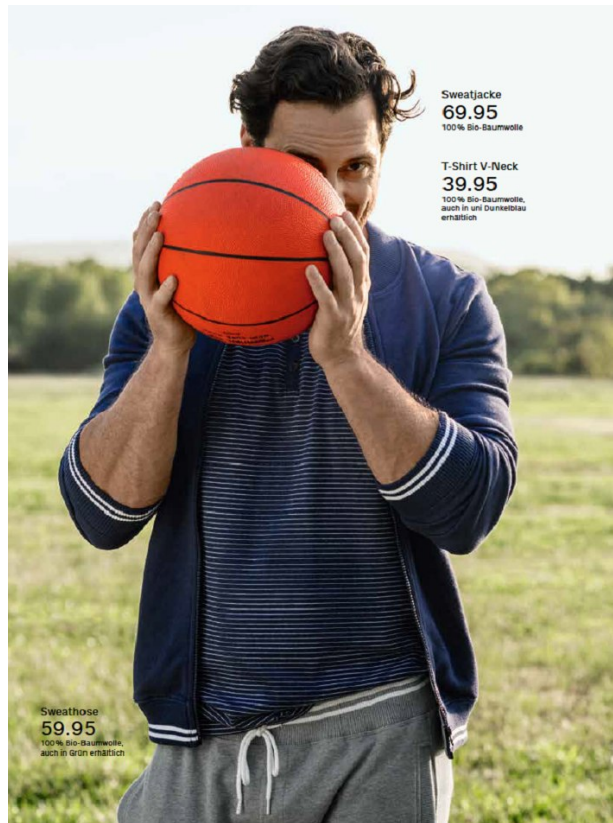

# BOSS MODELS

CAPE TOWN

## TYRON HATCH

Height: 186cm Chest: 111cm Waist: 86cm Suit: 42 R Shoe: 10 UK Hair: Brown Eyes: Brown