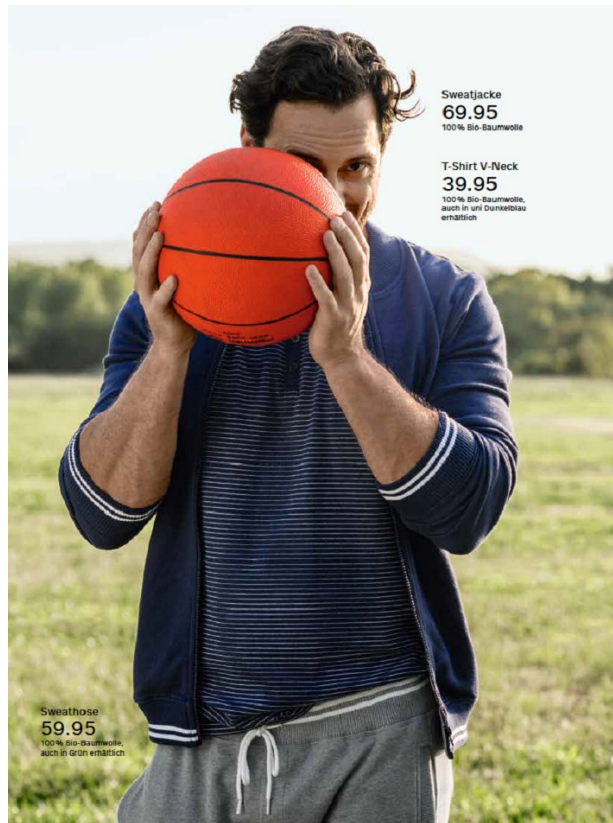

BOSS MODELS

CAPE TOWN

TYRON HATCH

Height: 186cm Chest: 111cm Waist: 86cm Suit: 42 R Shoe: 10 UK Hair: Brown Eyes: Brown

BOSS MODELS

CAPE TOWN

TYRON HATCH

Height: 186cm Chest: 111cm Waist: 86cm Suit: 42 R Shoe: 10 UK Hair: Brown Eyes: Brown

BOSS MODELS

CAPE TOWN

TYRON HATCH

Height: 186cm Chest: 111cm Waist: 86cm Suit: 42 R Shoe: 10 UK Hair: Brown Eyes: Brown