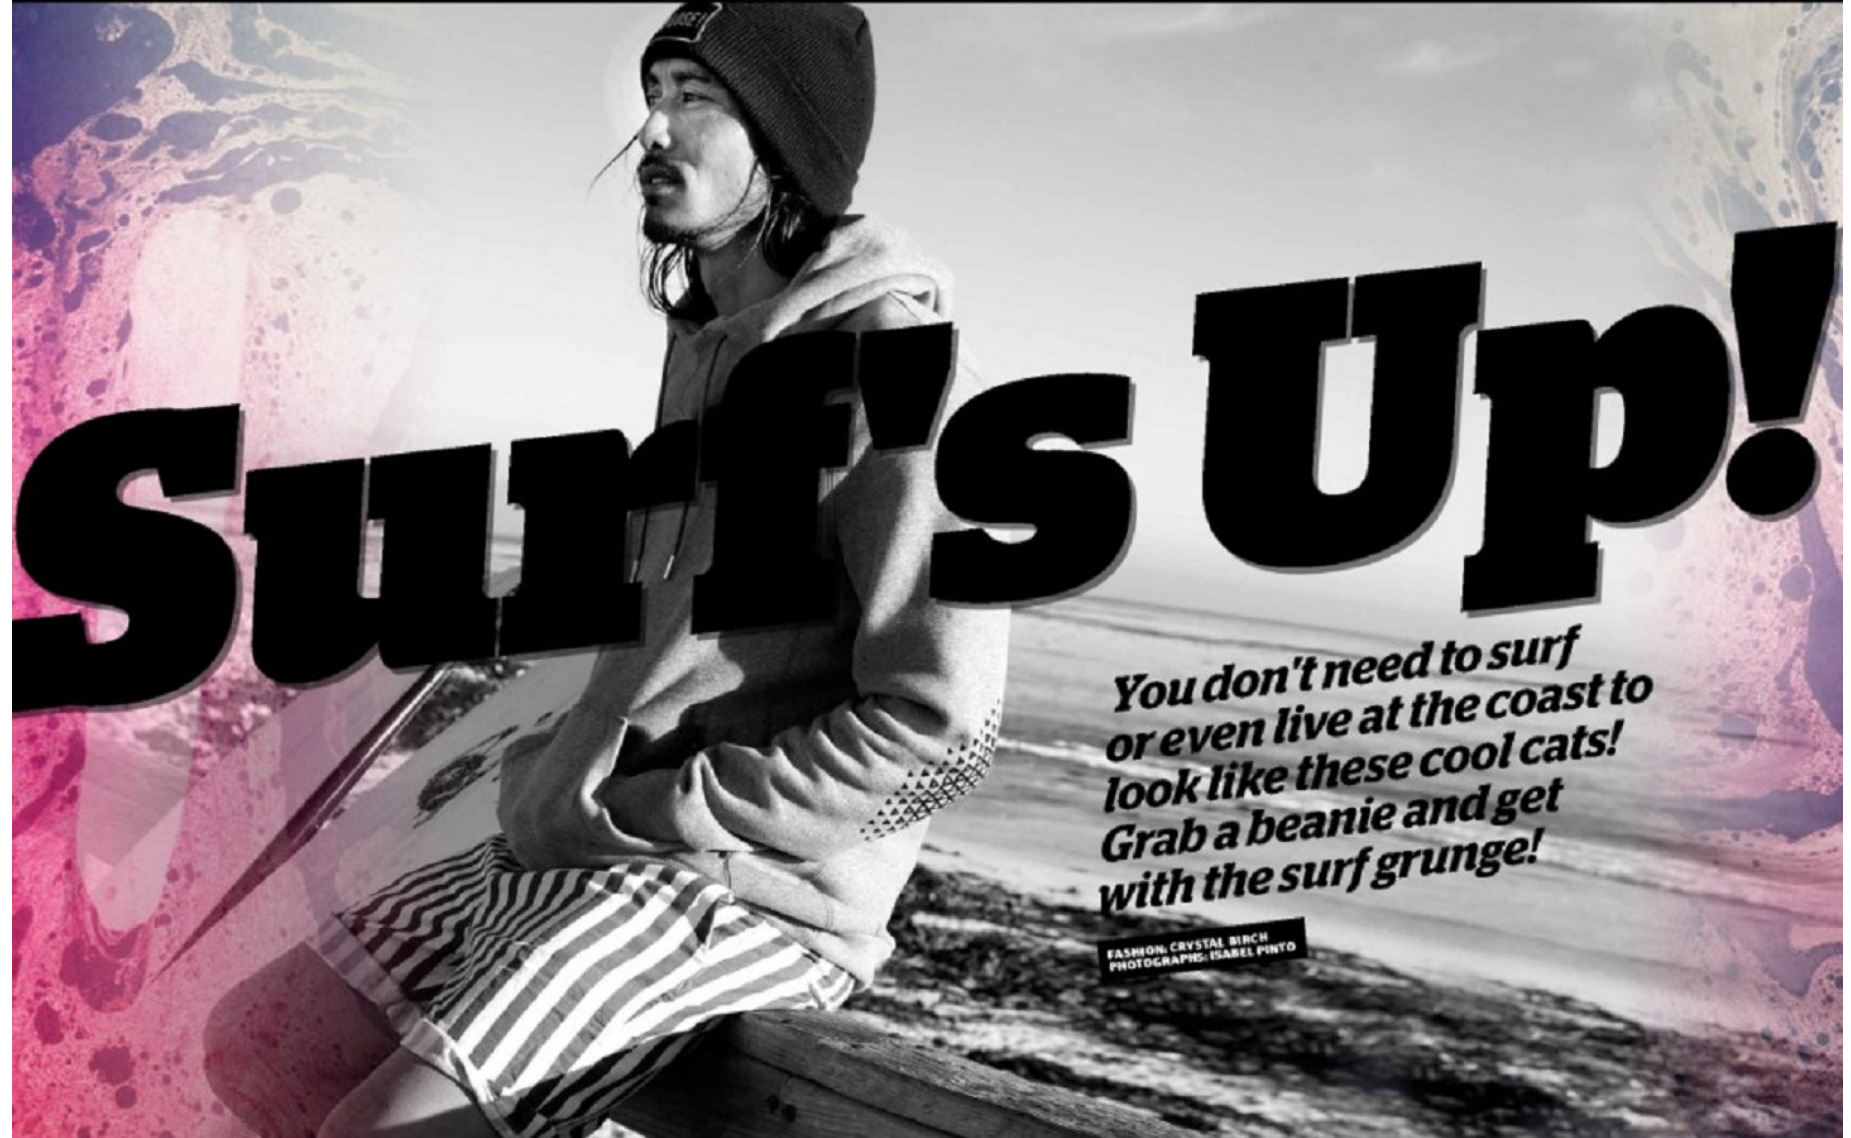

BOSS MODELS

CAPE TOWN

FHM STYLE

FASHION: CRYSTAL BIRCH
PHOTOGRAPHY: ISABEL PINYO

BRADEN WOBBE

Height: 179cm Chest: 97cm Waist: 73cm Suit: 38 R Shoe: 8 UK Hair: Dark Brown Eyes: Brown