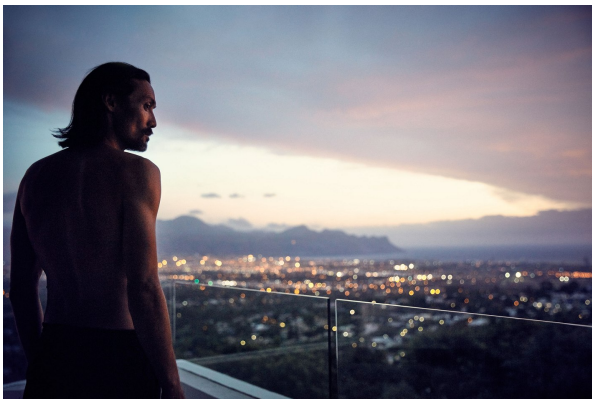

BOSS MODELS

CAPE TOWN

BRADEN WOBBE

Height: 179cm Chest: 97cm Waist: 73cm Suit: 38 R Shoe: 8 UK Hair: Dark Brown Eyes: Brown