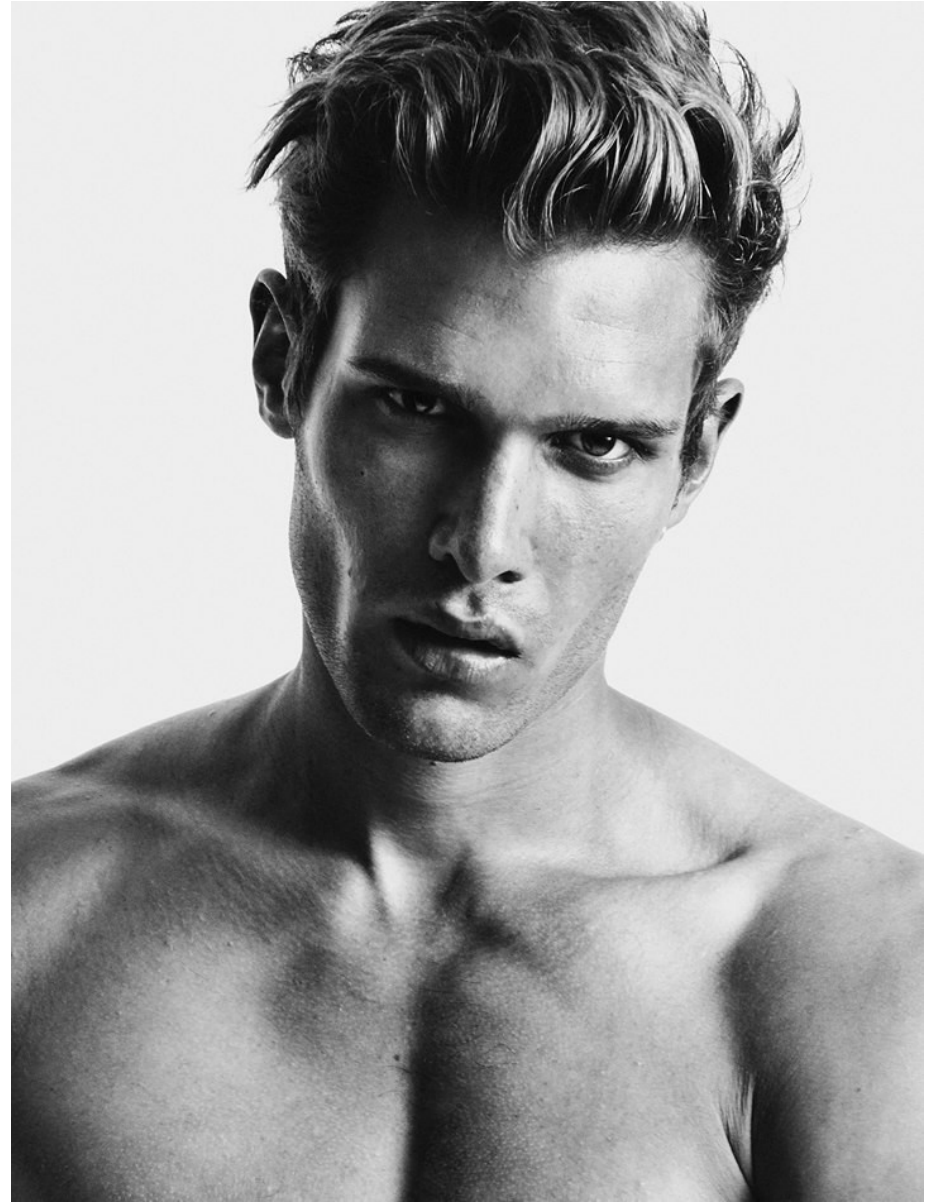

BOSS MODELS

CAPE TOWN

Height: 190cm Chest: 103cm Waist: 89cm Suit: 42 L Shoe: 11 UK Hair: Brown Eyes: Brown