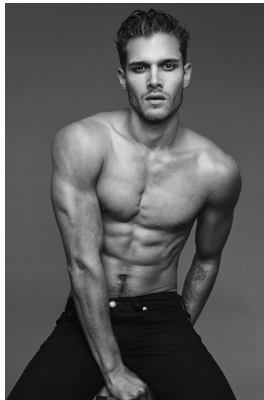

# BOSS MODELS

CAPE TOWN

## LIAM VANDIAR

Height: 190cm Chest: 103cm Waist: 89cm Suit: 42 L Shoe: 11 UK Hair: Brown Eyes: Brown