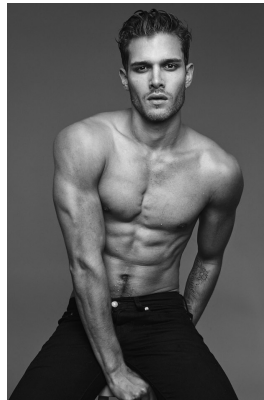

# BOSS MODELS

CAPE TOWN

LIAM VANDIAR

Height: 190cm Chest: 103cm Waist: 89cm Suit: 42 L Shoe: 11 UK Hair: Brown Eyes: Brown

# BOSS MODELS

CAPE TOWN

## LIAM VANDIAR

Height: 190cm Chest: 103cm Waist: 89cm Suit: 42 L Shoe: 11 UK Hair: Brown Eyes: Brown