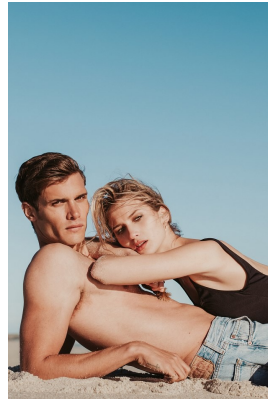

# BOSS MODELS

CAPE TOWN

## LIAM VANDIAR

Height: 190cm Chest: 103cm Waist: 89cm Suit: 42 L Shoe: 11 UK Hair: Brown Eyes: Brown