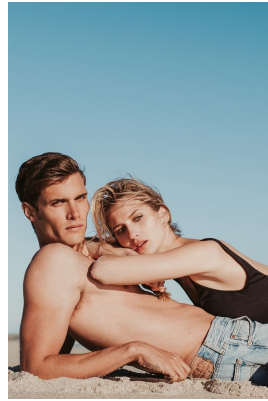

# BOSS MODELS

CAPE TOWN

LIAM VANDIAR

Height: 190cm Chest: 103cm Waist: 89cm Suit: 42 L Shoe: 11 UK Hair: Brown Eyes: Brown

# BOSS MODELS

CAPE TOWN

## LIAM VANDIAR

Height: 190cm Chest: 103cm Waist: 89cm Suit: 42 L Shoe: 11 UK Hair: Brown Eyes: Brown