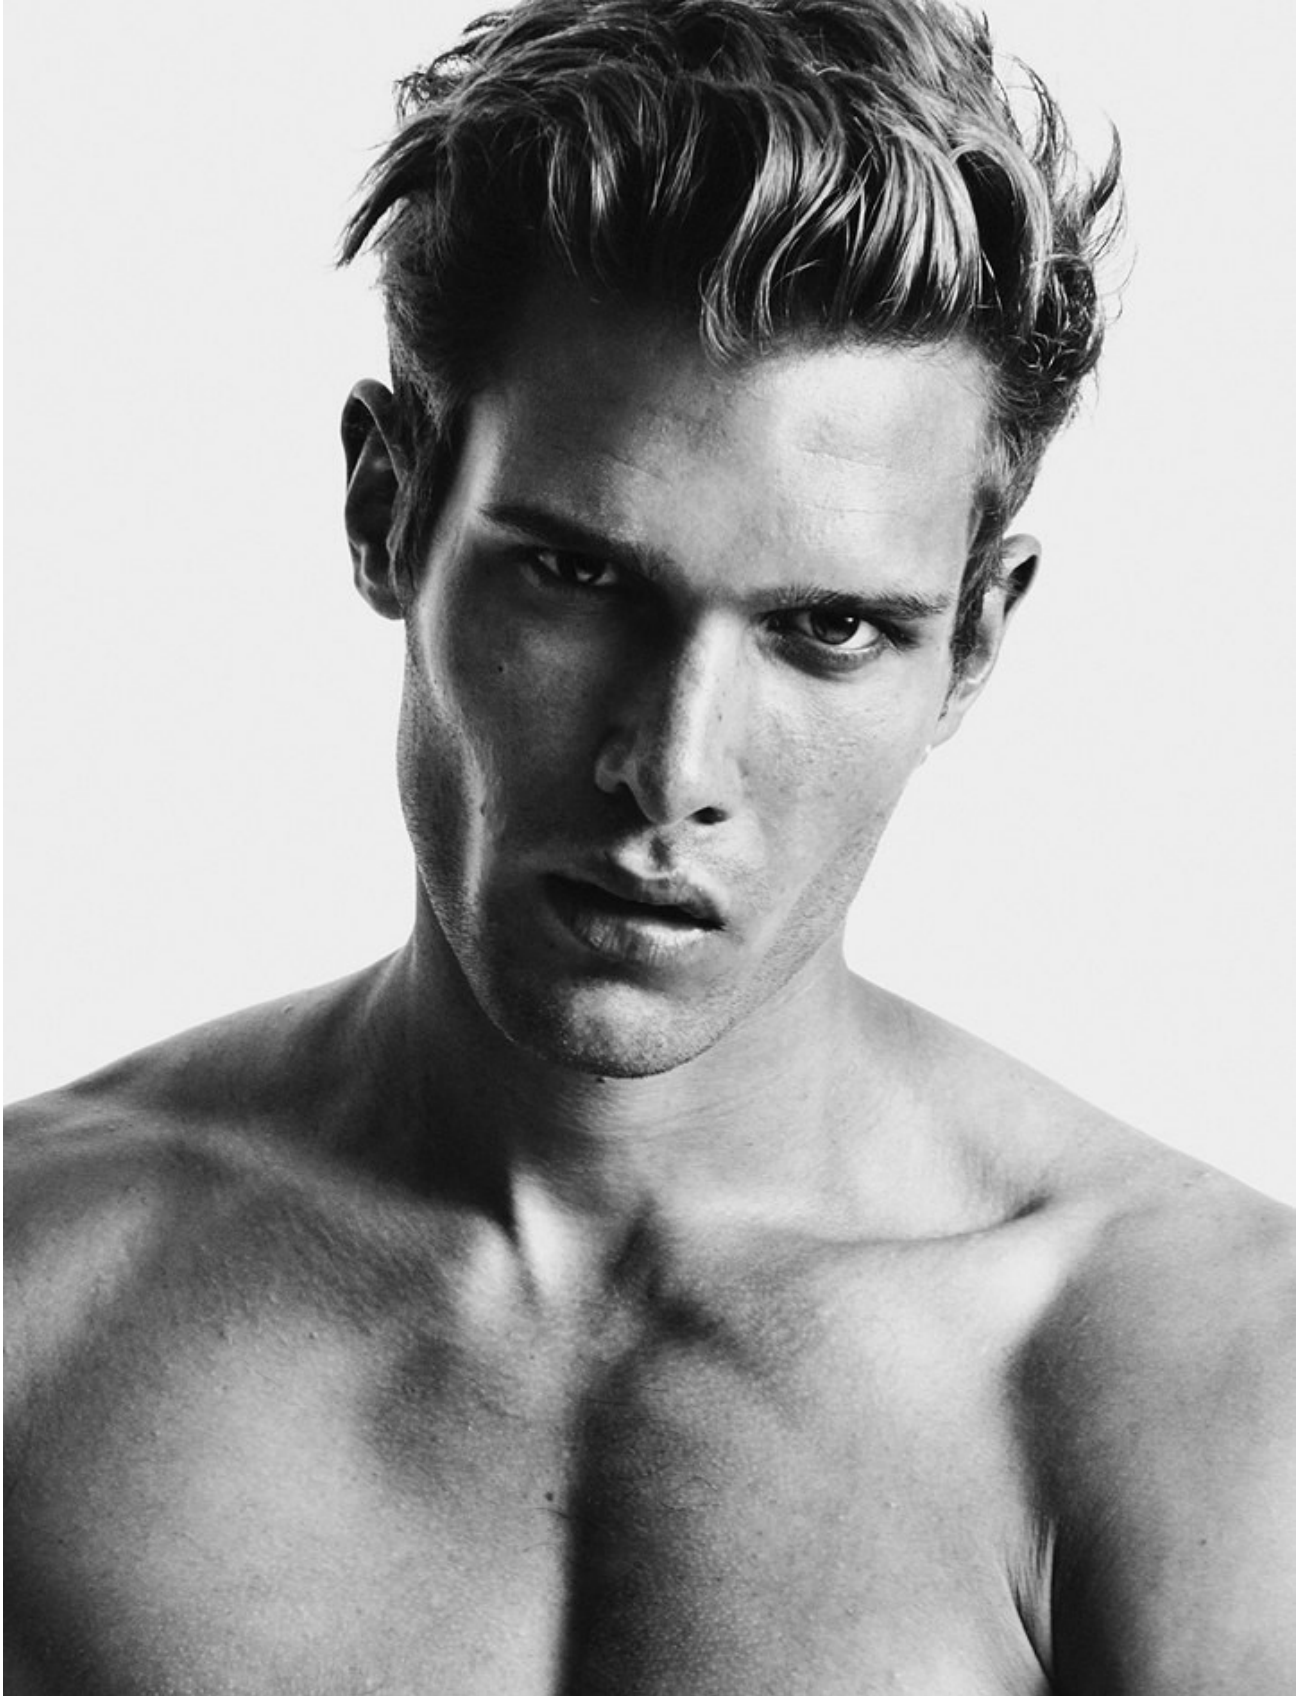

LIAM VANDIAR

BOSS MODELS

CAPE TOWN

Height: 190cm Chest: 103cm Waist: 89cm Suit: 42 L Shoe: 11 UK Hair: Brown Eyes: Brown