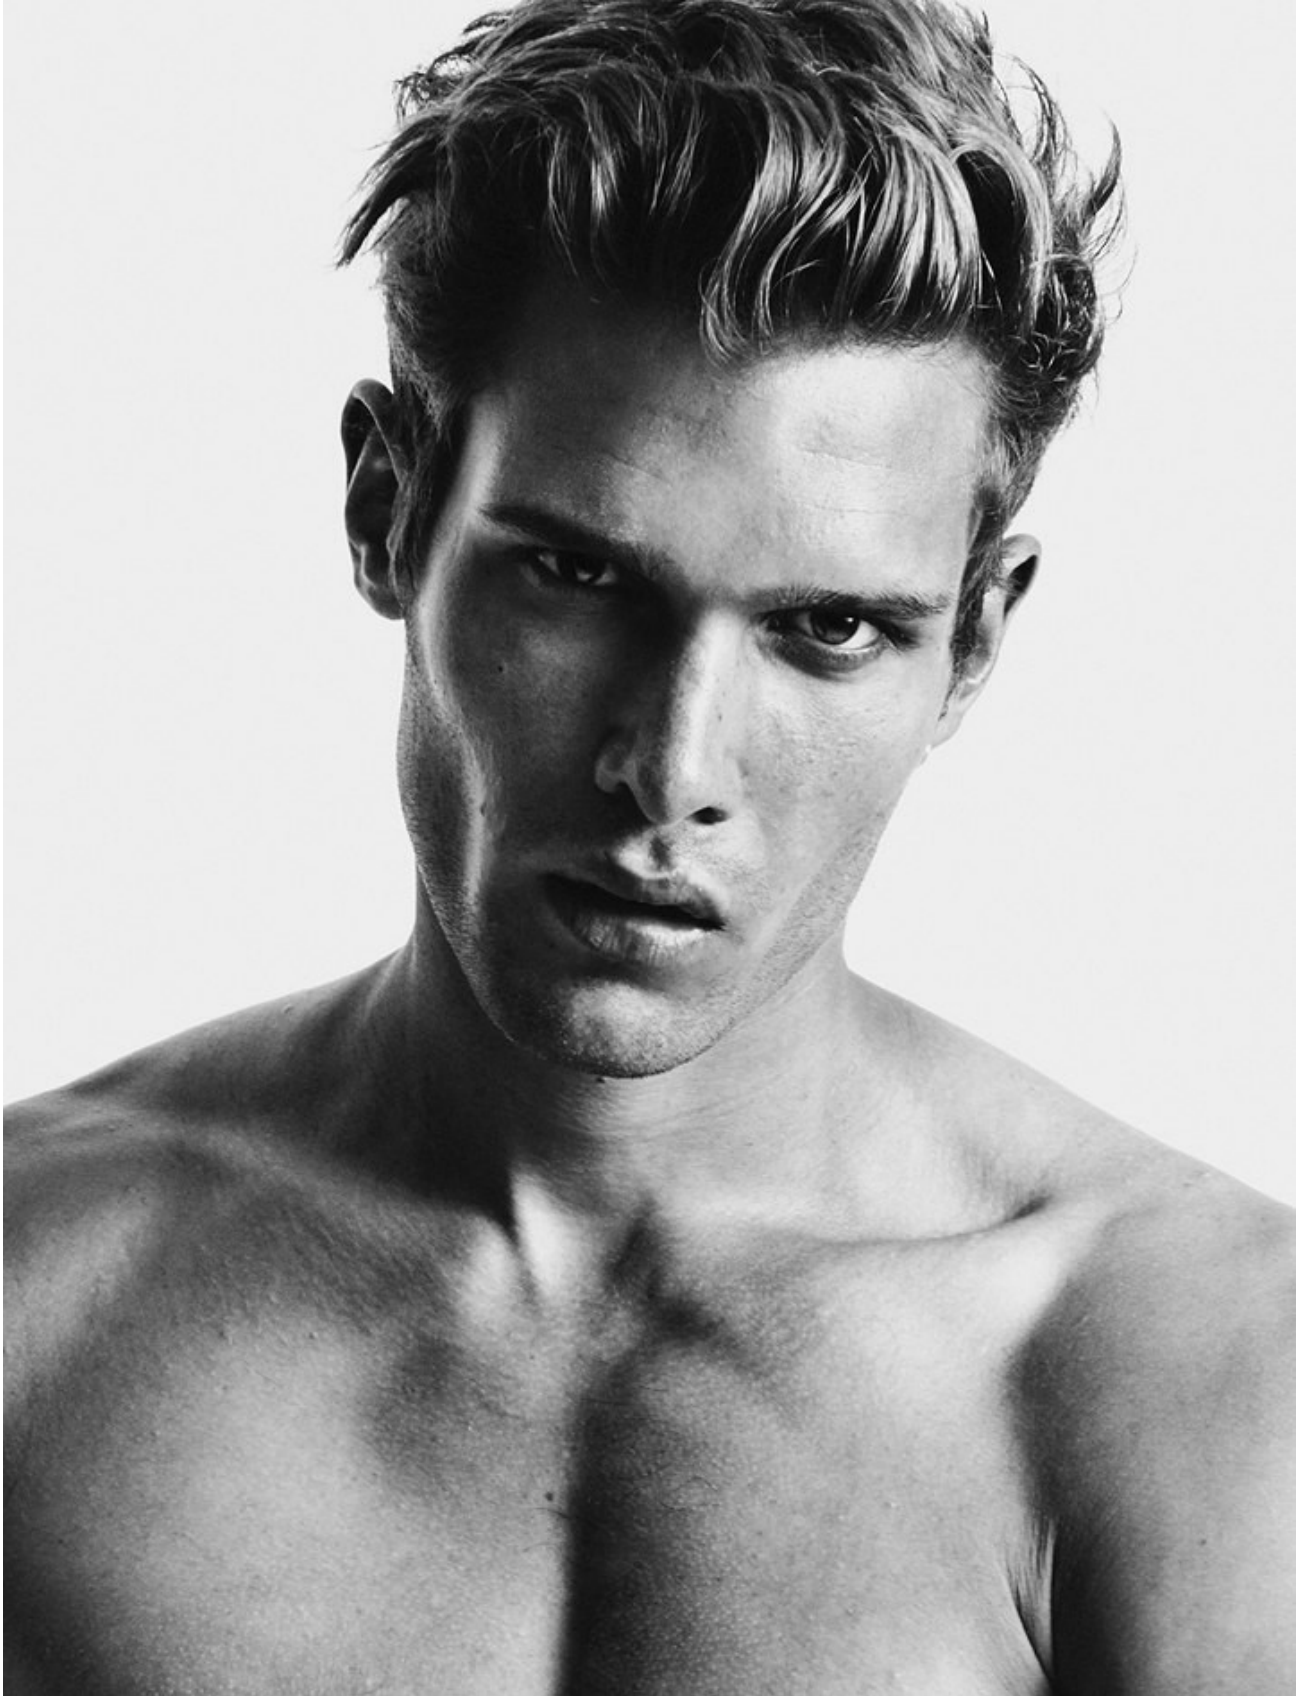

BOSS MODELS

CAPE TOWN

LIAM VANDIAR

Height: 190cm Chest: 103cm Waist: 89cm Suit: 42 L Shoe: 11 UK Hair: Brown Eyes: Brown

BOSS MODELS

CAPE TOWN

LIAM VANDIAR

Height: 190cm Chest: 103cm Waist: 89cm Suit: 42 L Shoe: 11 UK Hair: Brown Eyes: Brown