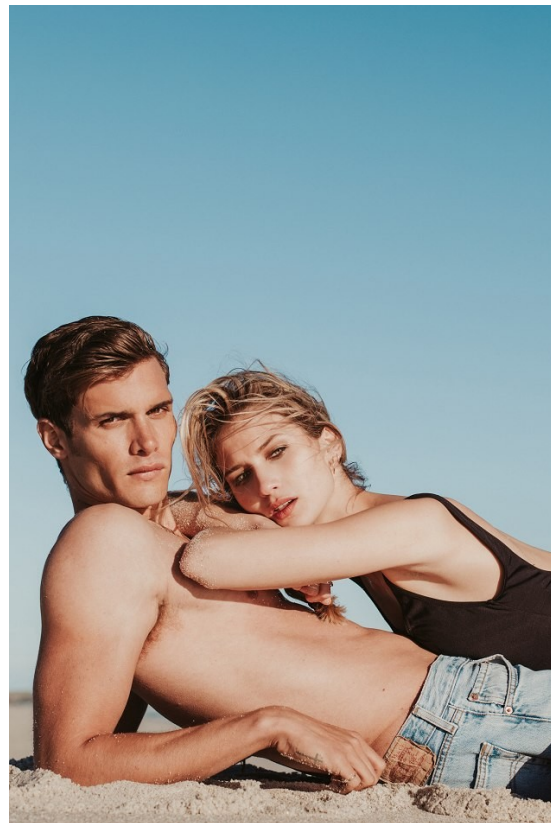

BOSS MODELS

CAPE TOWN

LIAM VANDIAR

Height: 190cm Chest: 103cm Waist: 89cm Suit: 42 L Shoe: 11 UK Hair: Brown Eyes: Brown

BOSS MODELS

CAPE TOWN

LIAM VANDIAR

Height: 190cm Chest: 103cm Waist: 89cm Suit: 42 L Shoe: 11 UK Hair: Brown Eyes: Brown