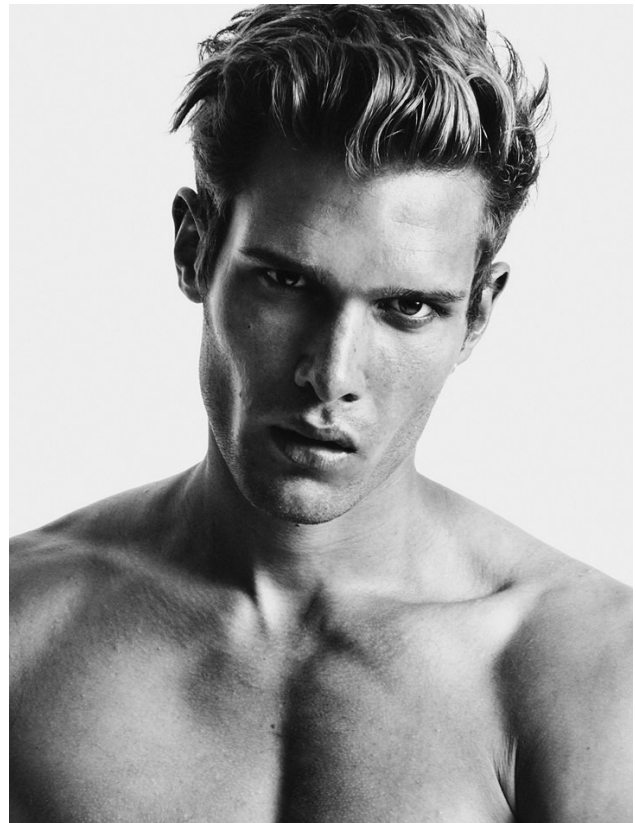

BOSS MODELS

CAPE TOWN

LIAM VANDIAR

Height: 190cm Chest: 103cm Waist: 89cm Suit: 42 L Shoe: 11 UK Hair: Brown Eyes: Brown