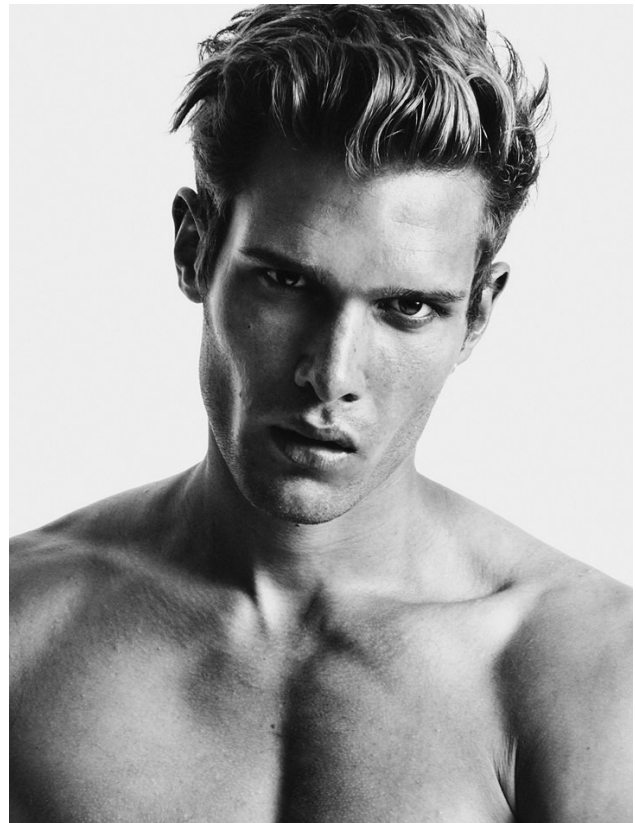

# BOSS MODELS

CAPE TOWN

LIAM VANDIAR

Height: 190cm Chest: 103cm Waist: 89cm Suit: 42 L Shoe: 11 UK Hair: Brown Eyes: Brown