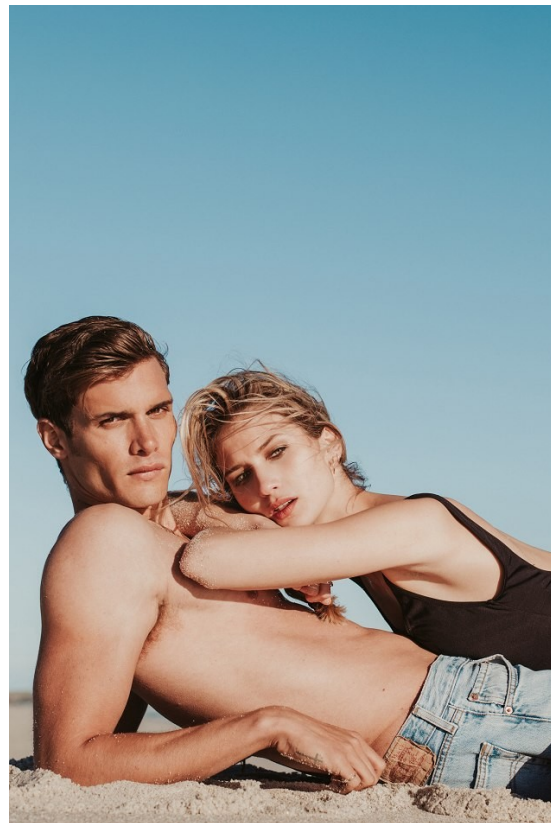

# BOSS MODELS

CAPE TOWN

LIAM VANDIAR

Height: 190cm Chest: 103cm Waist: 89cm Suit: 42 L Shoe: 11 UK Hair: Brown Eyes: Brown