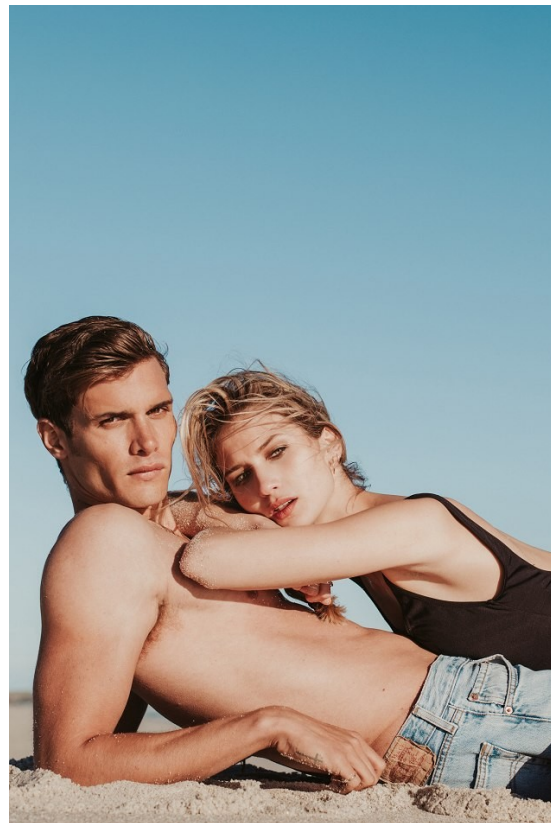

BOSS MODELS

CAPE TOWN

LIAM VANDIAR

Height: 190cm Chest: 103cm Waist: 89cm Suit: 42 L Shoe: 11 UK Hair: Brown Eyes: Brown

BOSS MODELS

CAPE TOWN

LIAM VANDIAR

Height: 190cm Chest: 103cm Waist: 89cm Suit: 42 L Shoe: 11 UK Hair: Brown Eyes: Brown

BOSS MODELS

CAPE TOWN

ROBE MENAGERIE
HAIR: PIERRE STEPHAN
MAKEUP: ANDREW JARVIS/MICHAEL

LIAM VANDIAR

Height: 190cm Chest: 103cm Waist: 89cm Suit: 42 L Shoe: 11 UK Hair: Brown Eyes: Brown

BOSS MODELS

CAPE TOWN

LIAM VANDIAR

Height: 190cm Chest: 103cm Waist: 89cm Suit: 42 L Shoe: 11 UK Hair: Brown Eyes: Brown

BOSS MODELS

CAPE TOWN

LIAM VANDIAR

Height: 190cm Chest: 103cm Waist: 89cm Suit: 42 L Shoe: 11 UK Hair: Brown Eyes: Brown