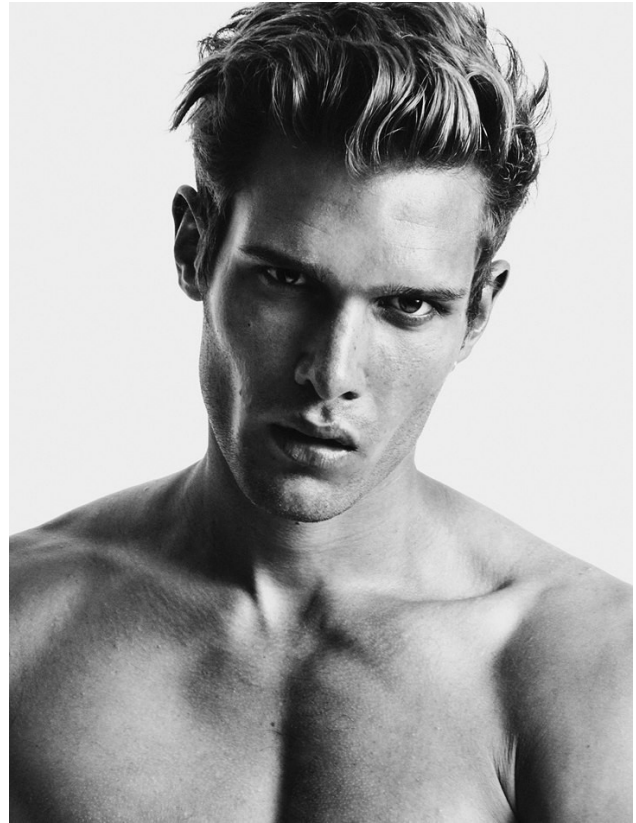

BOSS MODELS

CAPE TOWN

LIAM VANDIAR

Height: 190cm Chest: 103cm Waist: 89cm Suit: 42 L Shoe: 11 UK Hair: Brown Eyes: Brown

BOSS MODELS

CAPE TOWN

LIAM VANDIAR

Height: 190cm Chest: 103cm Waist: 89cm Suit: 42 L Shoe: 11 UK Hair: Brown Eyes: Brown

BOSS MODELS

CAPE TOWN

ROBE MENAGERIE
HAIR: PIERRE STEPHAN
MAKEUP: ANDREW JARVIS/MICHAEL

LIAM VANDIAR

Height: 190cm Chest: 103cm Waist: 89cm Suit: 42 L Shoe: 11 UK Hair: Brown Eyes: Brown

BOSS MODELS

CAPE TOWN

LIAM VANDIAR

Height: 190cm Chest: 103cm Waist: 89cm Suit: 42 L Shoe: 11 UK Hair: Brown Eyes: Brown

BOSS MODELS

CAPE TOWN

LIAM VANDIAR

Height: 190cm Chest: 103cm Waist: 89cm Suit: 42 L Shoe: 11 UK Hair: Brown Eyes: Brown